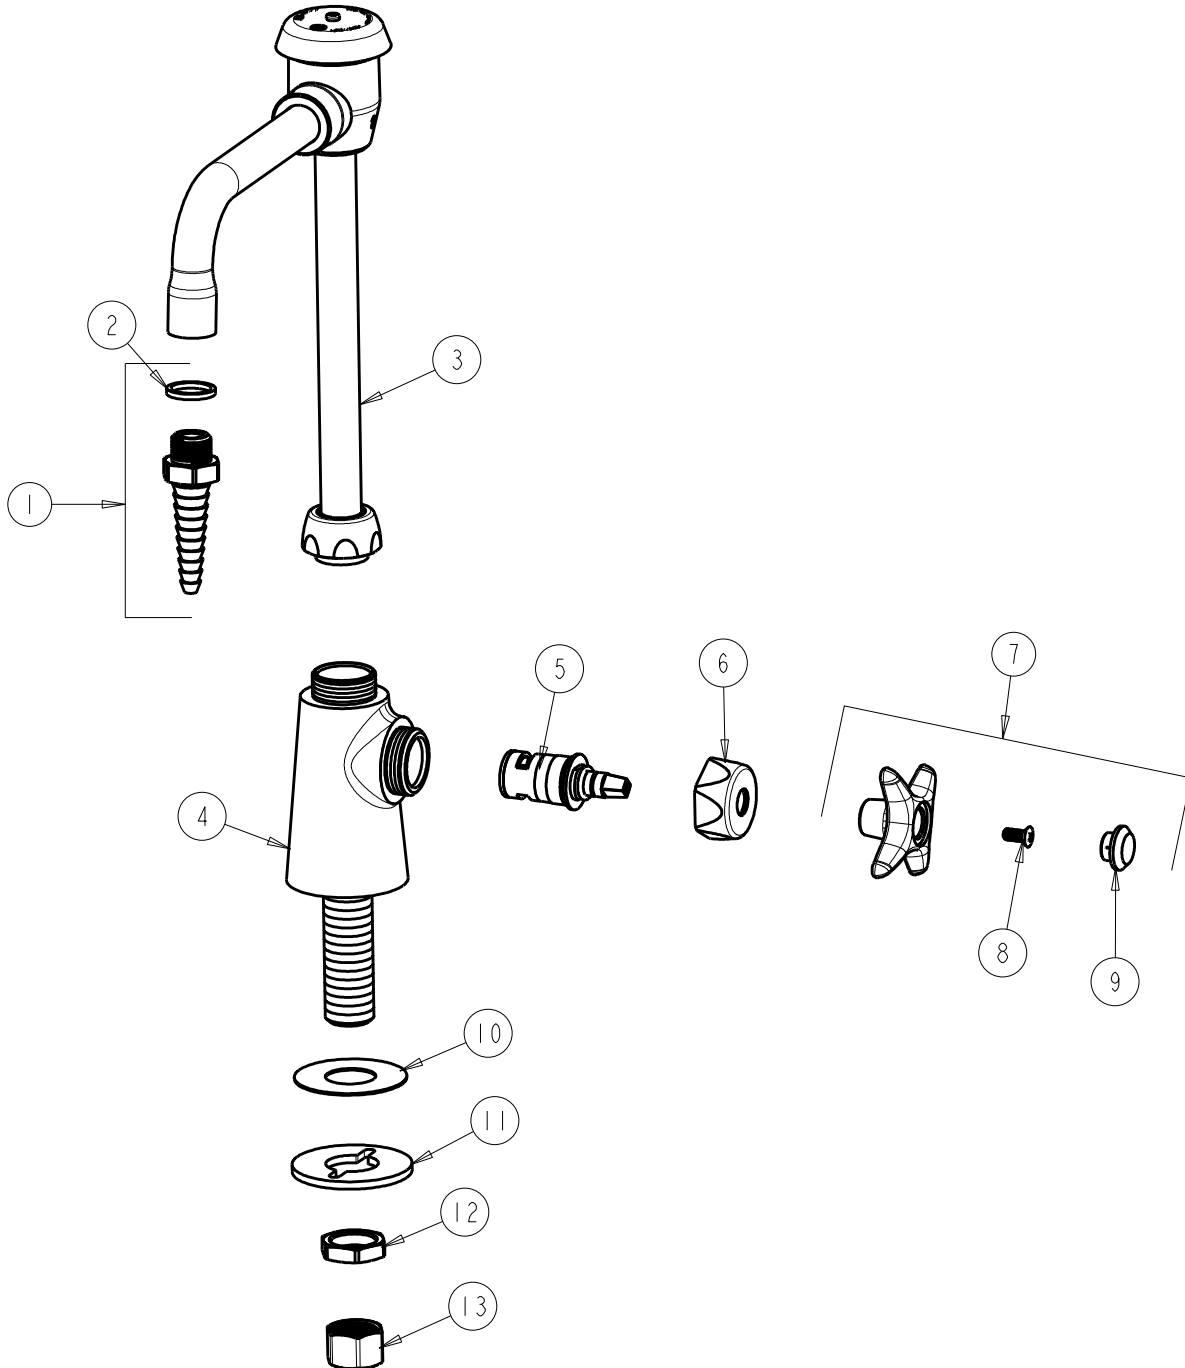

BY: SID DATE: 10-25-11

CHK: *[Signature]* REV:

FITTING NO.

928-XKCP

SUBMITTED MODEL NO.

ITEM NO.

ITEM	PART NO.	DESCRIPTION	ITEM	PART NO.	DESCRIPTION
1	E7JKCP	SERRATED HOSE NOZZLE	8	420-010JKRCF	SCREW, 10-32 UNC PH 1/2
2	229-003JKNF	WASHER	9	216-178JKNF	BUTTON 'CW'
3	GN2BVBKCP	VACUUM BREAKER SWING SPOUT	10	52-007JKNF	WASHER, RUBBER
4	-----	BODY VALVE (NOT SOLD SEPARATELY)	11	807-112JKNF	WASHER
5	1-099XKJKNF	RH CERAMIC CARTRIDGE 1/4	12	49-004JKRBF	LOCKNUT
6	444-005JKCP	CAP	13	49-005JKRBF	COUPLING NUT
7	204-CWJKCP	HANDLE ASSEMBLY			