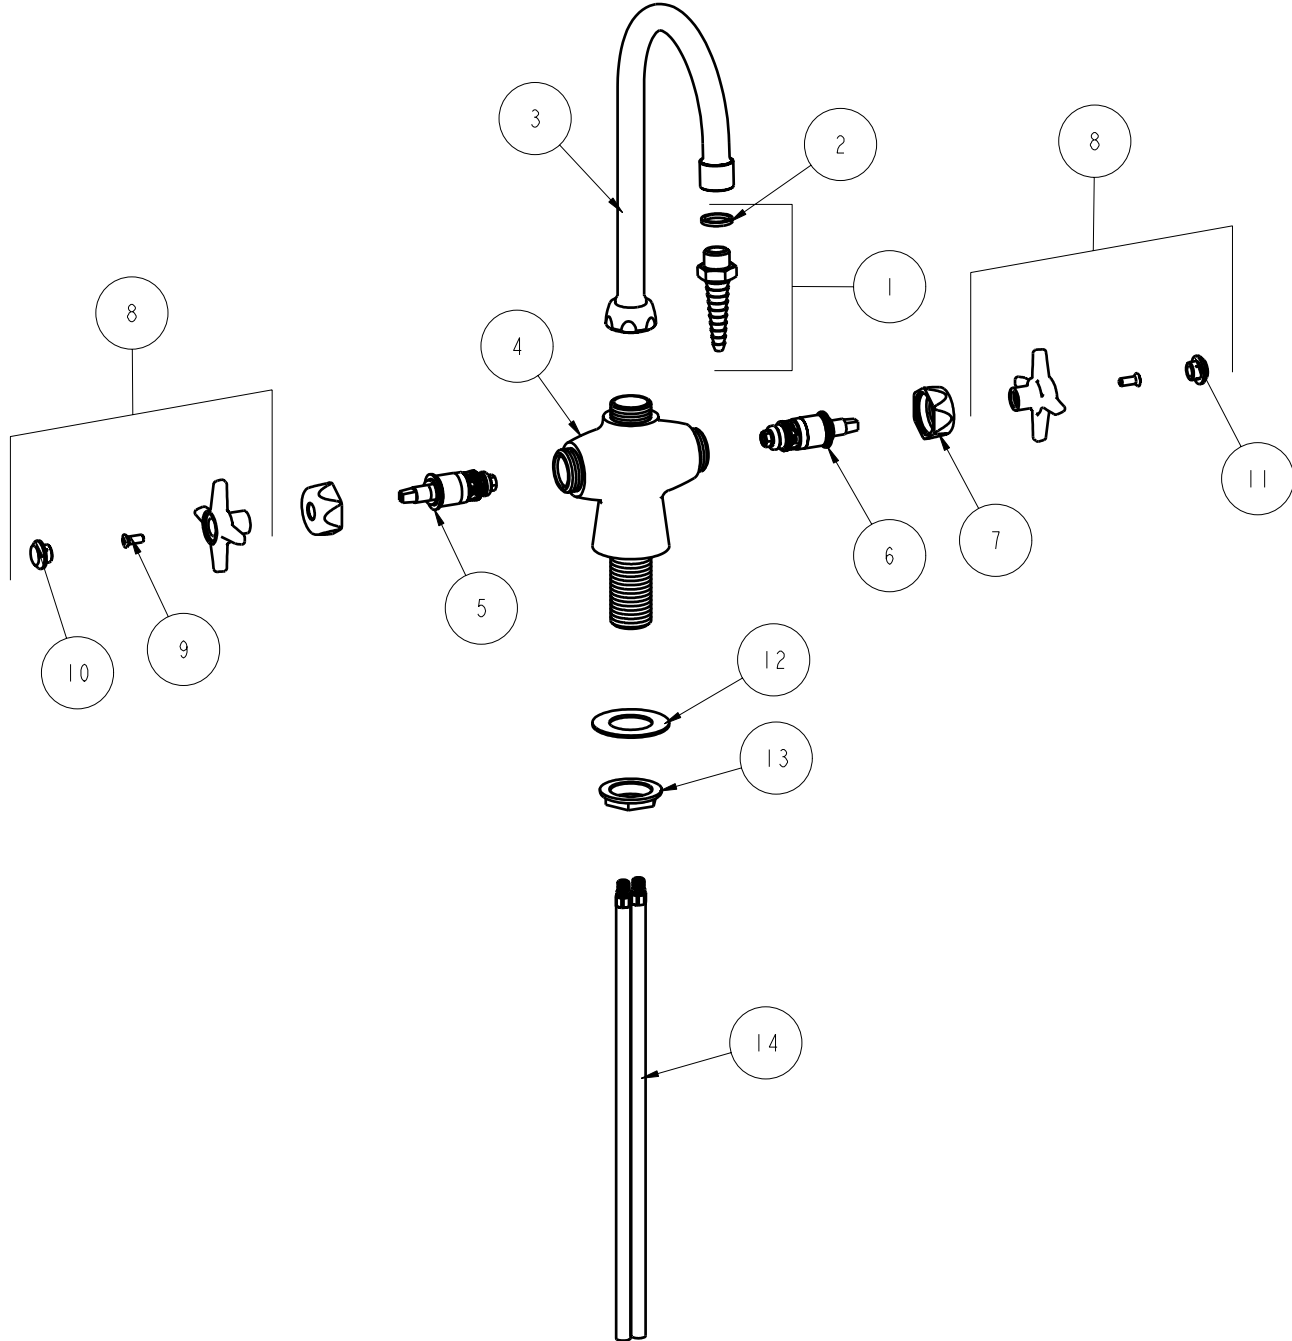

PARTS LIST

BY: SID
CHK'D:

FINISH: AS SPECIFIED
DATE: 09-04-97
REV: 10-25-05

929

ITEM NO.	PART NO.	DESCRIPTION	ITEM NO.	PART NO.	DESCRIPTION
1	E7	LAB NOZZLE OUTLET	8	204PR	4-ARM HANDLE ASSEMBLY
2	229-003	WASHER	9	420-010	SCREW
3	GN2B	FOR PARTS SEE GN2B	10	216-128	'HW' INDEX BUTTON
4	-----	VALVE BODY (NOT SOLD SEPARATELY)	11	216-178	'CW' INDEX BUTTON
5	217XTLH	SLO-COMPRESSION UNIT (LH)	12	50-014	STEEL WASHER
6	217XTRH	SLO-COMPRESSION UNIT (RH)	13	50-003	LOCKNUT
7	444-005	CAP NUT	14	50-101K	SUPPLY TUBE ASSEMBLY