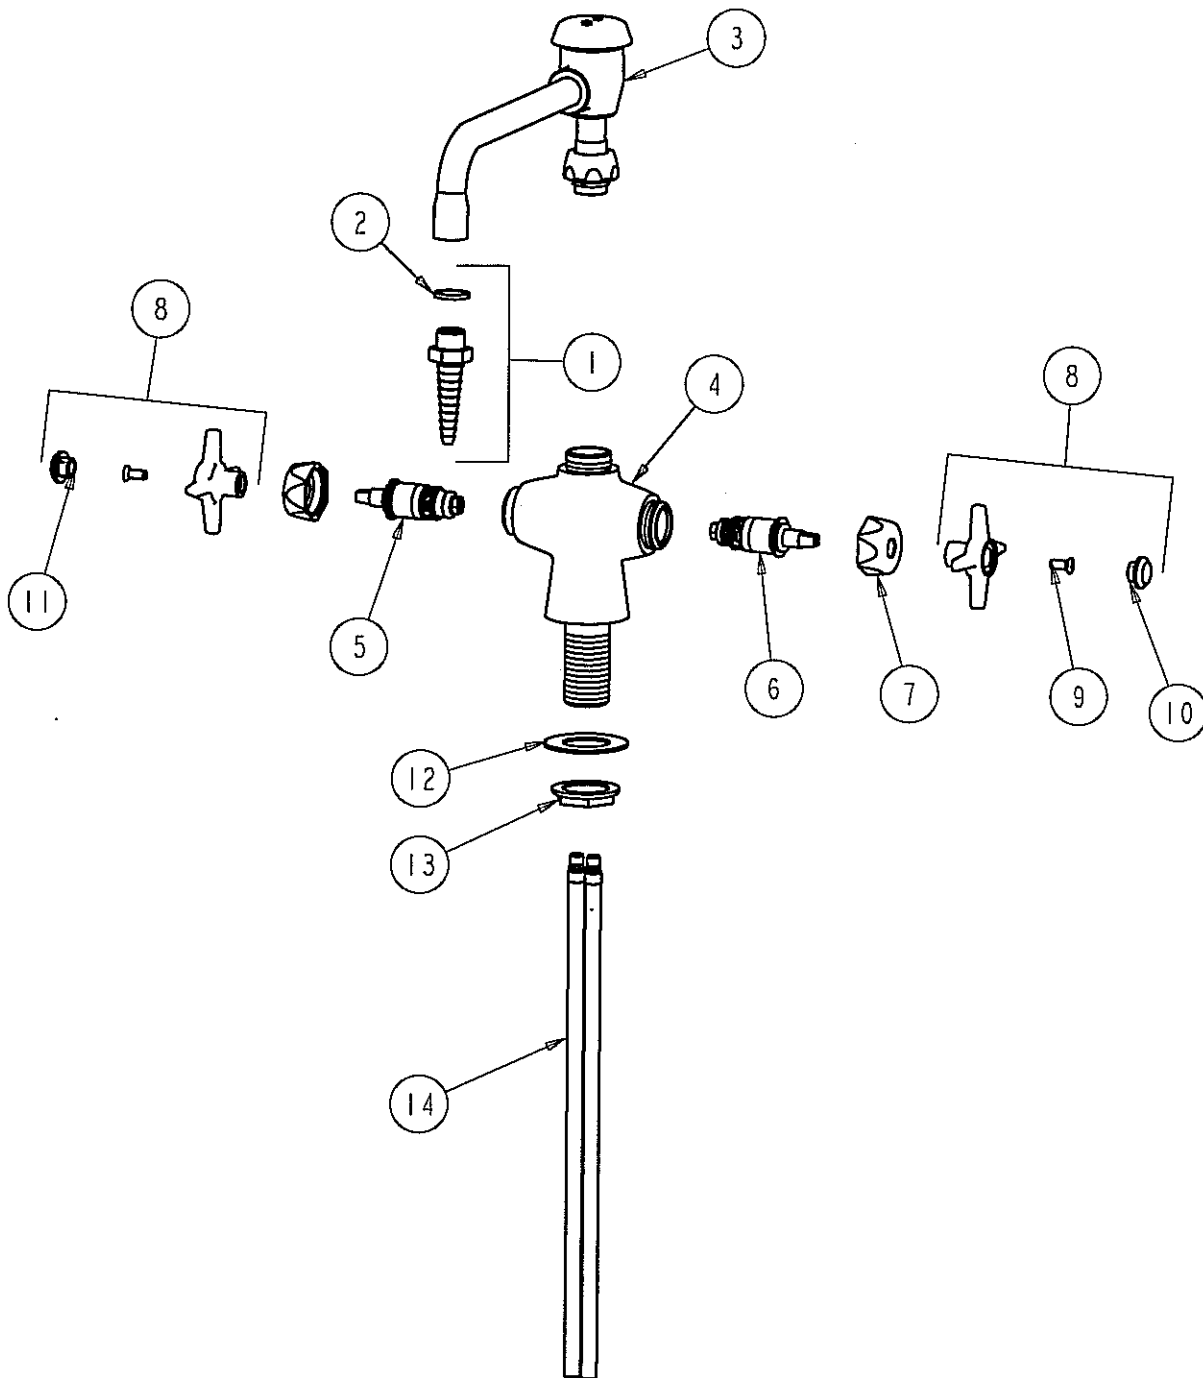

# PARTS LIST

BY: SID  
CHK'D: *AT*

**CHICAGO FAUCETS**  
*Last As Long As The Building*

FINISH: AS SPECIFIED  
DATE: 11-19-02

931-VBE7

ITEM NO.	PART NO.	DESCRIPTION	ITEM NO.	PART NO.	DESCRIPTION
1	E7	LAB NOZZLE OUTLET	9	420-010	SCREW
2	229-003	WASHER	10	216-178	'CW' INDEX BUTTON
3	LBBVB	FOR PART SEE LBBVB	11	216-128	'HW' INDEX BUTTON
4	----	VALVE BODY (NOT SOLD SEPARATELY)	12	50-014	STEEL WASHER
5	217XTLH	SLO-COMPRESSION UNIT (LH)	13	50-003	LOCKNUT
6	217XTRH	SLO-COMPRESSION UNIT (RH)	14	50-101K	SUPPLY TUBE ASSEMBLY
7	444-005	CAP NUT			
8	204PR	4-ARM HANDLE ASSEMBLY			