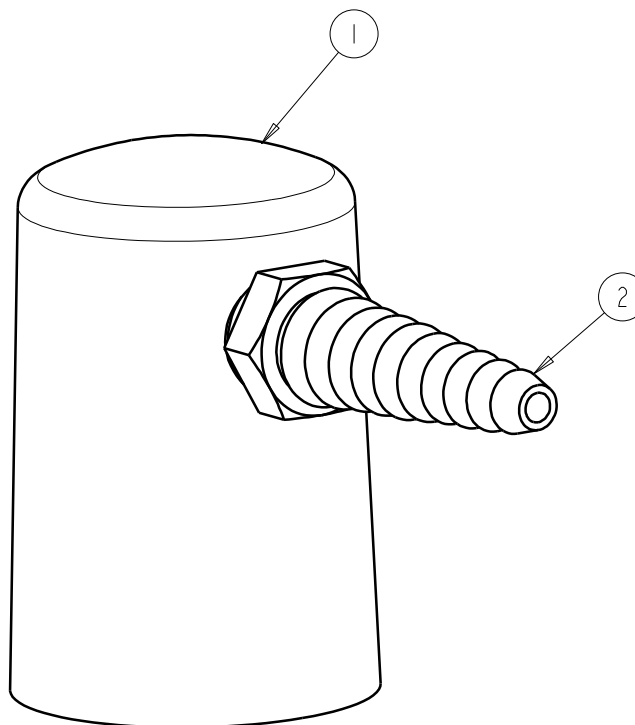

**CHICAGO
FAUCETS** 

a Geberit company

2100 South Clearwater Drive
Des Plaines, IL 60018
Phone: 847-803-5000
Fax: 847-803-5454
www.chicagofaucets.com

REPAIR PARTS

BY: JAR DATE: 02-18-09

CHK: *JAR* REV:

FITTING NO.

980-E7TCP

SUBMITTED MODEL NO.

ITEM NO.

FOR TECHNICAL ASSISTANCE
1-800-TEC-TRUE (1-800-832-8783)

NOTE:
ITEM 1 IS ADHESIVED TO ITEM 2 AT THE
FACTORY BUT ARE AVAILABLE AS
REPLACEMENT PARTS.

ITEM	PART NO.	DESCRIPTION
1	980-CP	TURRET (1 OUTLET)
2	E7JKCP	SERRATED NOZZLE OUTLET 3/8 NPT