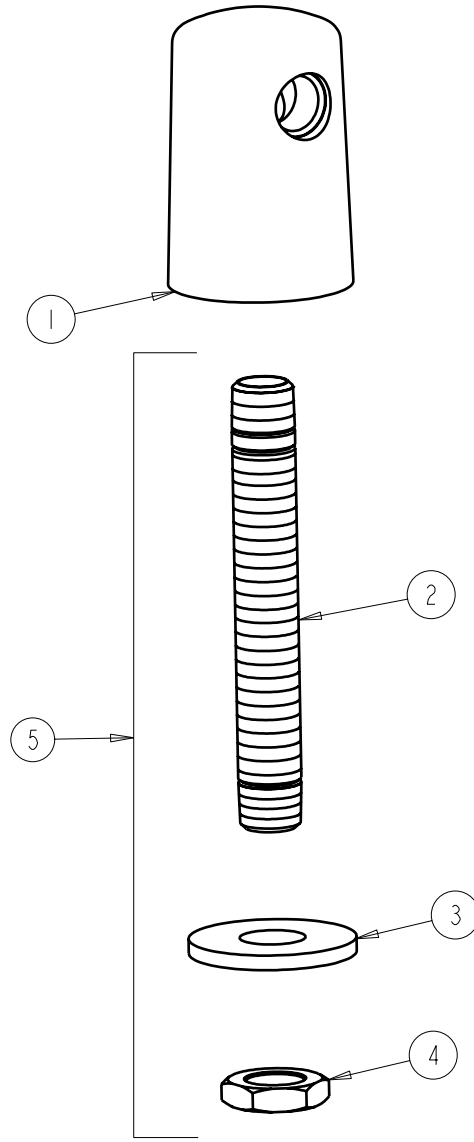

CHICAGO FAUCETS 

a Geberit company

2100 South Clearwater Drive
Des Plaines, IL 60018
Phone: 847-803-5000
Fax: 847-803-5454
www.chicagofaucets.com

REPAIR PARTS

BY: JAR DATE: 11-01-07

CHK:  REV:

FITTING NO.

980-WSCP

SUBMITTED MODEL NO.

ITEM NO.

FOR TECHNICAL ASSISTANCE
1-800-TEC-TRUE (1-800-832-8783)

ITEM	PART NO.	DESCRIPTION
1	980-CP	TURRET (1 OUTLET)
2	957-003JKRBF	MALE THREAD SHANK
3	705-010JKNF	STEEL WASHER
4	705-008JKRBF	NUT
5	957-003KJKRBF	SHANK ASSEMBLY 3/8 X 4-3/4