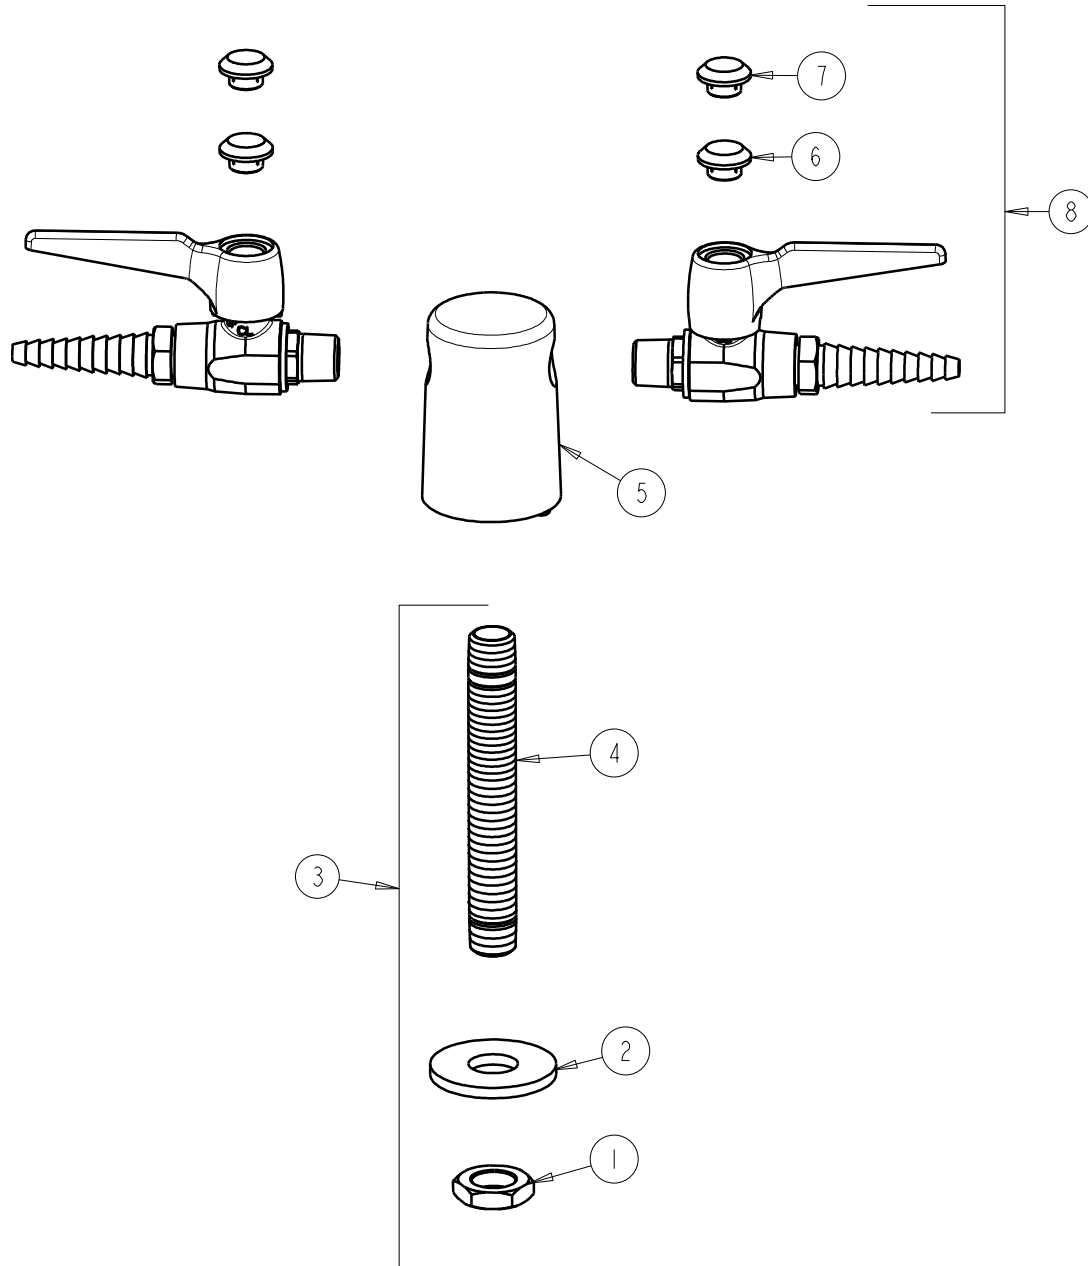

CHICAGO FAUCETS
a Geberit company

2100 South Clearwater Drive
Des Plaines, IL 60018
Phone: 847-803-5000
Fax: 847-803-5454
www.chicagofaucets.com

REPAIR PARTS

BY: JAR DATE: 09-17-09
CHK: REV:

FITTING NO.

981-VR909CAGSAM

SUBMITTED MODEL NO.

ITEM NO.

FOR TECHNICAL ASSISTANCE
1-800-TEC-TRUE (1-800-832-8783)

ITEM	PART NO.	DESCRIPTION
1	705-008JKRBF	NUT
2	705-010JKNF	STEEL WASHER
3	957-003JKRBF	SHANK ASSEMBLY 3/8 X 4-3/4
4	957-003JKRBF	MALE THREAD SHANK
5	---	TURRET, VANDAL RESISTANT
6	216-278JKNF	BUTTON 'AIR'
7	216-328JKNF	BUTTON 'GAS'
8	909-CAGJKSAM	BALL VALVE w/ CHECK VALVE