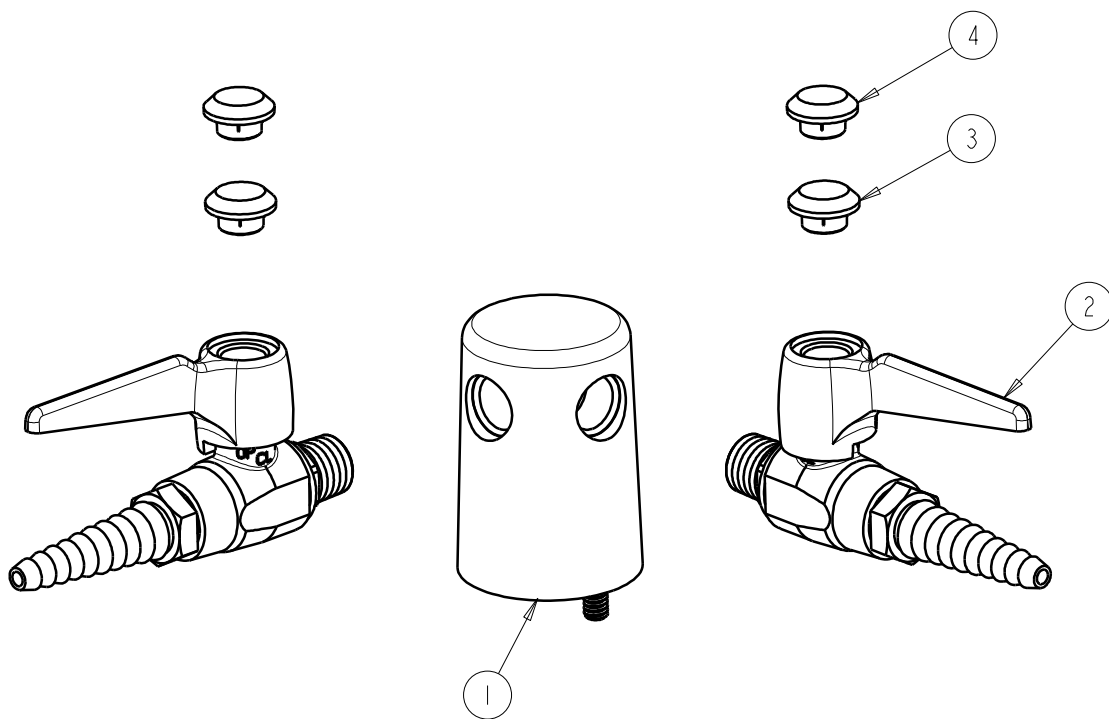

CHICAGO FAUCETS
a Geberit company

2100 South Clearwater Drive
Des Plaines, IL 60018
Phone: 847-803-5000
Fax: 847-803-5454
www.chicagofaucets.com

REPAIR PARTS

FITTING NO.

982-VP909CAGCP

SUBMITTED MODEL NO.

ITEM NO.

FOR TECHNICAL ASSISTANCE
1-800-TEC-TRUE (1-800-832-8783)

BY: SID DATE: 03-18-09

CHK: *[Signature]* REV:

ITEM	PART NO.	DESCRIPTION
1	---	TURRET, TWO OUTLETS
2	909-CLESS216-28CP	BALL VALVE w/ CHECK VALVE
3	216-278JKNF	BUTTON 'AIR'
4	216-328JKNF	BUTTON 'GAS'