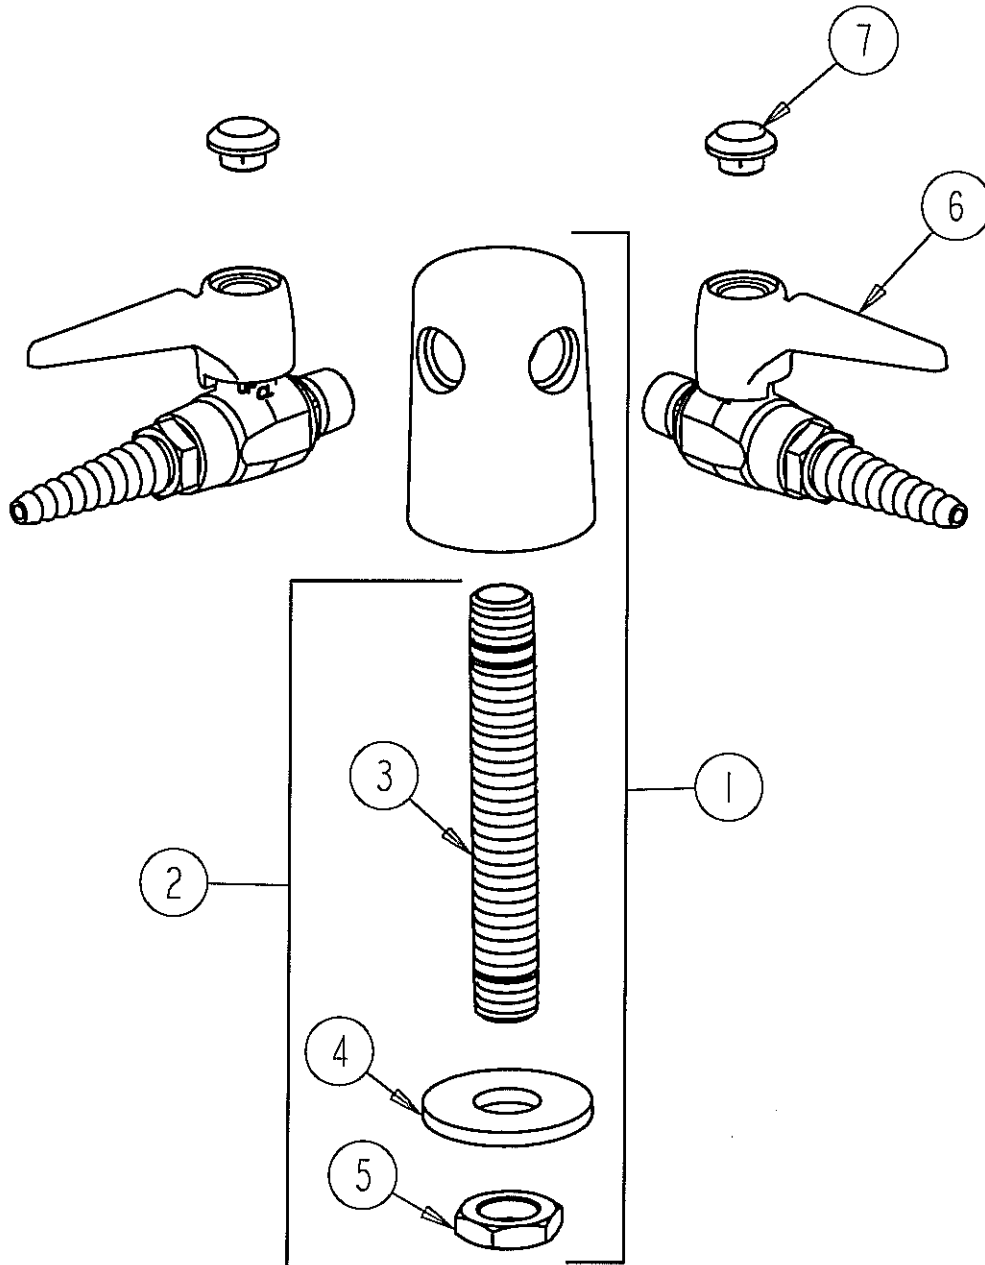

PARTS LIST

BY: SID
CHK'D: *ST*

CHICAGO FAUCETS
a Geberit company

FINISH: AS SPECIFIED
DATE: 05-06-04

982-WS909CAG

ITEM NO.	PART NO.	DESCRIPTION
1	982-WS	TURRET AND SHANK ASSEMBLY
2	957-003K	SHANK ASSEMBLY
3	957-003	MALE THREAD SHANK
4	705-010	WASHER
5	705-008	LOCKNUT
6	909-CLESS216-28	BALL VALVE WITH CHECK
7	216-328	'GAS' INDEX BUTTON
7A	216-278	'AIR' INDEX BUTTON