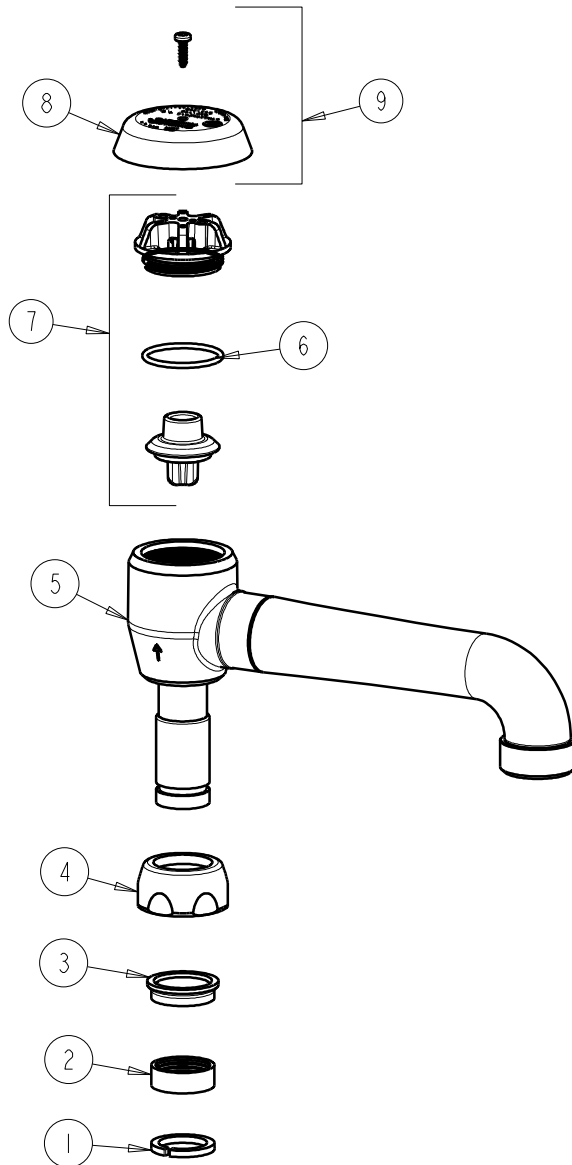

ITEM NO.

BY: JAR

DATE: 05-20-03

CHK: *JAR*

REV: 11-05-09

**FOR TECHNICAL ASSISTANCE**  
1-800-TEC-TRUE (1-800-832-8783)

ITEM	PART NO.	DESCRIPTION
1	1-126JKNF	SPLIT RING
2	1-006JKNF	SPOUT PACKING
3	1-104JKNF	SPOUT GLAND
4	1100-208JKCP	NUT, SPOUT 1-1/16-18 UNEF
5	---	BODY (NOT SOLD SEPARATELY)
6	80-007JKNF	O RING 0.989 X .070
7	892-302KJKNF	VACUUM BREAKER REPAIR KIT
8	---	VACUUM BREAKER COVER
9	892-254KJKCP	VACUUM BREAKER COVER w/SCREW