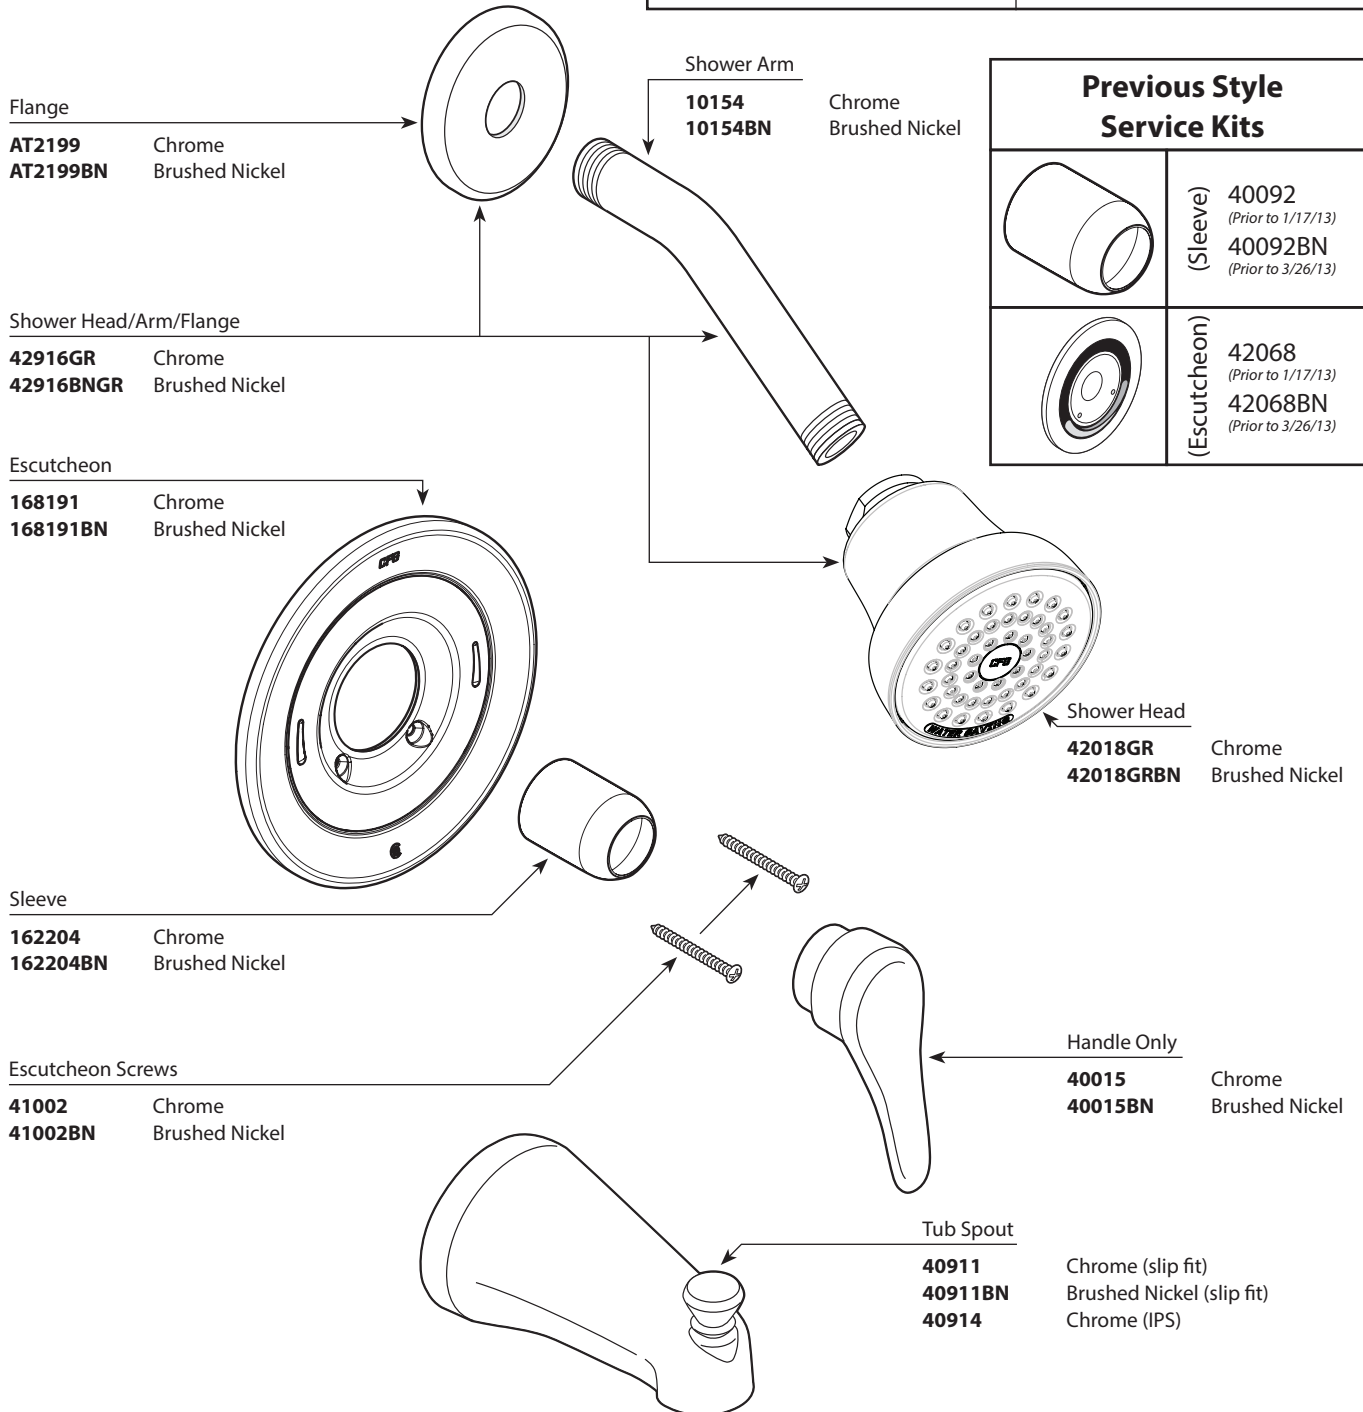

A Moen Incorporated Brand

CORNERSTONE®
Single-Handle Tub/Shower Volume Control Trim
w/Water Saving Showerhead

Shower Trim Only

Model	Finish
40315VGR	Chrome
40315VBNGR	Brushed Nickel

Tub/Shower Trim

Model	Finish
40311VGR	Chrome
40311VBNGR	Brushed Nickel

Previous Style
Service Kits

	(Sleeve)	40092 <i>(Prior to 1/17/13)</i> 40092BN <i>(Prior to 3/26/13)</i>
	(Escutcheon)	42068 <i>(Prior to 1/17/13)</i> 42068BN <i>(Prior to 3/26/13)</i>

Flange
AT2199 Chrome
AT2199BN Brushed Nickel

Shower Arm
10154 Chrome
10154BN Brushed Nickel

Shower Head/Arm/Flange
42916GR Chrome
42916BNGR Brushed Nickel

Escutcheon
168191 Chrome
168191BN Brushed Nickel

Shower Head
42018GR Chrome
42018GRBN Brushed Nickel

Sleeve
162204 Chrome
162204BN Brushed Nickel

Escutcheon Screws
41002 Chrome
41002BN Brushed Nickel

Handle Only
40015 Chrome
40015BN Brushed Nickel

Tub Spout
40911 Chrome (slip fit)
40911BN Brushed Nickel (slip fit)
40914 Chrome (IPS)