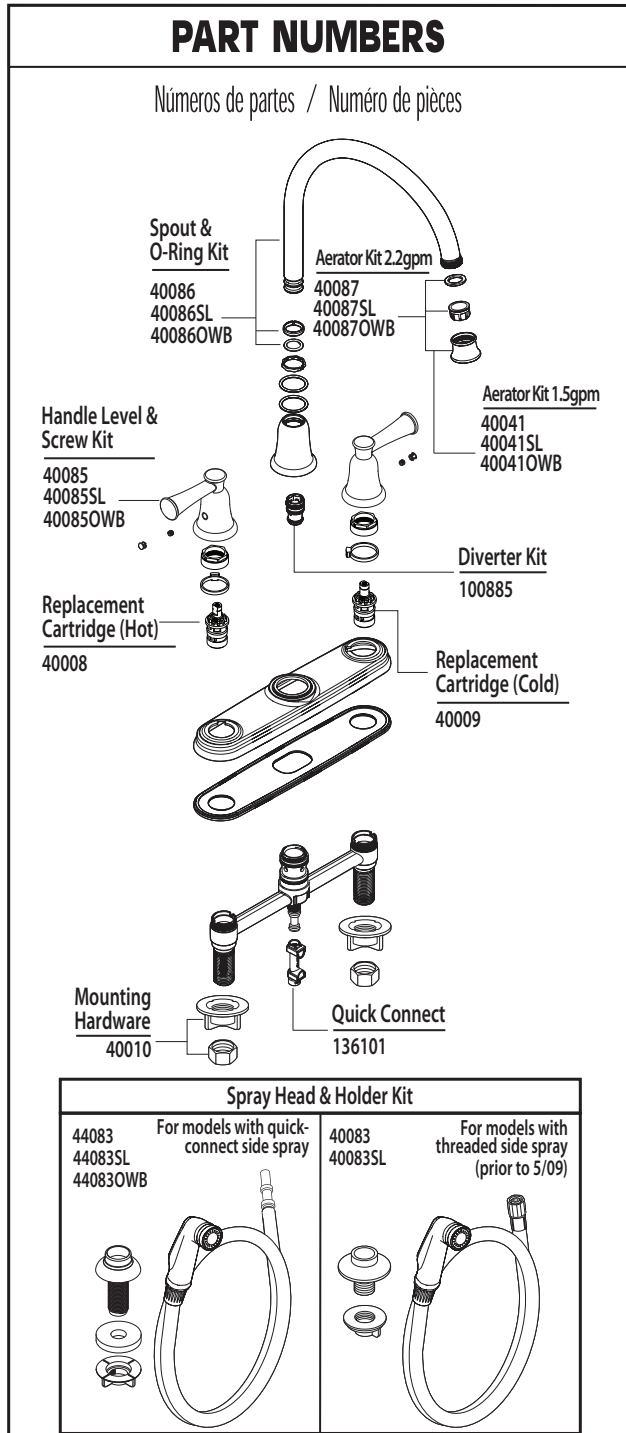

A Moen Incorporated Brand

■ Order by Part Number

PARTS SHEET

Two Handle High-Arc Kitchen Faucet

Model: CA41613 series
with side spray

Model: CA41611 series
less side spray

For Models prior to 12/2008

Diverter Kit — 14960

For Models prior to 1/2013

Handle Cap & Screw Kit — 40084
40084SL
40084OWB