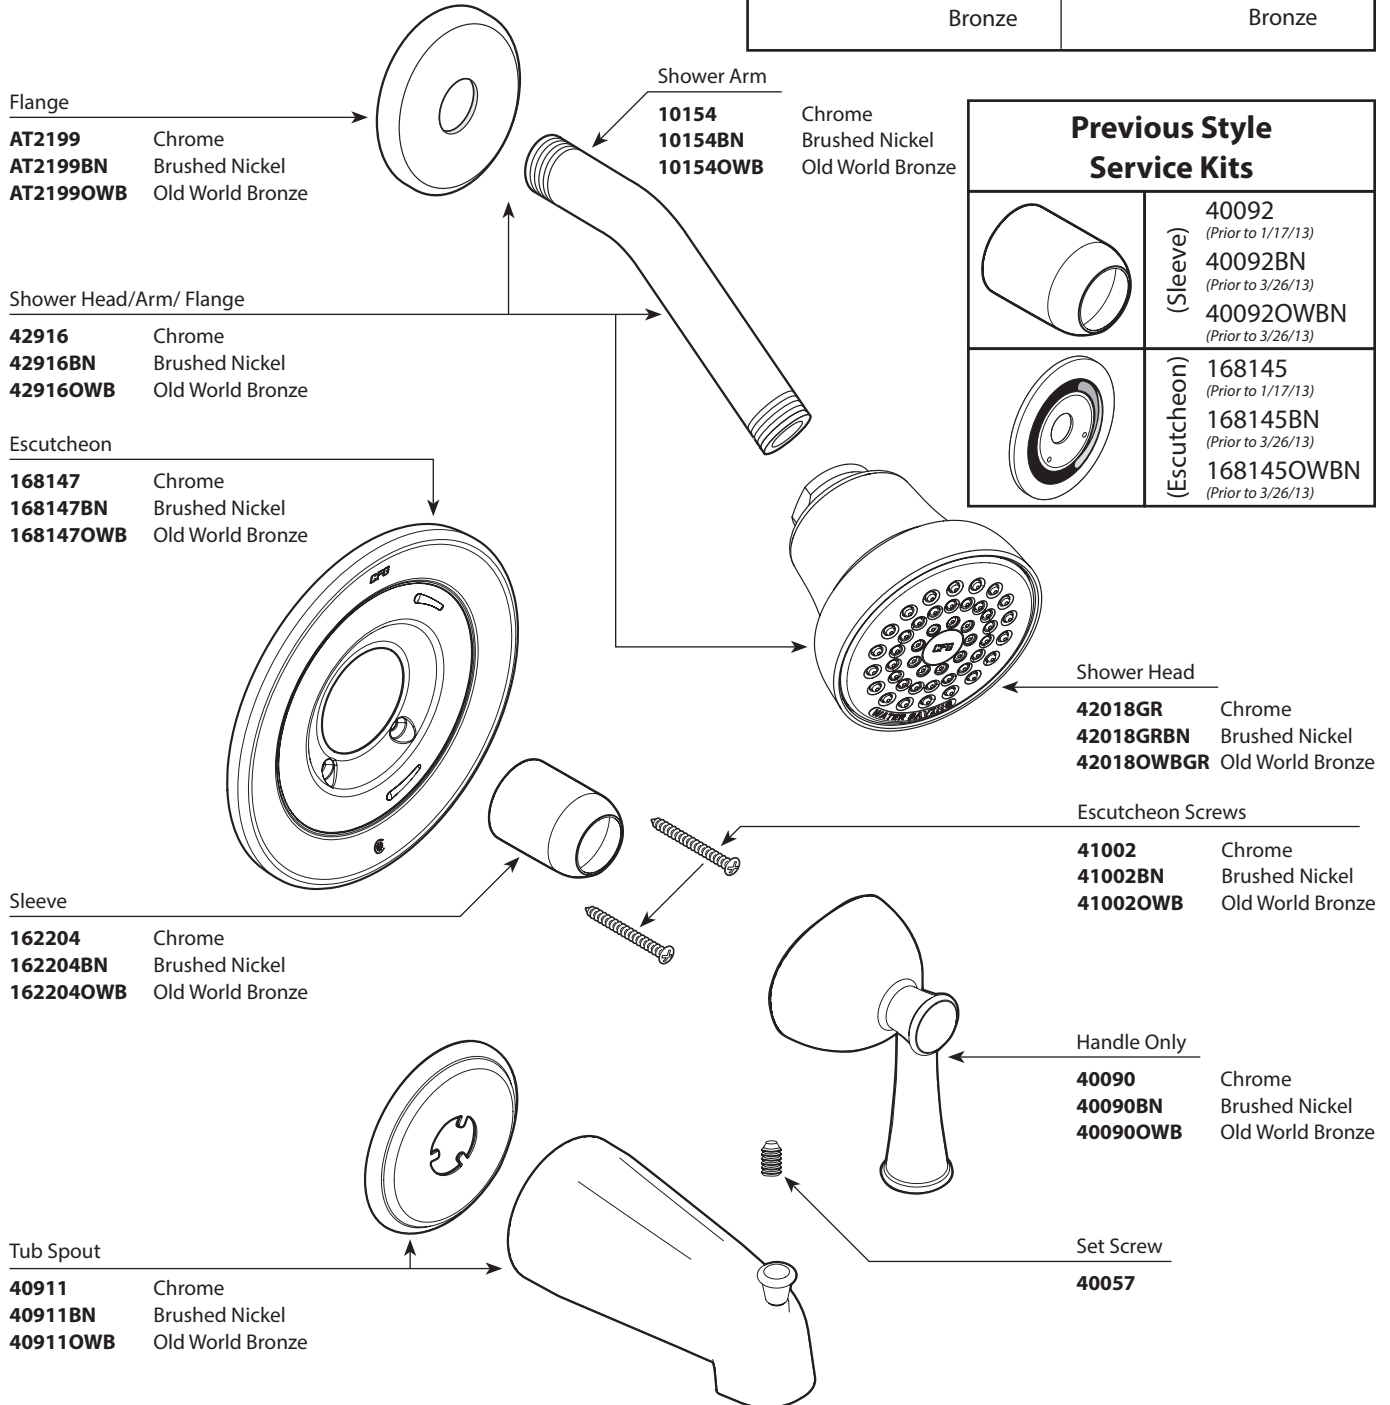

Previous Style Service Kits	
	40092 <i>(Prior to 1/17/13)</i> 40092BN <i>(Prior to 3/26/13)</i> 40092OWBN <i>(Prior to 3/26/13)</i>
	168145 <i>(Prior to 1/17/13)</i> 168145BN <i>(Prior to 3/26/13)</i> 168145OWBN <i>(Prior to 3/26/13)</i>