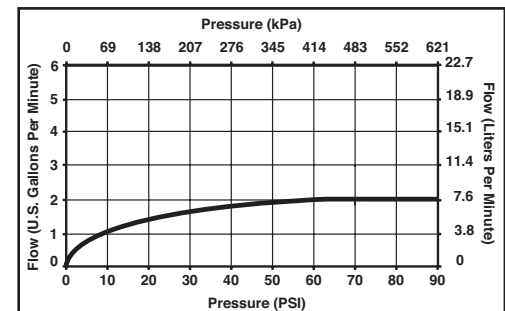

55 E. 111th Street, Indianapolis, Indiana 46280
350 South Edgeware Road, St. Thomas, Ontario Canada N5P 4L1
© 2013 Masco Corporation of Indiana