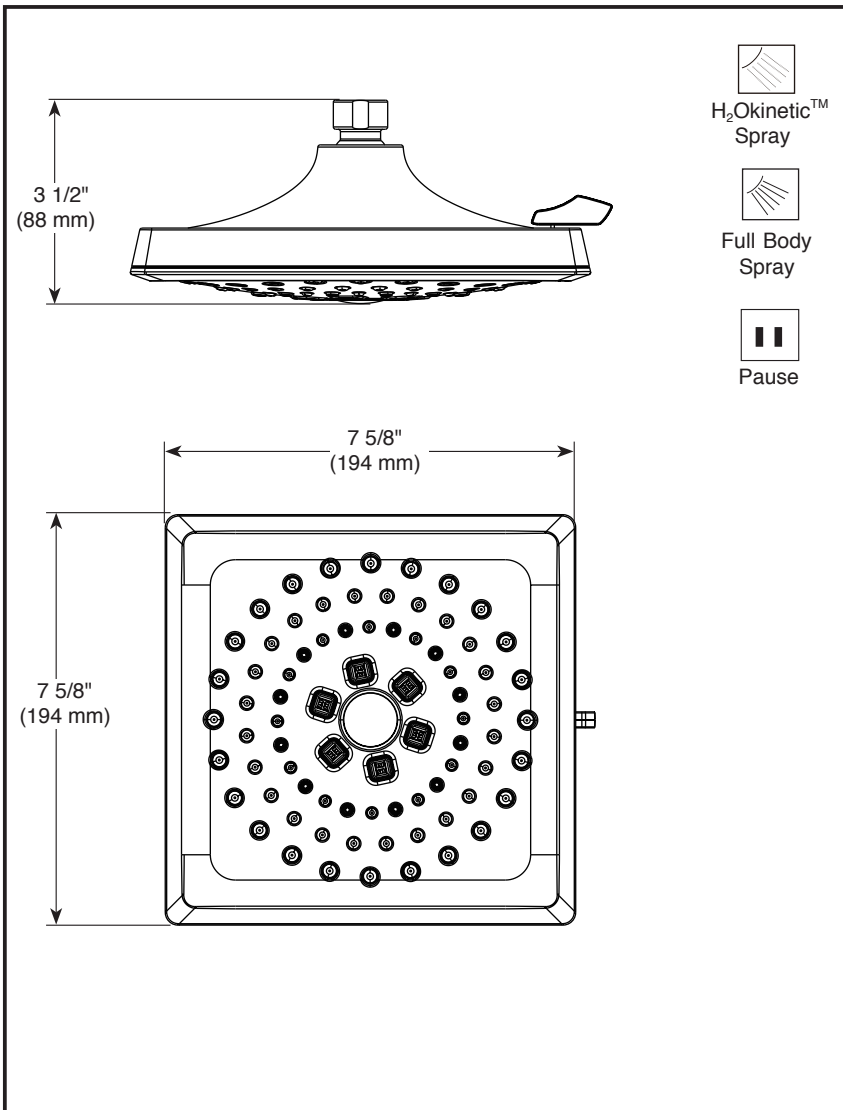

52684 ▲

Submitted Model No.: _____

Specific Features: _____

▲ Designate proper finish suffix

Delta reserves the right (1) to make changes in specifications and materials, and (2) to change or discontinue models, both without notice or obligation. Dimensions are for reference only. See current full-line price book or www.deltafaucet.com for finish options and product availability.

DSP-B-52684 Rev. A

SHOWERHEAD

- H₂Okinetic Technology® Showerhead
- 3-Spray Setting Showerhead
- Touch-Clean® Nozzles

STANDARD SPECIFICATIONS:

- ABS showerhead with three settings – not a positive shut-off.
- Standard 1/2" pipe fitting.
- Easy-turn spray dial.
- Metal ball connector for durability. Easy installation.
- Maximum flow rate 2.0 gpm (7.6L/min) @ 80 PSI.