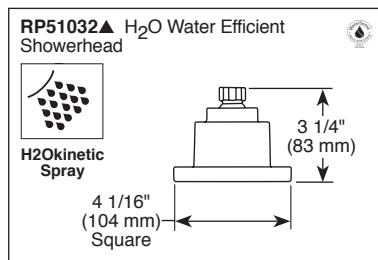

TUB AND SHOWER FAUCET TRIM

- Ara™ Bath Collection
- Valve Only (T14067)
- Shower Only (T14267)
- Tub/Shower (T14467)
- Single Handle

Submitted Model No.: _____

Specific Features: _____

▲ Designate Proper Finish Suffix

STANDARD SPECIFICATIONS:

- Pressure balanced single handle bath mixing valve trim.
- Temperature only controlled with handle.
- Maintains a balanced pressure of hot and cold water even when a valve is turned on or off elsewhere in the system.
- Field adjustable means to limit handle rotation into hot water zone.
- 120° maximum handle rotation.
- All parts replaceable from the front of the valve.
- For use with MultiChoice® Universal rough valve body. (R10000 Series)
- Lever handle.
- Single function H₂Okinetic® showerhead; 2.0 gpm @ 80 PSF for non H₂O models.
- Single function H₂Okinetic® water efficient showerhead; 1.5 gpm @ 80 PSI for H₂O models.
- Red/blue pad print temperature indicators on escutcheon.