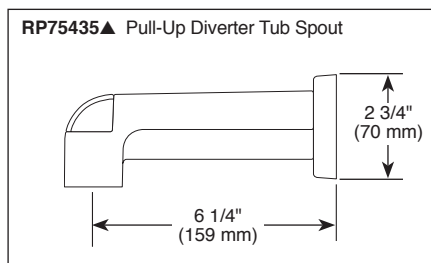

TUB AND SHOWER FAUCET TRIM

- Ara™ Bath Collection
- Valve Only (T14067)
- Shower Only (T14267)
- Tub/Shower (T14467)
- Single Handle

Submitted Model No.: _____

Specific Features: _____

▲ Designate Proper Finish Suffix

STANDARD SPECIFICATIONS:

- Pressure balanced single handle bath mixing valve trim.
- Temperature only controlled with handle.
- Maintains a balanced pressure of hot and cold water even when a valve is turned on or off elsewhere in the system.
- Field adjustable means to limit handle rotation into hot water zone.
- 120° maximum handle rotation.
- All parts replaceable from the front of the valve.
- For use with MultiChoice® Universal rough valve body. (R10000 Series)
- Lever handle.
- Single function H₂Okinetic® showerhead; 2.0 gpm @ 80 PSF for non H₂O models.
- Single function H₂Okinetic® water efficient showerhead; 1.5 gpm @ 80 PSI for H₂O models.
- Red/blue pad print temperature indicators on escutcheon.