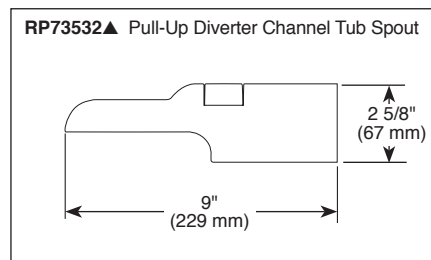

TUB AND SHOWER FAUCET TRIM

- Ara™ Bath Collection
- Valve Only (T14067)
- Shower Only (T14267)
- Tub/Shower (T14467)
- Single Handle

Submitted Model No.: _____

Specific Features: _____

▲ Designate Proper Finish Suffix

STANDARD SPECIFICATIONS:

- Pressure balanced single handle bath mixing valve trim.
- Temperature only controlled with handle.
- Maintains a balanced pressure of hot and cold water even when a valve is turned on or off elsewhere in the system.
- Field adjustable means to limit handle rotation into hot water zone.
- 120° maximum handle rotation.
- All parts replaceable from the front of the valve.
- For use with MultiChoice® Universal rough valve body. (R10000 Series)
- Lever handle.
- Single function H₂Okinetic® showerhead; 2.0 gpm @ 80 PSF for non H₂O models.
- Single function H₂Okinetic® water efficient showerhead; 1.5 gpm @ 80 PSI for H₂O models.
- Red/blue pad print temperature indicators on escutcheon.