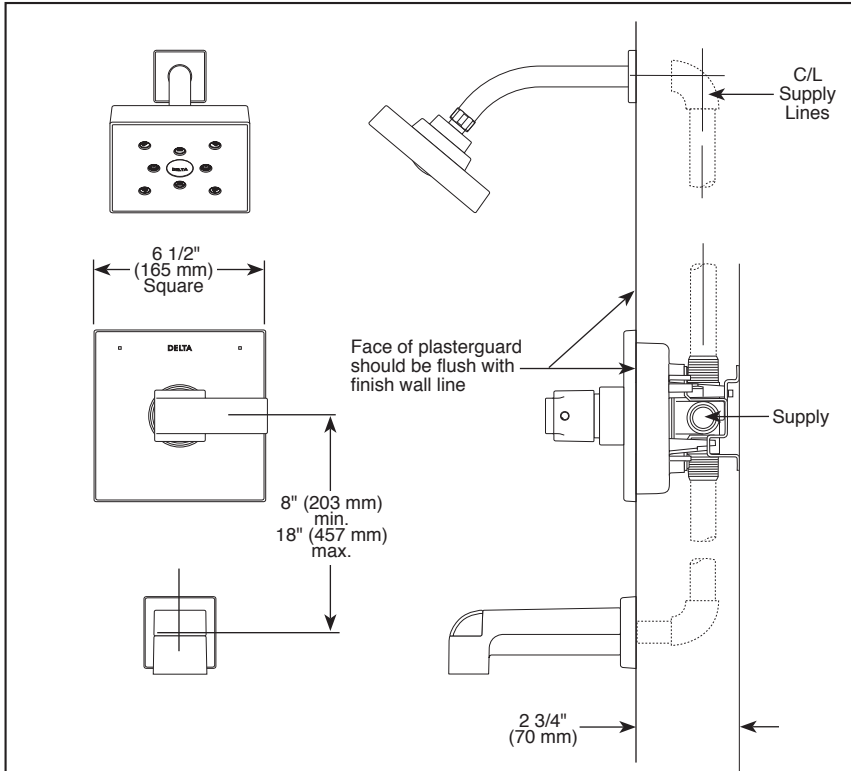

TUB AND SHOWER FAUCET TRIM

- Ara™ Bath Collection
- Valve Only (T14067)
- Shower Only (T14267)
- Tub/Shower (T14467)
- Single Handle

Submitted Model No.: _____

Specific Features: _____

▲ Designate Proper Finish Suffix

STANDARD SPECIFICATIONS:

- Pressure balanced single handle bath mixing valve trim.
- Temperature only controlled with handle.
- Maintains a balanced pressure of hot and cold water even when a valve is turned on or off elsewhere in the system.
- Field adjustable means to limit handle rotation into hot water zone.
- 120° maximum handle rotation.
- All parts replaceable from the front of the valve.
- For use with MultiChoice® Universal rough valve body. (R10000 Series)
- Lever handle.
- Single function H₂Okinetic® showerhead; 2.0 gpm @ 80 PSF for non H₂O models.
- Single function H₂Okinetic® water efficient showerhead; 1.5 gpm @ 80 PSI for H₂O models.
- Red/blue pad print temperature indicators on escutcheon.