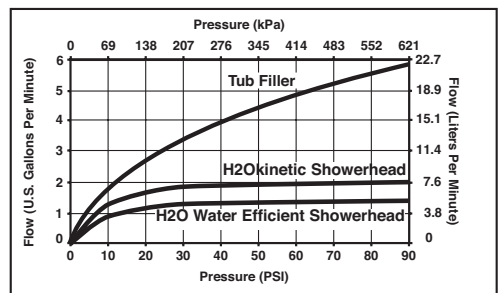

COMPLIES WITH:

- ASME A112.18.1 / CSA B125.1
- ASSE 1016
- Indicates compliance to ICC/ANSI A117.1
- EPA WaterSense®