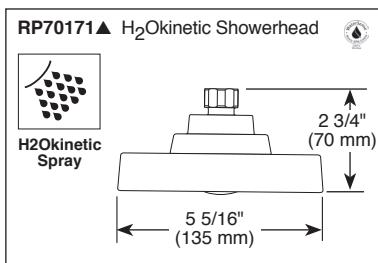

TUB AND SHOWER FAUCET TRIM

- Ara™ Bath Collection
- Valve Only (T14067)
- Shower Only (T14267)
- Tub/Shower (T14467)
- Single Handle

Submitted Model No.: _____

Specific Features: _____

▲ Designate Proper Finish Suffix

STANDARD SPECIFICATIONS:

- Pressure balanced single handle bath mixing valve trim.
- Temperature only controlled with handle.
- Maintains a balanced pressure of hot and cold water even when a valve is turned on or off elsewhere in the system.
- Field adjustable means to limit handle rotation into hot water zone.
- 120° maximum handle rotation.
- All parts replaceable from the front of the valve.
- For use with MultiChoice® Universal rough valve body. (R10000 Series)
- Lever handle.
- Single function H₂Okinetic® showerhead; 2.0 gpm @ 80 PSF for non H₂O models.
- Single function H₂Okinetic® water efficient showerhead; 1.5 gpm @ 80 PSI for H₂O models.
- Red/blue pad print temperature indicators on escutcheon.