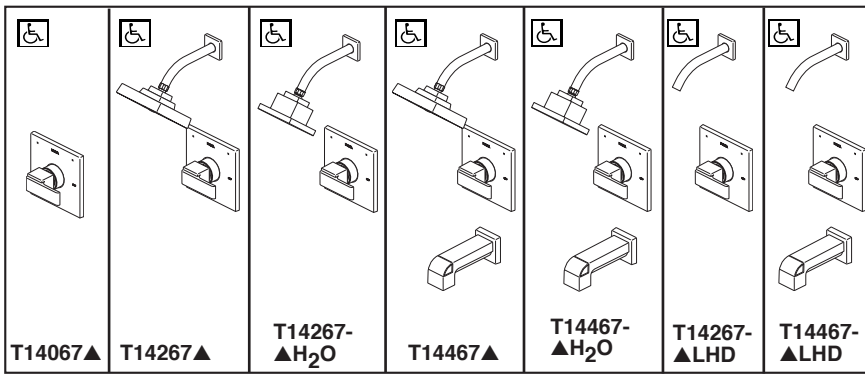

TUB AND SHOWER FAUCET TRIM

- Ara™ Bath Collection
- Valve Only (T14067)
- Shower Only (T14267)
- Tub/Shower (T14467)
- Single Handle

Submitted Model No.: _____

Specific Features: _____

▲ Designate Proper Finish Suffix

STANDARD SPECIFICATIONS:

- Pressure balanced single handle bath mixing valve trim.
- Temperature only controlled with handle.
- Maintains a balanced pressure of hot and cold water even when a valve is turned on or off elsewhere in the system.
- Field adjustable means to limit handle rotation into hot water zone.
- 120° maximum handle rotation.
- All parts replaceable from the front of the valve.
- For use with MultiChoice® Universal rough valve body. (R10000 Series)
- Lever handle.
- Single function H₂Okinetic® showerhead; 2.0 gpm @ 80 PSF for non H₂O models.
- Single function H₂Okinetic® water efficient showerhead; 1.5 gpm @ 80 PSI for H₂O models.
- Red/blue pad print temperature indicators on escutcheon.