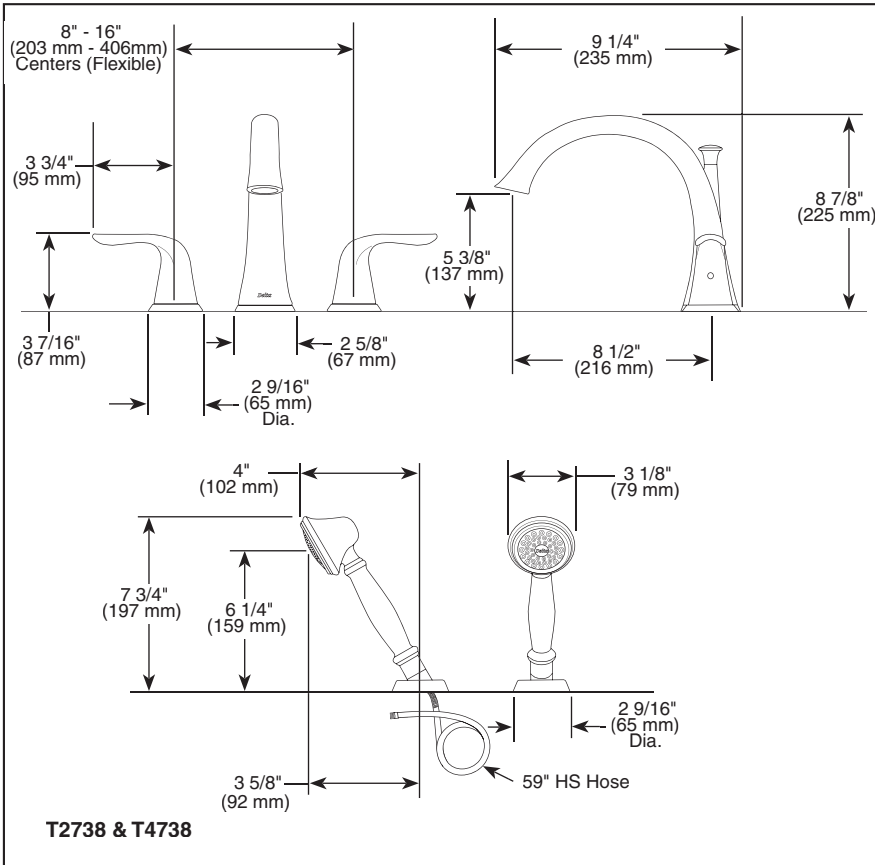

Submitted Model No.: _____

Specific Features: _____

ROMAN TUB/WHIRLPOOL FAUCET TRIM

- Lahara™ Bath Collection
- Three Hole Installation (T2738 Series)
- Four Hole Installation (T4738 Series)
- Rough-In Kit Must Also be Ordered to Complete Installation (R4707 for four hole and R2707 for three hole)

STANDARD SPECIFICATIONS:

- Trim Only for two handle Roman Tub faucet for concealed mounting.
- 9 1/4" (235 mm) long, 8 7/8" (225 mm) high slip-on rigid spout.
- Temperature and volume controlled with handles.
- Rough-In kit must also be ordered to complete installation (R4707 for four hole and R2707 for three hole). There are separate specification sheets on each rough-in kit if more details are required.
- Handshower includes double check valves for backflow prevention (T4738).

COMPLETE VALVE COMPLIES WITH:

- ASME A112.18.1 / CSA B125.1
- ASME A112.18.2 / CSA B125.2
- Indicates ADA compliance to ICC/ANSI A117.1

55 E. 111th Street, Indianapolis, IN 46280
395 Matheson Blvd. E., Mississauga, ON L4Z 2H2
© 2007 Masco Corporation of Indiana