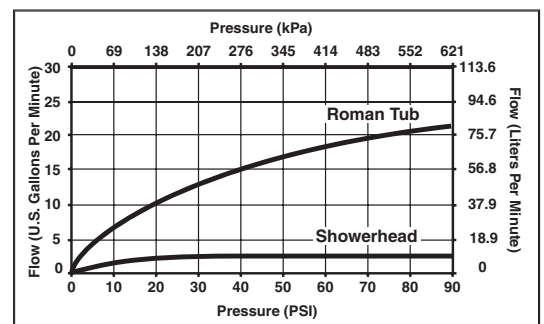

55 E. 111th Street, Indianapolis, IN 46280
395 Matheson Blvd. E., Mississauga, ON L4Z 2H2
© 2007 Masco Corporation of Indiana

Delta reserves the right (1) to make changes in specifications and materials, and (2) to change or discontinue models, both without notice or obligation. Dimensions are for reference only. See current full-line price book or www.specselectionline.com for finish options and product availability.

DSB-B-T2738 Rev. A