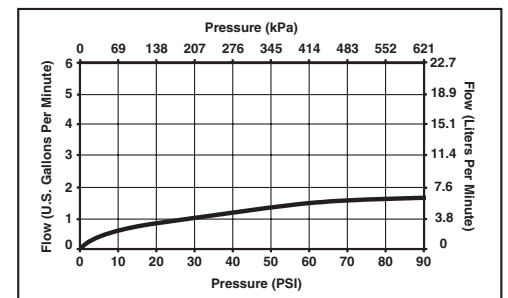

55 E. 111th Street, Indianapolis, Indiana 46280
350 South Edgeware Road, St. Thomas, ON N5P 4C4
© 2011 Masco Corporation of Indiana