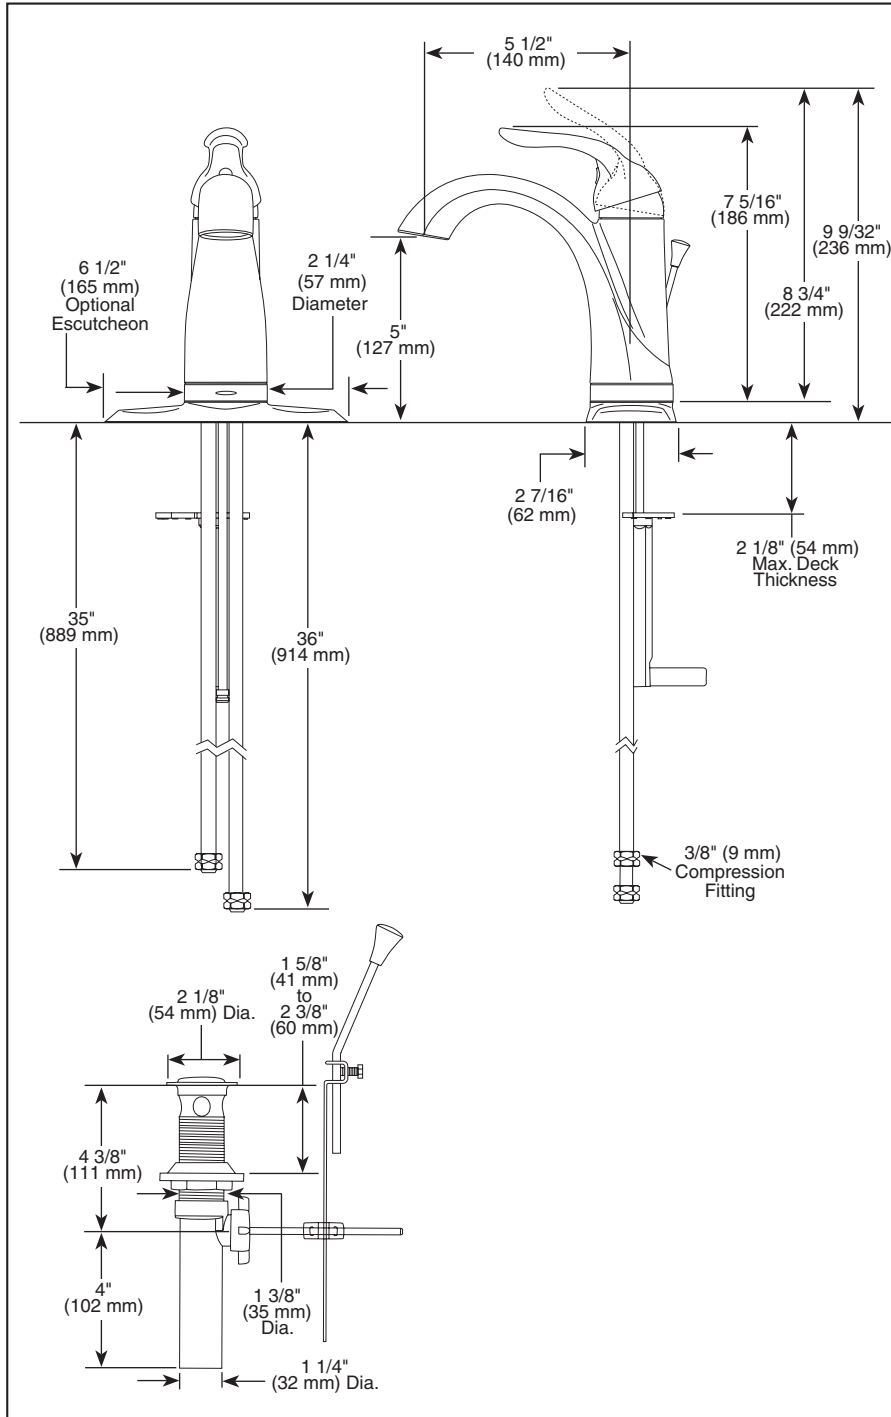

Submitted Model No.: _____

Specific Features: _____

▲ Designate Proper Finish Suffix

Delta reserves the right (1) to make changes in specifications and materials, and (2) to change or discontinue models, both without notice or obligation. Dimensions are for reference only. See current full-line price book or www.specselect.com for finish options and product availability.

DSP-L-538T-DST Rev. A

LAVATORY FAUCETS

- Lahara® Bath Collection
- DIAMOND Seal® Technology
- Single Handle Deck Mount
- 1 or 3 Hole Mount
(Optional 6 1/2" Escutcheon Included)
- Touch20.xt™ Technology

STANDARD SPECIFICATIONS:

- Single handle lavatory deck faucet.
- 1 or 3 hole mount (6 1/2" (165 mm) escutcheon plate included).
- 5 1/2" (140 mm) long spout.
- 1 1/8" minimum - 1 1/2" maximum hole size.
- Lever handle. Control mechanism is the diamond embedded ceramic disc cartridge.
- Control handle shall return to neutral position when valve is turned off.
- 3/8" O.D. straight, staggered pex supply tubes 35" (889 mm) and 36" (914 mm) long.
- Maximum 1.5 gpm flowrate @ 60 PSI.
- Models include polypropylene pop-up.
- Delta Touch20.xt™ Technology or proximity sensing technology controls water flow.
- On-Off indicator light signals when batteries are low.
- Blue light flashes for proximity activation and solid blue for touch activation.
- Uses 6 AA batteries (included).