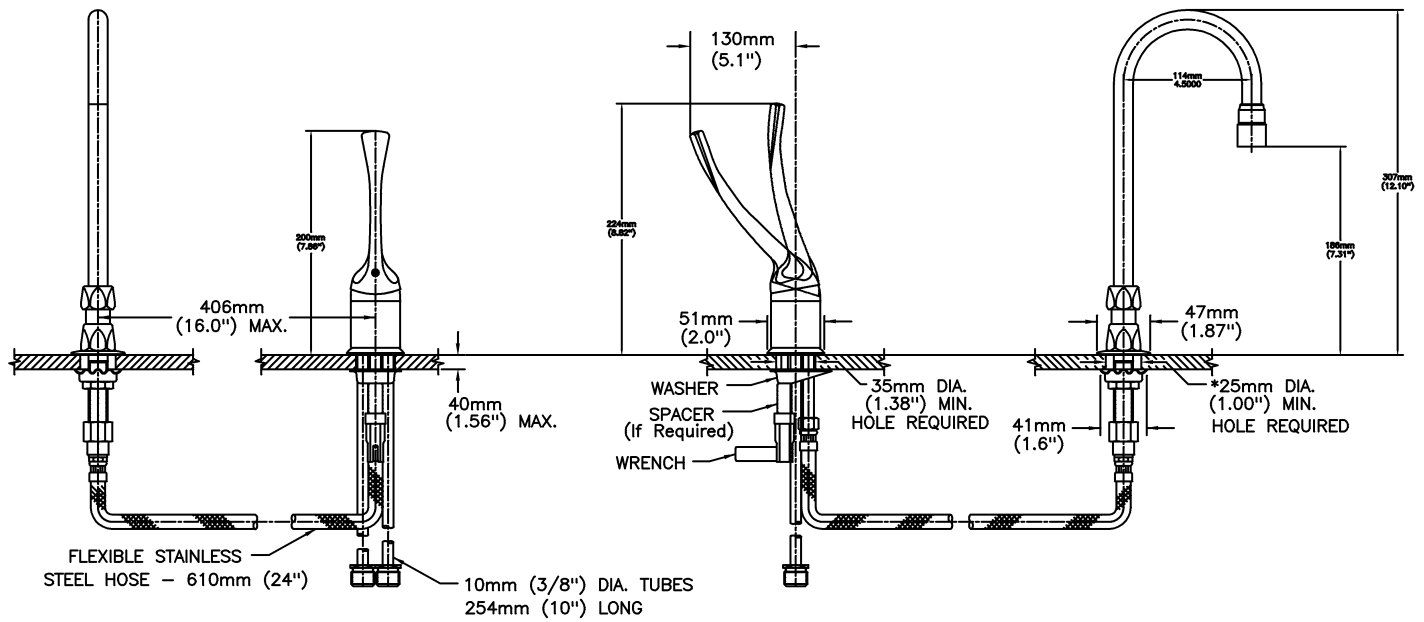

Lavatory Faucets

Single Control Widespread faucet w/Heavy Duty Rigid/Swivel Gooseneck Spout

Model No: 24T2643

COMPLIES WITH:

- CSA certified.
- Complies to ASME Standard A112.18.1.
- (Contact Delta Representative for State and/or Local Approvals)
- 6" lever blade handle ADA compliant and meets Handicapped Accessibility Standard ASME A117.1 of less than 5 lbs. operating force

SPECIFICATION:

- Widespread single control faucet
- 102 to 406mm (4-16") adjustable centers
- Polished chrome plated finish
- Delta washerless stainless steel ball cartridge
- High temperature limit stop
- Metal trim
- 3/8" IPS Brass Pipe Rigid/Swivel Gooseneck spout
- Spout: R2 - Gooseneck spout-4.5" radius - 10.5" height (unmounted) - Standard rigid/swivel field installation unless LS Limited swing option selected-Vandal resistant .090" wall thickness(R2)
- Outlet#: 4 - Standard 1.5 USGPM (5.7 L/Min) Flow Control Aerator
- Handle#: 3 - 152 mm (6") Lever Blade Handle-Metal- ADA compliant-Color indexed-Vandal resistant with set screw

OPERATION:

- Not Available

(Dimensional drawing on following page)

Delta reserves the right (1) to make changes to specifications and materials, and (2) to change or discontinue models, both without notice or obligation. Dimensions are for reference. Measurement may vary plus or minus 6mm(0.25"). Mounting locations are suggested only. Check with local codes for requirements in your area. This spec was produced April 09, 2012.

* SPOUT HOLE 38mm (1.5") MAXIMUM DIAMETER
 INLET FOR 3/8" OR 1/2" FLEXIBLE RISER
 OR 1/2-14 NPSM COUPLING NUT (SUPPLIED)

Delta reserves the right (1) to make changes to specifications and materials, and (2) to change or discontinue models, both without notice or obligation. Dimensions are for reference. Measurement may vary plus or minus 6mm(0.25"). Mounting locations are suggested only. Check with local codes for requirements in your area. This spec was produced April 09, 2012.