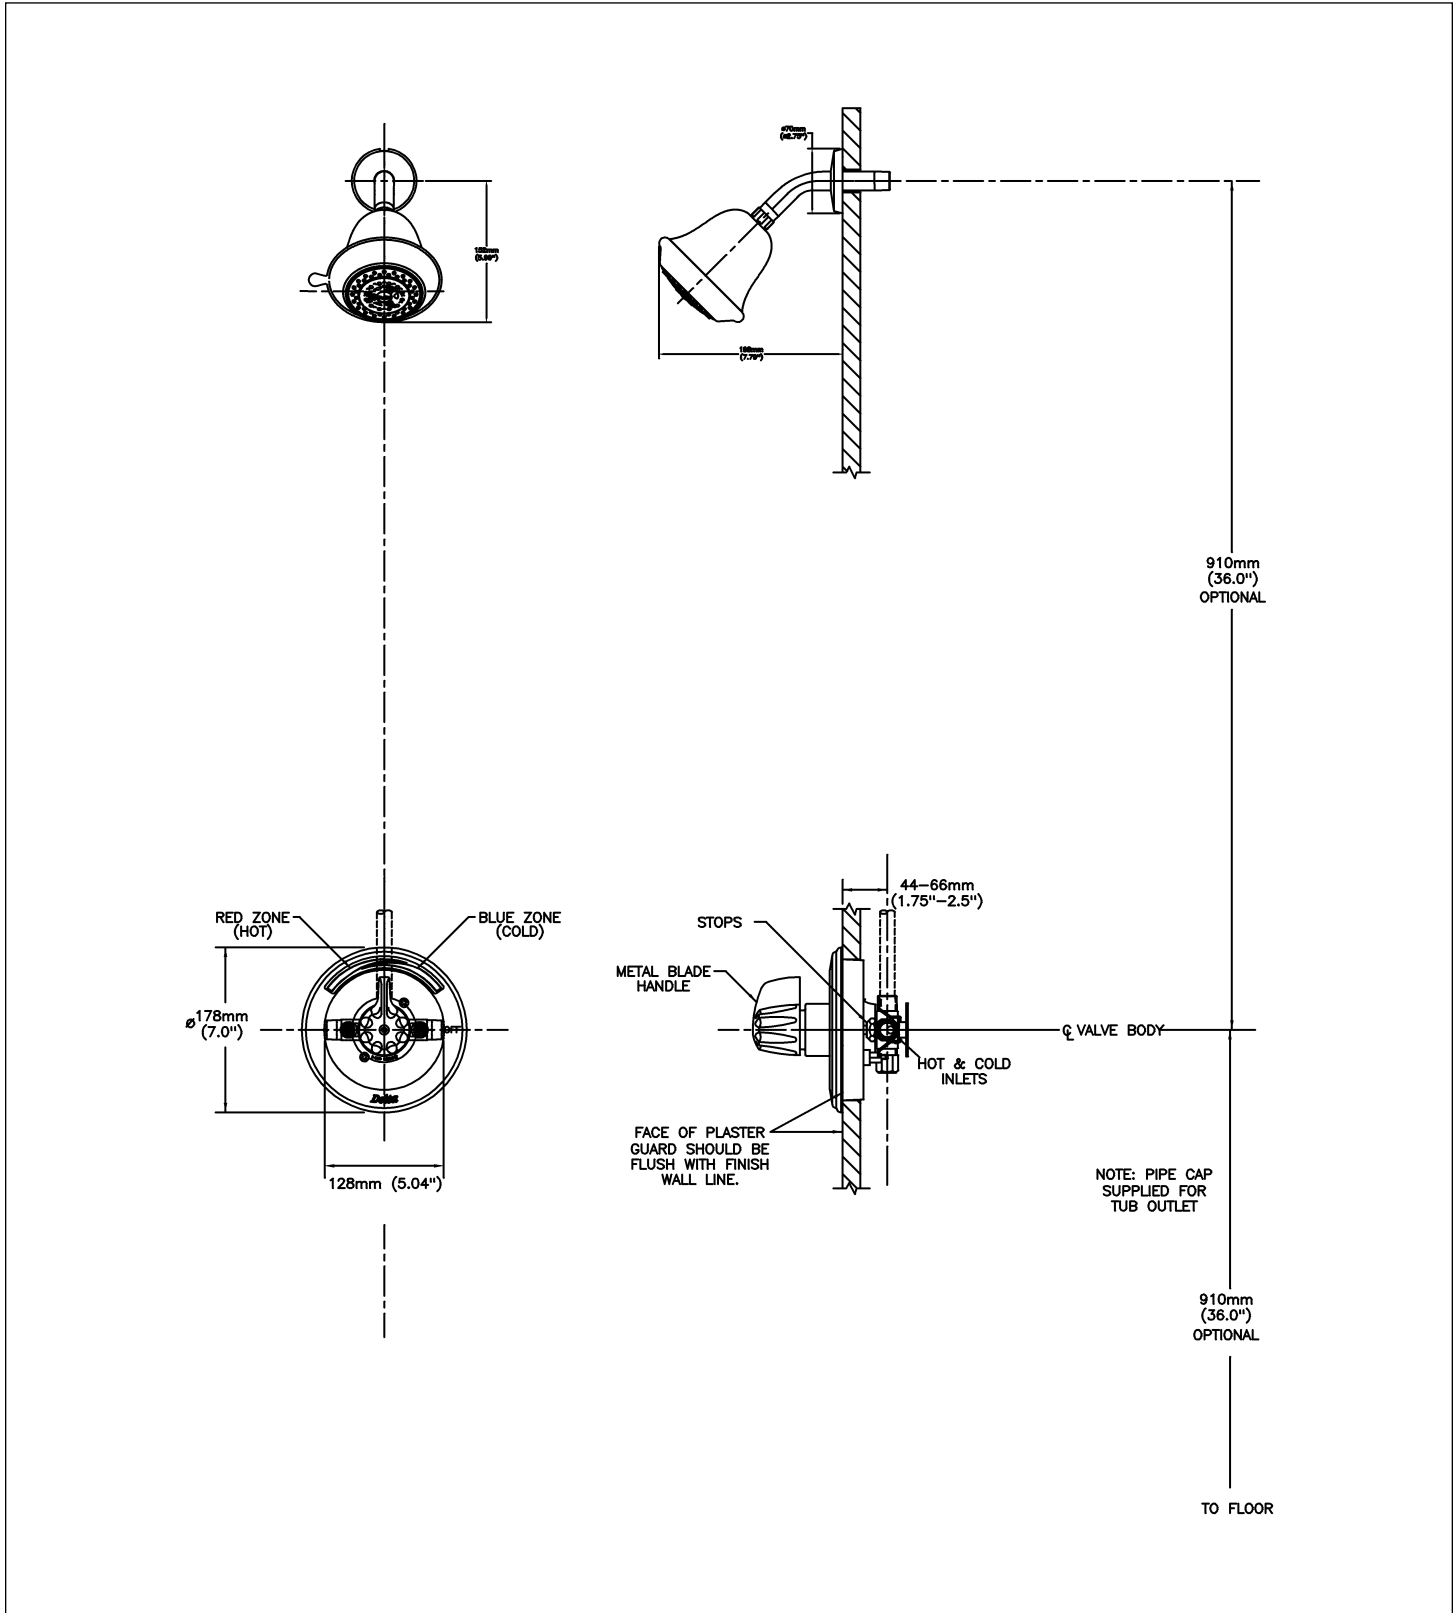

Tub and Shower

TRIM ONLY for Single shower Unit
Requires separate order of R10000-UNWS Rough-in

Model No: T13H123

COMPLIES WITH:

- CSA certified
- Complies to ASME A112.18.1/CSA B125.1
- Pressure Balance Valve ASSE 1016
- Handshower back flow protection provided by two integral certified check valves in series, which operate independently, ASME A112.18.3 and ASME A112.18.1 / CSA B125.1
- (Contact Delta Representative for State and/or Local Approvals)
- Pressure balance handle ADA compliant and meets Handicapped Accessibility Standard ANSI A117.1 of less than 5 lbs operating force

SPECIFICATION:

- Polished chrome plated finish
- Pressure Balance cartridge
- Limit stop for pre-setting Maximum temperature
- Integral checks in the cartridge prevent crossflow between Hot and Cold water inlets
- Non-Removable Blue/Red visual cover indicator for Cold, Mixing and Hot handle positions
- Handle#: 3 - Lever Blade Handle - ADA compliant-57 mm (2.24")
- 3-Function Touch-Clean Showerhead, Arm & Flange, 2.0 USGPM (7.6 L/min.)

OPERATION:

- Not Available

(Dimensional drawing on following page)

Delta reserves the right (1) to make changes to specifications and materials, and (2) to change or discontinue models, both without notice or obligation. Dimensions are for reference. Measurement may vary plus or minus 6mm(0.25"). Mounting locations are suggested only. Check with local codes for requirements in your area. This spec was produced April 11, 2012.

Delta reserves the right (1) to make changes to specifications and materials, and (2) to change or discontinue models, both without notice or obligation. Dimensions are for reference. Measurement may vary plus or minus 6mm(0.25"). Mounting locations are suggested only. Check with local codes for requirements in your area. This spec was produced April 11, 2012.