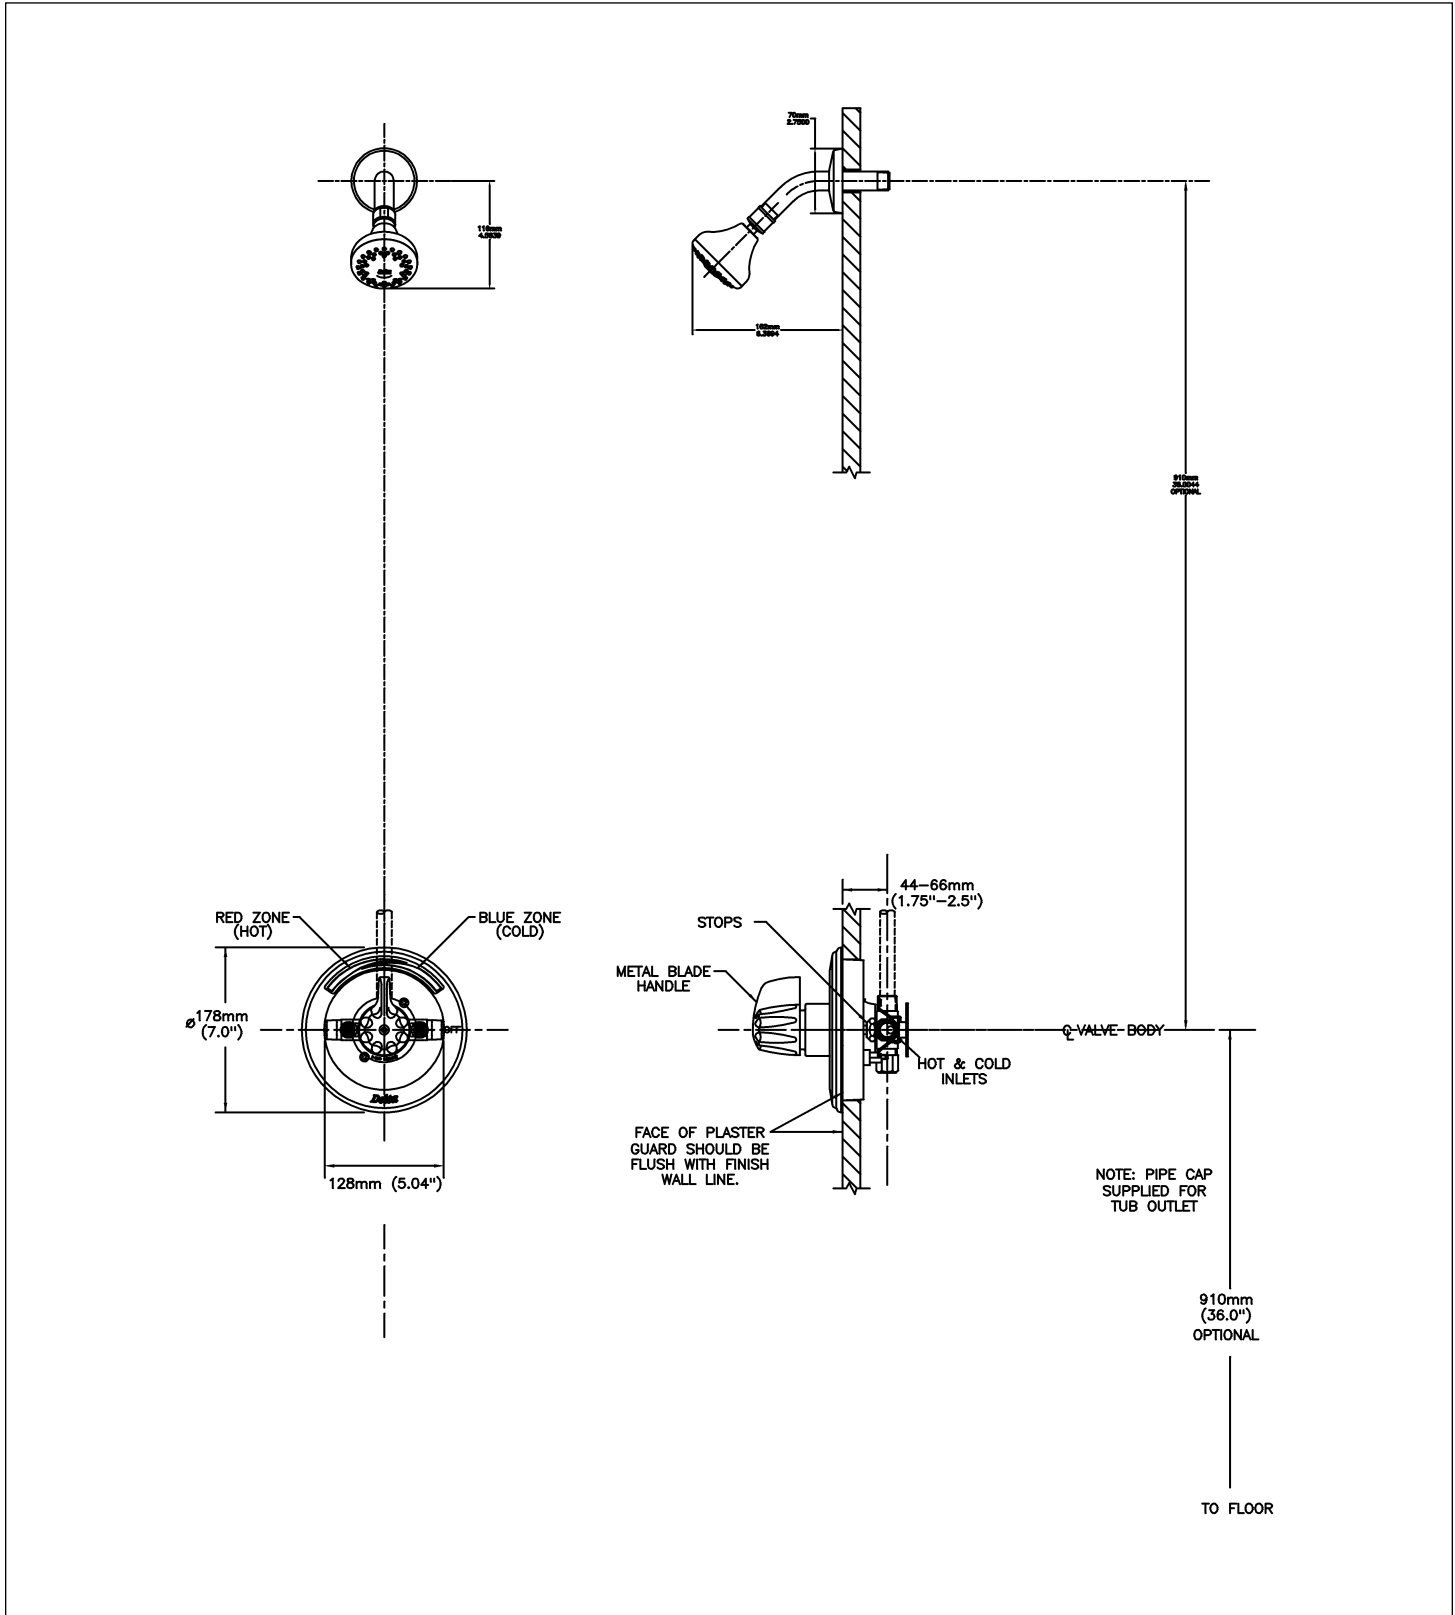

Tub and Shower

TRIM ONLY for Single shower Unit
Requires separate order of R10000-UNWS Rough-in

Model No: T13H133

COMPLIES WITH:

- CSA certified
- Complies to ASME A112.18.1/CSA B125.1
- Pressure Balance Valve ASSE 1016
- Handshower back flow protection provided by two integral certified check valves in series, which operate independently, ASME A112.18.3 and ASME A112.18.1 / CSA B125.1
- (Contact Delta Representative for State and/or Local Approvals)
- Pressure balance handle ADA compliant and meets Handicapped Accessibility Standard ANSI A117.1 of less than 5 lbs operating force

SPECIFICATION:

- Polished chrome plated finish
- Pressure Balance cartridge
- Limit stop for pre-setting Maximum temperature
- Integral checks in the cartridge prevent crossflow between Hot and Cold water inlets
- Non-Removable Blue/Red visual cover indicator for Cold, Mixing and Hot handle positions
- Handle#: 3 - Lever Blade Handle - ADA compliant-57 mm (2.24")
- Showerhead, Arm & Flange 1.5 USGPM (5.7 L/min.)

OPERATION:

- Not Available

(Dimensional drawing on following page)

Delta reserves the right (1) to make changes to specifications and materials, and (2) to change or discontinue models, both without notice or obligation. Dimensions are for reference. Measurement may vary plus or minus 6mm(0.25"). Mounting locations are suggested only. Check with local codes for requirements in your area. This spec was produced April 09, 2012.

Delta reserves the right (1) to make changes to specifications and materials, and (2) to change or discontinue models, both without notice or obligation. Dimensions are for reference. Measurement may vary plus or minus 6mm(0.25"). Mounting locations are suggested only. Check with local codes for requirements in your area. This spec was produced April 09, 2012.