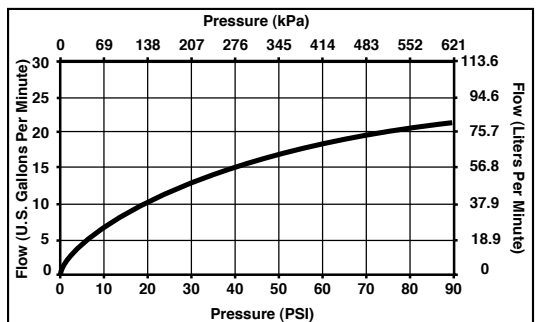

TRIM STANDARD SPECIFICATIONS:

- Trim Only for two handle Roman Tub faucet for concealed mounting.
- 8 9/16" (217 mm) long slip-on rigid spout.
- Clear knob handles with red/blue indicators, brass lever handles or LHP—Less Handle Program. See handle options below.
- Temperature and volume controlled with handles.
- 3" (76 mm) diameter handle bases.
- Rough-In kit must also be ordered to complete installation. There are separate specification sheets on each rough-in kit if more details are required.

COMPLETE VALVE COMPLIES WITH:

- ASME A112.18.1 / CSA B125.1
- Indicates ADA compliance to ICC/ANSI A117.1

Available LHP Handle Options ❖ For Lever Handles Use 10"-16" Centers.

Available LHP Handle Accent Options