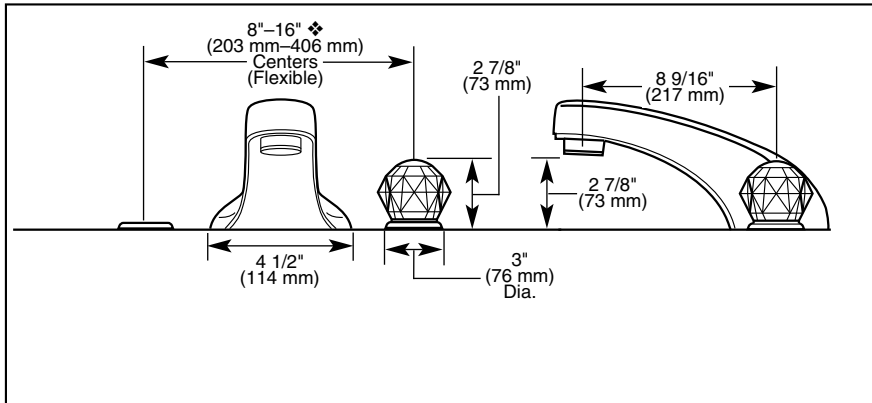

ROMAN TUB/WHIRLPOOL FAUCET TRIM

- Classic Series
- Two Handle Roman Tub Faucet
- Three Hole Installation (T2710 Series)
- Rough-In Kit Must Also be Ordered to Complete Installation

Submitted Model No.: _____
 Specific Features: _____

TRIM STANDARD SPECIFICATIONS:

- Trim Only for two handle Roman Tub faucet for concealed mounting.
- 8 9/16" (217 mm) long slip-on rigid spout.
- Clear knob handles with red/blue indicators, brass lever handles or LHP—Less Handle Program. See handle options below.
- Temperature and volume controlled with handles.
- 3" (76 mm) diameter handle bases.
- Rough-In kit must also be ordered to complete installation. There are separate specification sheets on each rough-in kit if more details are required.