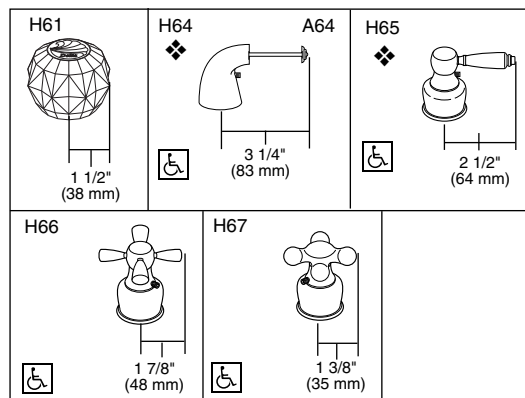

TRIM STANDARD SPECIFICATIONS:

- Trim Only for two handle Roman Tub faucet for concealed mounting.
- 8 9/16" (217 mm) long slip-on rigid spout.
- Clear knob handles with red/blue indicators, brass lever handles or LHP—Less Handle Program. See handle options below.
- Temperature and volume controlled with handles.
- 3" (76 mm) diameter handle bases.
- Rough-In kit must also be ordered to complete installation. There are separate specification sheets on each rough-in kit if more details are required.

COMPLETE VALVE COMPLIES WITH:

- ASME A112.18.1 / CSA B125.1
- Indicates ADA compliance to ICC/ANSI A117.1

Available LHP Handle Options ❖ For Lever Handles Use 10"-16" Centers.

Available LHP Handle Accent Options