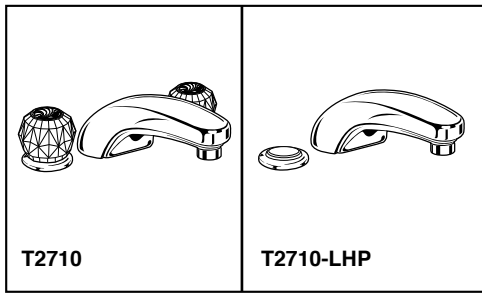

ROMAN TUB/WHIRLPOOL FAUCET TRIM

- Classic Series
- Two Handle Roman Tub Faucet
- Three Hole Installation (T2710 Series)
- Rough-In Kit Must Also be Ordered to Complete Installation

Submitted Model No.: _____
 Specific Features: _____

TRIM STANDARD SPECIFICATIONS:

- Trim Only for two handle Roman Tub faucet for concealed mounting.
- 8 9/16" (217 mm) long slip-on rigid spout.
- Clear knob handles with red/blue indicators, brass lever handles or LHP—Less Handle Program. See handle options below.
- Temperature and volume controlled with handles.
- 3" (76 mm) diameter handle bases.
- Rough-In kit must also be ordered to complete installation. There are separate specification sheets on each rough-in kit if more details are required.