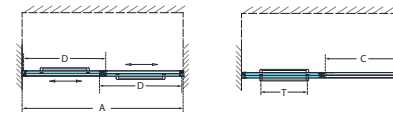

Encore™

Sliding/Bypass Door

Chrome Brushed Nickel Oil Rubbed Bronze Satin Black

- 5/16" (8mm) thick ANSI certified clear tempered glass
- DreamLine exclusive ClearMax™ protective water repellent and stain resistant glass coating
- Specially designed rollers create a smooth, quiet gliding operation
- Double sliding bypass configuration allows entry to the shower from left or right side
- Wall profiles accommodate up to 3/8" for out-of-plumb (uneven walls)
- Top and bottom guiderails can be trimmed up to 4" for width adjustment
- **IMPORTANT! All measurements should be taken only AFTER walls are finished (tile, back walls, etc.)**
- Professional installation is recommended

Configuration 1

SKU	A MODEL WIDTH	B MODEL HEIGHT	C ACCESS WIDTH	D DOOR WIDTH	-01 CHROME	-04 BRUSHED NICKEL	-06 OIL RUBBED BRONZE	-09 SATIN BLACK
SHDR-1648760	44"- 48"	76"	18 5/16" - 22 5/16"	24 5/8"	-	-	-	-
SHDR-1654760	50"- 54"	76"	20 1/2" - 24 1/2"	27 5/8"	-	-	-	-
SHDR-1660760	56"- 60"	76"	23 1/2" - 27 1/2"	30 5/8"	-	-	-	-

Configuration 2

SKU	A MODEL WIDTH	B MODEL HEIGHT	C ACCESS WIDTH	D DOOR WIDTH	-01 CHROME	-04 BRUSHED NICKEL	-06 OIL RUBBED BRONZE	-09 SATIN BLACK
SHDR-1660580	56"- 60"	58"	23 1/2" - 27 1/2"	30 5/8"	-	-	-	-