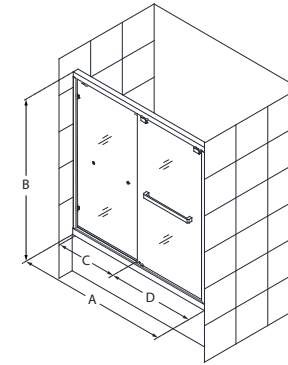

Encore™

Sliding/Bypass Door

Chrome Brushed Nickel Oil Rubbed Bronze Satin Black

- 5/16" (8mm) thick ANSI certified clear tempered glass
- DreamLine exclusive ClearMax™ protective water repellent and stain resistant glass coating
- Specially designed rollers create a smooth, quiet gliding operation
- Double sliding bypass configuration allows entry to the shower from left or right side
- Wall profiles accommodate up to 3/8" for out-of-plumb (uneven walls)
- Top and bottom guiderails can be trimmed up to 4" for width adjustment
- **IMPORTANT! All measurements should be taken only AFTER walls are finished (tile, back walls, etc.)**
- Professional installation is recommended

Configuration 1

SKU	A MODEL WIDTH	B MODEL HEIGHT	C ACCESS WIDTH	D DOOR WIDTH	-01 CHROME	-04 BRUSHED NICKEL	-06 OIL RUBBED BRONZE	-09 SATIN BLACK
SHDR-1648760	44"- 48"	76"	18 5/16" - 22 5/16"	24 5/8"	-	-	-	-
SHDR-1654760	50"- 54"	76"	20 1/2" - 24 1/2"	27 5/8"	-	-	-	-
SHDR-1660760	56"- 60"	76"	23 1/2" - 27 1/2"	30 5/8"	-	-	-	-

Configuration 2

SKU	A MODEL WIDTH	B MODEL HEIGHT	C ACCESS WIDTH	D DOOR WIDTH	-01 CHROME	-04 BRUSHED NICKEL	-06 OIL RUBBED BRONZE	-09 SATIN BLACK
SHDR-1660580	56"- 60"	58"	23 1/2" - 27 1/2"	30 5/8"	-	-	-	-