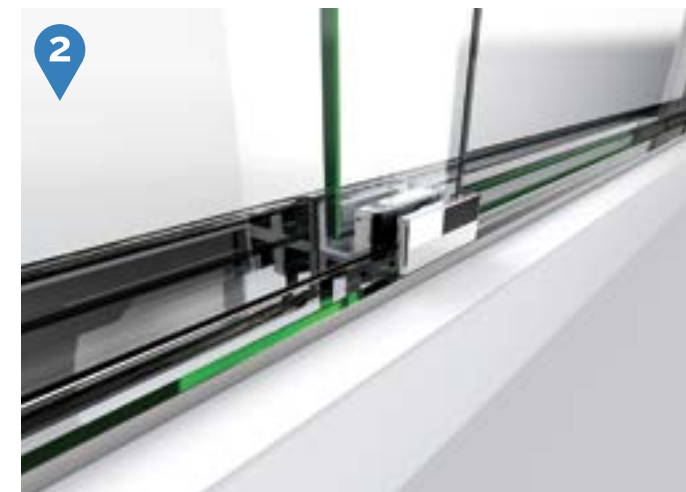

Encore™

Sliding/Bypass Door

Chrome Brushed Nickel Oil Rubbed Bronze Satin Black

- 5/16" (8mm) thick ANSI certified clear tempered glass
- DreamLine exclusive ClearMax™ protective water repellent and stain resistant glass coating
- Specially designed rollers create a smooth, quiet gliding operation
- Double sliding bypass configuration allows entry to the shower from left or right side
- Wall profiles accommodate up to 3/8" for out-of-plumb (uneven walls)
- Top and bottom guiderails can be trimmed up to 4" for width adjustment
- **IMPORTANT! All measurements should be taken only AFTER walls are finished (tile, back walls, etc.)**
- Professional installation is recommended

Configuration 1

SKU	A MODEL WIDTH	B MODEL HEIGHT	C ACCESS WIDTH	D DOOR WIDTH	-01 CHROME	-04 BRUSHED NICKEL	-06 OIL RUBBED BRONZE	-09 SATIN BLACK
SHDR-1648760	44"- 48"	76"	18 5/16" - 22 5/16"	24 5/8"	-	-	-	-
SHDR-1654760	50"- 54"	76"	20 1/2" - 24 1/2"	27 5/8"	-	-	-	-
SHDR-1660760	56"- 60"	76"	23 1/2" - 27 1/2"	30 5/8"	-	-	-	-

Configuration 2

SKU	A MODEL WIDTH	B MODEL HEIGHT	C ACCESS WIDTH	D DOOR WIDTH	-01 CHROME	-04 BRUSHED NICKEL	-06 OIL RUBBED BRONZE	-09 SATIN BLACK
SHDR-1660580	56"- 60"	58"	23 1/2" - 27 1/2"	30 5/8"	-	-	-	-