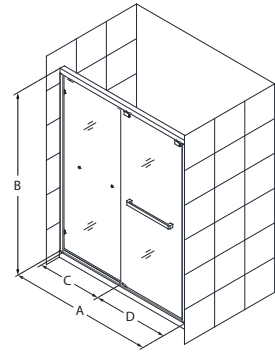

Encore™

Sliding/Bypass Door

Chrome Brushed Nickel Oil Rubbed Bronze Satin Black

- 5/16" (8mm) thick ANSI certified clear tempered glass
- DreamLine exclusive ClearMax™ protective water repellent and stain resistant glass coating
- Specially designed rollers create a smooth, quiet gliding operation
- Double sliding bypass configuration allows entry to the shower from left or right side
- Wall profiles accommodate up to 3/8" for out-of-plumb (uneven walls)
- Top and bottom guiderails can be trimmed up to 4" for width adjustment
- **IMPORTANT! All measurements should be taken only AFTER walls are finished (tile, back walls, etc.)**
- Professional installation is recommended

Configuration 1

SKU	A MODEL WIDTH	B MODEL HEIGHT	C ACCESS WIDTH	D DOOR WIDTH	-01 CHROME	-04 BRUSHED NICKEL	-06 OIL RUBBED BRONZE	-09 SATIN BLACK
SHDR-1648760	44"- 48"	76"	18 5/16" - 22 5/16"	24 5/8"	-	-	-	-
SHDR-1654760	50"- 54"	76"	20 1/2" - 24 1/2"	27 5/8"	-	-	-	-
SHDR-1660760	56"- 60"	76"	23 1/2" - 27 1/2"	30 5/8"	-	-	-	-

Configuration 2

SKU	A MODEL WIDTH	B MODEL HEIGHT	C ACCESS WIDTH	D DOOR WIDTH	-01 CHROME	-04 BRUSHED NICKEL	-06 OIL RUBBED BRONZE	-09 SATIN BLACK
SHDR-1660580	56"- 60"	58"	23 1/2" - 27 1/2"	30 5/8"	-	-	-	-