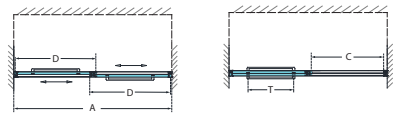

Encore™

Sliding/Bypass Door

Chrome Brushed Nickel Oil Rubbed Bronze Satin Black

- 5/16" (8mm) thick ANSI certified clear tempered glass
- DreamLine exclusive ClearMax™ protective water repellent and stain resistant glass coating
- Specially designed rollers create a smooth, quiet gliding operation
- Double sliding bypass configuration allows entry to the shower from left or right side
- Wall profiles accommodate up to 3/8" for out-of-plumb (uneven walls)
- Top and bottom guiderails can be trimmed up to 4" for width adjustment
- **IMPORTANT! All measurements should be taken only AFTER walls are finished (tile, back walls, etc.)**
- Professional installation is recommended

Configuration 1

SKU	A MODEL WIDTH	B MODEL HEIGHT	C ACCESS WIDTH	D DOOR WIDTH	-01 CHROME	-04 BRUSHED NICKEL	-06 OIL RUBBED BRONZE	-09 SATIN BLACK
SHDR-1648760	44"- 48"	76"	18 5/16" - 22 5/16"	24 5/8"	-	-	-	-
SHDR-1654760	50"- 54"	76"	20 1/2" - 24 1/2"	27 5/8"	-	-	-	-
SHDR-1660760	56"- 60"	76"	23 1/2" - 27 1/2"	30 5/8"	-	-	-	-

Configuration 2

SKU	A MODEL WIDTH	B MODEL HEIGHT	C ACCESS WIDTH	D DOOR WIDTH	-01 CHROME	-04 BRUSHED NICKEL	-06 OIL RUBBED BRONZE	-09 SATIN BLACK
SHDR-1660580	56"- 60"	58"	23 1/2" - 27 1/2"	30 5/8"	-	-	-	-