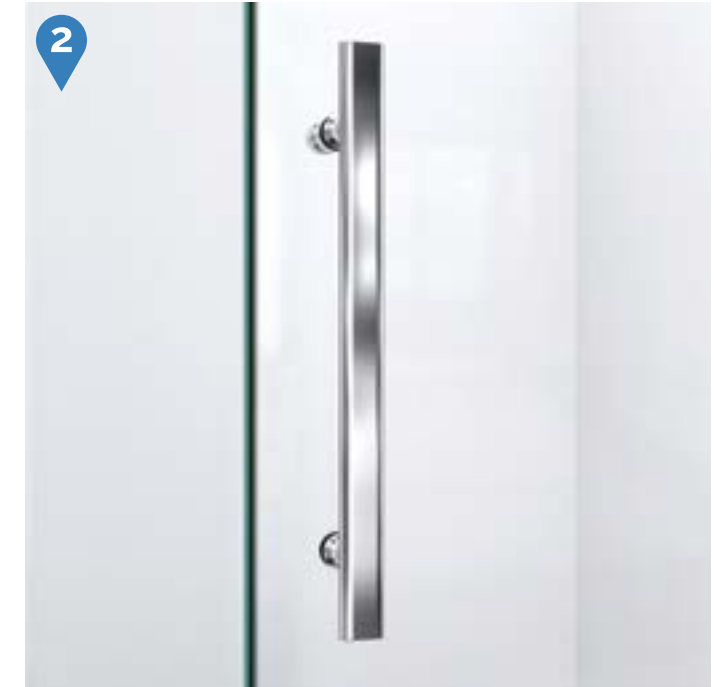

Quatra Lux™ Swing Door

Chrome Brushed Nickel Oil Rubbed Bronze Satin Black

- Premium 3/8" (10mm) thick ANSI certified clear tempered glass
- DreamLine exclusive ClearMax™ protective water repellent and stain resistant glass coating
- Fully Frameless design for an open and spacious feeling
- Stainless steel support arms or L-bars are required for stability of the enclosure

- Solid brass wall brackets and self-closing hinges
- **IMPORTANT! All measurements should be taken only AFTER walls are finished (tile, back walls, etc.)**
- **ATTENTION!** This model has no width or out-of-plumb adjustment
- Professional installation is recommended

Quatra Lux™

Configuration 1 (Support Arm)

SKU	A MODEL WIDTH	B MODEL HEIGHT	C ACCESS WIDTH	D DOOR WIDTH	G RETURN PANEL WIDTH	N HINGE PANEL WIDTH	-01 CHROME	-04 BRUSHED NICKEL	-06 OIL RUBBED BRONZE	-09 SATIN BLACK
SHEN-1334340	34 3/8"	72"	22 5/8"	23 5/8"	34 1/4"	10"	-	-	-	-
SHEN-1332460	46 3/8"	72"	22 5/8"	23 5/8"	32 1/4"	22"	-	-	-	-
SHEN-1334460	46 3/8"	72"	22 5/8"	23 5/8"	34 1/4"	22"	-	-	-	-
SHEN-1334580	58 3/8"	72"	22 5/8"	23 5/8"	34 1/4"	34"	-	-	-	-

Configuration 2 (L-Bar)

SKU	A MODEL WIDTH	B MODEL HEIGHT	C ACCESS WIDTH	D DOOR WIDTH	G RETURN PANEL WIDTH	N HINGE PANEL WIDTH	-01 CHROME	-04 BRUSHED NICKEL	-06 OIL RUBBED BRONZE	-09 SATIN BLACK
SHEN-1334341	34 3/8"	72"	22 5/8"	23 5/8"	34 1/4"	10"	-	-	-	-
SHEN-1332461	46 3/8"	72"	22 5/8"	23 5/8"	32 1/4"	22"	-	-	-	-
SHEN-1334461	46 3/8"	72"	22 5/8"	23 5/8"	34 1/4"	22"	-	-	-	-