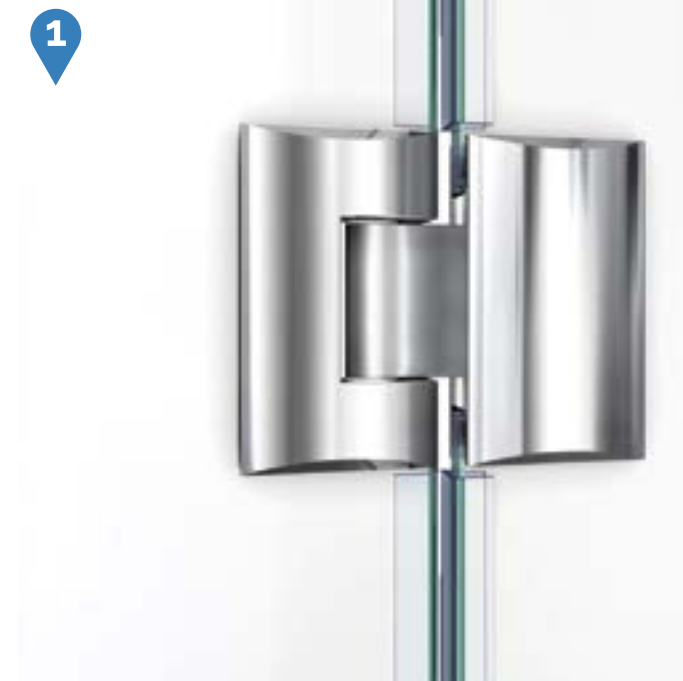

Quatra Lux™ Swing Door

Chrome Brushed Nickel Oil Rubbed Bronze Satin Black

- Premium 3/8" (10mm) thick ANSI certified clear tempered glass
- DreamLine exclusive ClearMax™ protective water repellent and stain resistant glass coating
- Fully Frameless design for an open and spacious feeling
- Stainless steel support arms or L-bars are required for stability of the enclosure

- Solid brass wall brackets and self-closing hinges
- **IMPORTANT! All measurements should be taken only AFTER walls are finished (tile, back walls, etc.)**
- **ATTENTION!** This model has no width or out-of-plumb adjustment
- Professional installation is recommended

Quatra Lux™

Configuration 1 (Support Arm)

SKU	A MODEL WIDTH	B MODEL HEIGHT	C ACCESS WIDTH	D DOOR WIDTH	G RETURN PANEL WIDTH	N HINGE PANEL WIDTH	-01 CHROME	-04 BRUSHED NICKEL	-06 OIL RUBBED BRONZE	-09 SATIN BLACK
SHEN-1334340	34 3/8"	72"	22 5/8"	23 5/8"	34 1/4"	10"	-	-	-	-
SHEN-1332460	46 3/8"	72"	22 5/8"	23 5/8"	32 1/4"	22"	-	-	-	-
SHEN-1334460	46 3/8"	72"	22 5/8"	23 5/8"	34 1/4"	22"	-	-	-	-
SHEN-1334580	58 3/8"	72"	22 5/8"	23 5/8"	34 1/4"	34"	-	-	-	-

Configuration 2 (L-Bar)

SKU	A MODEL WIDTH	B MODEL HEIGHT	C ACCESS WIDTH	D DOOR WIDTH	G RETURN PANEL WIDTH	N HINGE PANEL WIDTH	-01 CHROME	-04 BRUSHED NICKEL	-06 OIL RUBBED BRONZE	-09 SATIN BLACK
SHEN-1334341	34 3/8"	72"	22 5/8"	23 5/8"	34 1/4"	10"	-	-	-	-
SHEN-1332461	46 3/8"	72"	22 5/8"	23 5/8"	32 1/4"	22"	-	-	-	-
SHEN-1334461	46 3/8"	72"	22 5/8"	23 5/8"	34 1/4"	22"	-	-	-	-