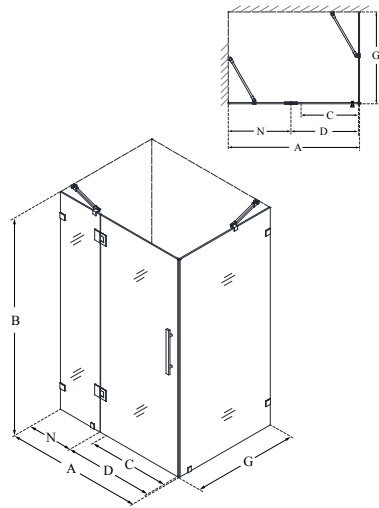

- Solid brass wall brackets and self-closing hinges
- **IMPORTANT! All measurements should be taken only AFTER walls are finished (tile, back walls, etc.)**
- **ATTENTION!** This model has no width or out-of-plumb adjustment
- Professional installation is recommended

Quatra Lux™

Configuration 1 (Support Arm)

SKU	A MODEL WIDTH	B MODEL HEIGHT	C ACCESS WIDTH	D DOOR WIDTH	G RETURN PANEL WIDTH	N HINGE PANEL WIDTH	-01 CHROME	-04 BRUSHED NICKEL	-06 OIL RUBBED BRONZE	-09 SATIN BLACK
SHEN-1334340	34 3/8"	72"	22 5/8"	23 5/8"	34 1/4"	10"	-	-	-	-
SHEN-1332460	46 3/8"	72"	22 5/8"	23 5/8"	32 1/4"	22"	-	-	-	-
SHEN-1334460	46 3/8"	72"	22 5/8"	23 5/8"	34 1/4"	22"	-	-	-	-
SHEN-1334580	58 3/8"	72"	22 5/8"	23 5/8"	34 1/4"	34"	-	-	-	-

Configuration 2 (L-Bar)

SKU	A MODEL WIDTH	B MODEL HEIGHT	C ACCESS WIDTH	D DOOR WIDTH	G RETURN PANEL WIDTH	N HINGE PANEL WIDTH	-01 CHROME	-04 BRUSHED NICKEL	-06 OIL RUBBED BRONZE	-09 SATIN BLACK
SHEN-1334341	34 3/8"	72"	22 5/8"	23 5/8"	34 1/4"	10"	-	-	-	-
SHEN-1332461	46 3/8"	72"	22 5/8"	23 5/8"	32 1/4"	22"	-	-	-	-
SHEN-1334461	46 3/8"	72"	22 5/8"	23 5/8"	34 1/4"	22"	-	-	-	-

Matching Bases

SKU	MODEL DIMENSIONS	SUGGESTED MATCHING BASE	DRAIN LOCATION	BASE DIMENSIONS	BASE COLOR
SHEN-1334340 SHEN-1334341	34 1/4" x 34 3/8" x 72"	DLT-1036360	Corner Drain	36" x 36" x 2 3/4"	White Biscuit (-22) Black (-88)
SHEN-1332460 SHEN-1332461	32 1/4" x 46 3/8" x 72"	DLT-1034481	Left Drain	34" x 48" x 2 3/4"	
		DLT-1034482	Right Drain		
SHEN-1334460 SHEN-1334461	34 1/4" x 46 3/8" x 72"	DLT-1036481	Left Drain	36" x 48" x 2 3/4"	
		DLT-1036482	Right Drain		
SHEN-1334580	34" x 58 3/8" x 72"	DLT-1036600	Center Drain	36" x 60" x 2 3/4"	
		DLT-1036601	Left Drain		
		DLT-1036602	Right Drain		