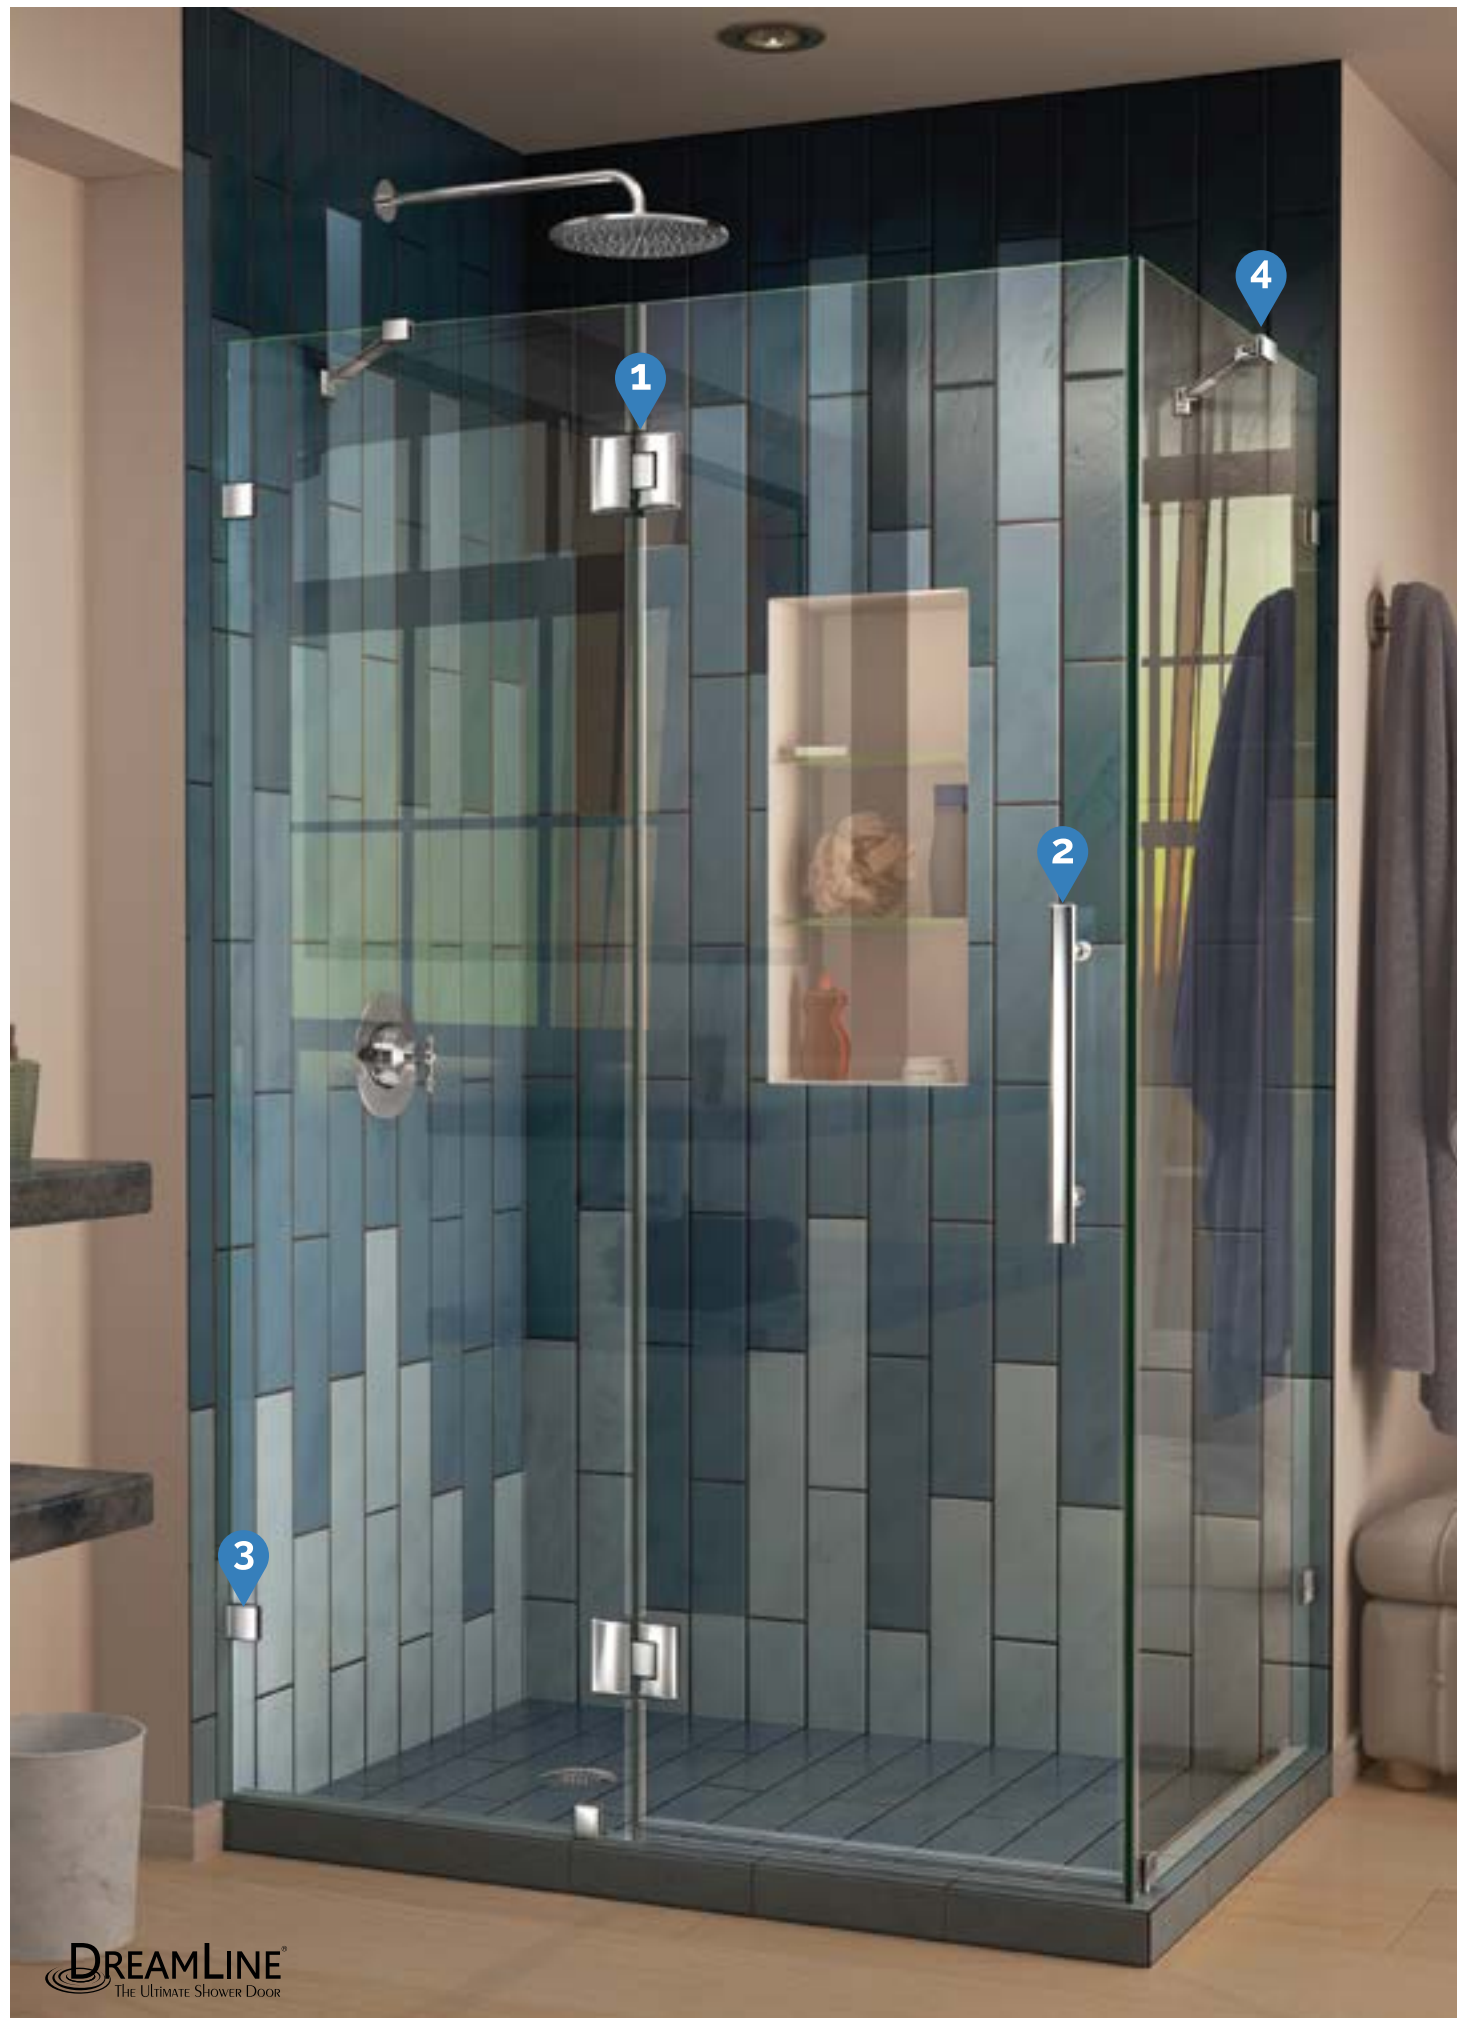

Quatra Lux™ Swing Door

Chrome Brushed Nickel Oil Rubbed Bronze Satin Black

- Premium 3/8" (10mm) thick ANSI certified clear tempered glass
- DreamLine exclusive ClearMax™ protective water repellent and stain resistant glass coating
- Fully Frameless design for an open and spacious feeling
- Stainless steel support arms or L-bars are required for stability of the enclosure

- Solid brass wall brackets and self-closing hinges
- **IMPORTANT! All measurements should be taken only AFTER walls are finished (tile, back walls, etc.)**
- **ATTENTION!** This model has no width or out-of-plumb adjustment
- Professional installation is recommended

Configuration 2 (L-Bar)

SKU	A MODEL WIDTH	B MODEL HEIGHT	C ACCESS WIDTH	D DOOR WIDTH	G RETURN PANEL WIDTH	N HINGE PANEL WIDTH	-01 CHROME	-04 BRUSHED NICKEL	-06 OIL RUBBED BRONZE	-09 SATIN BLACK
SHEN-1334341	34 3/8"	72"	22 5/8"	23 5/8"	34 1/4"	10"	-	-	-	-
SHEN-1332461	46 3/8"	72"	22 5/8"	23 5/8"	32 1/4"	22"	-	-	-	-
SHEN-1334461	46 3/8"	72"	22 5/8"	23 5/8"	34 1/4"	22"	-	-	-	-

Matching Bases

SKU	MODEL DIMENSIONS	SUGGESTED MATCHING BASE	DRAIN LOCATION	BASE DIMENSIONS	BASE COLOR
SHEN-1334340 SHEN-1334341	34 1/4" x 34 3/8" x 72"	DLT-1036360	Corner Drain	36" x 36" x 2 3/4"	White Biscuit (-22) Black (-88)
SHEN-1332460 SHEN-1332461	32 1/4" x 46 3/8" x 72"	DLT-1034481	Left Drain	34" x 48" x 2 3/4"	
		DLT-1034482	Right Drain		
SHEN-1334460 SHEN-1334461	34 1/4" x 46 3/8" x 72"	DLT-1036481	Left Drain	36" x 48" x 2 3/4"	
		DLT-1036482	Right Drain		
SHEN-1334580	34" x 58 3/8" x 72"	DLT-1036600	Center Drain	36" x 60" x 2 3/4"	
		DLT-1036601	Left Drain		
		DLT-1036602	Right Drain		