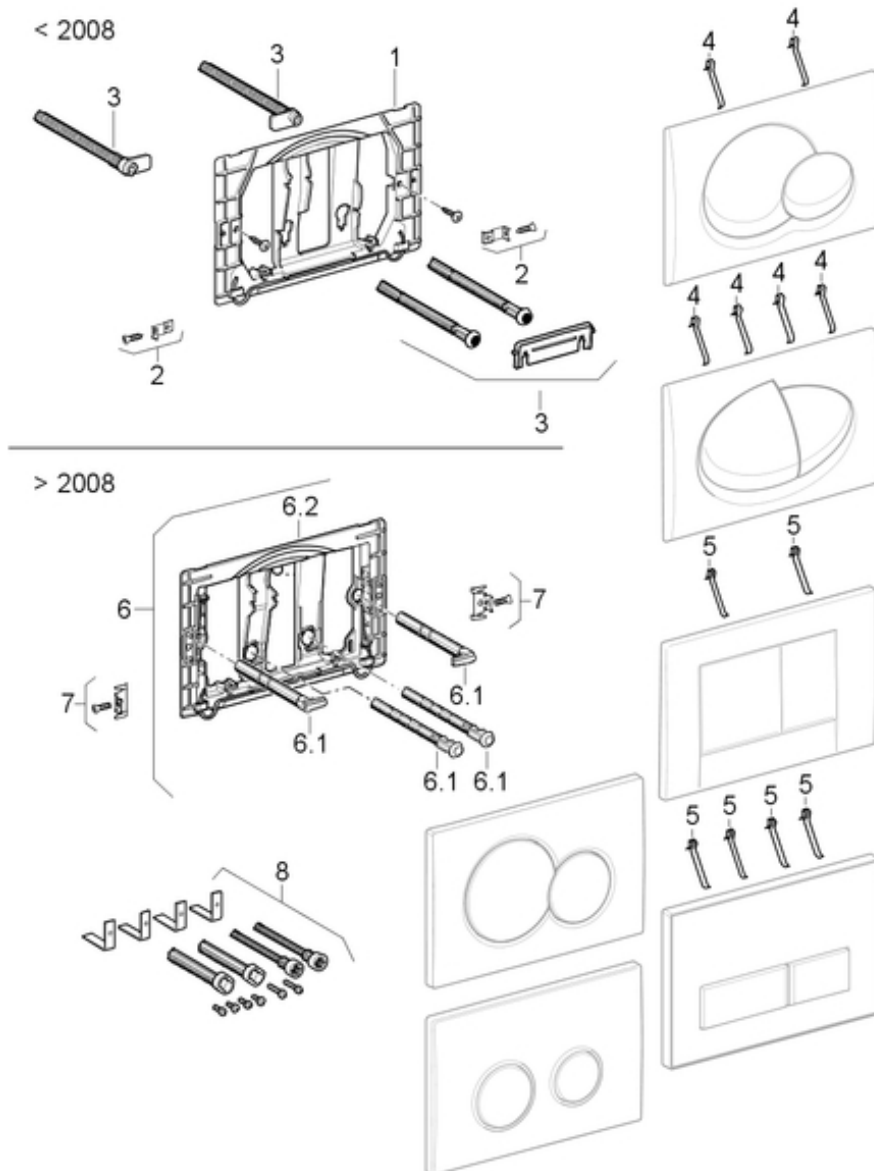

Gebert actuator plates Samba, Bolero, Twist, Sigma01, Sigma20, Sigma50 for dual flush
Year of manufacture 2001-

115.770.10.1	115.770.10.5	115.770.11.1	115.770.11.2	115.770.11.5
115.770.13.1	115.770.21.1	115.770.21.5	115.770.45.1	115.770.46.1
115.770.46.5	115.770.81.1	115.770.BK.1	115.770.BM.1	115.770.BN.1
115.770.BP.1	115.770.BY.1	115.770.CG.1	115.770.CG.5	115.770.CP.1
115.770.CR.1	115.770.DK.1	115.770.DK.5	115.770.DP.1	115.770.DR.1

> more

Model name:
Samba, Bolero, Twist, Sigma01,
Sigma20, Sigma50
Assembly group:

Dimension / Design:
24.6 x 16.4 cm
PA number:

Pos.	Description	Article no.	Comment
1	FLUSHPLATE FIXING FRAME FOR NEW PLATES	240.935.00.1	
2	AV screws Twist plate + allen key set-2	240.698.00.1	
3	Rod set to screw together	241.875.00.1	Until the end of 2007
4	spring for actuator plate	813.514.00.1	
5	spring for Kappa plates set-10	241.295.00.1	
6	conversion set for toolfree installation	241.873.00.1	
6.1	actuator rod set mount w/o tool	241.874.00.1	From 2008
6.2	mounting frame tool-free	241.876.00.1	From 2008
7	Screw for Twist, Tango, Mambo set-2	241.877.00.1	For tool-free mounting frame
8	extension set for C/C UP200/UP300	240.938.00.1	

> Geberit Sigma concealed cistern 12 cm, for PEX connector, front actuation

> Geberit Sigma concealed cistern 12 cm (UP300), front actuation

> Geberit UP300 concealed cistern for PEX connector, front actuation

> Geberit Sigma concealed cistern 12 cm, front actuation

> Geberit UP700 concealed cistern

> Geberit Sigma concealed cistern 8 cm, front actuation

> Geberit Sigma concealed cistern 7.5 cm, front actuation