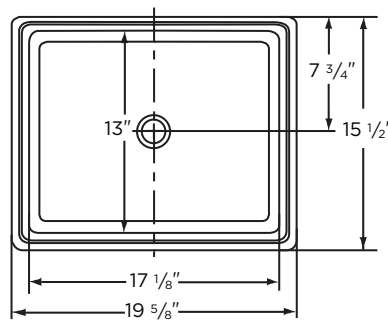

Features:

- 19 5/8" x 15 1/2" Square Lavatory
- Front overflow for seamless visual appearance in any bathroom or powder room setting
- No faucet holes; wall-mount or deck-mounted faucet required for installation
- Anchoring kit sold separately (99-190)

Dimensions:

Height 6 7/8"
 Width 19 5/8"
 Depth 15 1/2"
 Shipping Weight 22 lbs

Warranty:

- Limited Lifetime Warranty

Drain not included

Job Name	
Date	
Model Specified	
Quantity	
Customer	
Contractor	
Architect/engineer	

www.gerberonline.com

GERBER

Wicker Park Lavatory

12-791 Undercounter

NOTES:

All dimensions are in inches.
Sealing compound containing oil should never be used when installing basin under marble slab.
Due to variation in ware we recommend using basin as a template.
Anchoring device furnished only when specified.
Illustrations may not be drawn to scale.

IMPORTANT:

Dimensions of fixtures are nominal and may vary within the range of tolerances established by ASME Standard A 112.19.2.