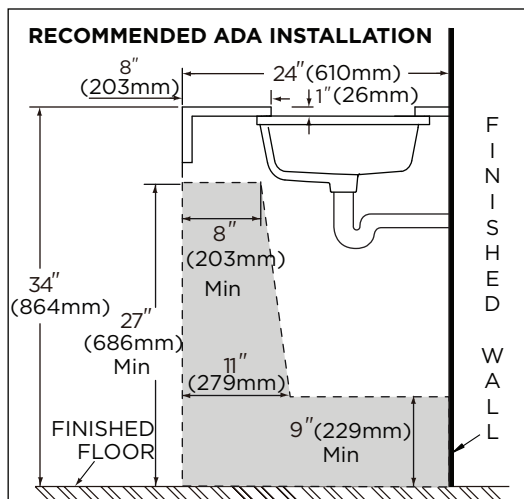

Features:

- 19 5/8" x 15 1/2" Square Lavatory
- Front overflow for seamless visual appearance in any bathroom or powder room setting
- No faucet holes; wall-mount or deck-mounted faucet required for installation
- Anchoring kit sold separately (99-190)

Dimensions:

Height 6 7/8"
 Width 19 5/8"
 Depth 15 1/2"
 Shipping Weight 22 lbs

Warranty:

- Limited Lifetime Warranty

Drain not included

Job Name	
Date	
Model Specified	
Quantity	
Customer	
Contractor	
Architect/engineer	

www.gerberonline.com

GERBER

Wicker Park Lavatory

12-791 Undercounter

NOTES:

All dimensions are in inches.
Sealing compound containing oil should never be used when installing basin under marble slab.
Due to variation in ware we recommend using basin as a template.
Anchoring device furnished only when specified.
Illustrations may not be drawn to scale.

IMPORTANT:

Dimensions of fixtures are nominal and may vary within the range of tolerances established by ASME Standard A 112.19.2.