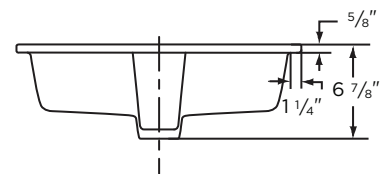

Features:

- 19 5/8" x 15 1/2" Square Lavatory
- Front overflow for seamless visual appearance in any bathroom or powder room setting
- No faucet holes; wall-mount or deck-mounted faucet required for installation
- Anchoring kit sold separately (99-190)

Dimensions:

Height 6 7/8"
 Width 19 5/8"
 Depth 15 1/2"
 Shipping Weight 22 lbs

Warranty:

- Limited Lifetime Warranty

Drain not included

Job Name	
Date	
Model Specified	
Quantity	
Customer	
Contractor	
Architect/engineer	

www.gerberonline.com

GERBER

Wicker Park Lavatory

12-791 Undercounter

NOTES:

All dimensions are in inches.
Sealing compound containing oil should never be used when installing basin under marble slab.
Due to variation in ware we recommend using basin as a template.
Anchoring device furnished only when specified.
Illustrations may not be drawn to scale.