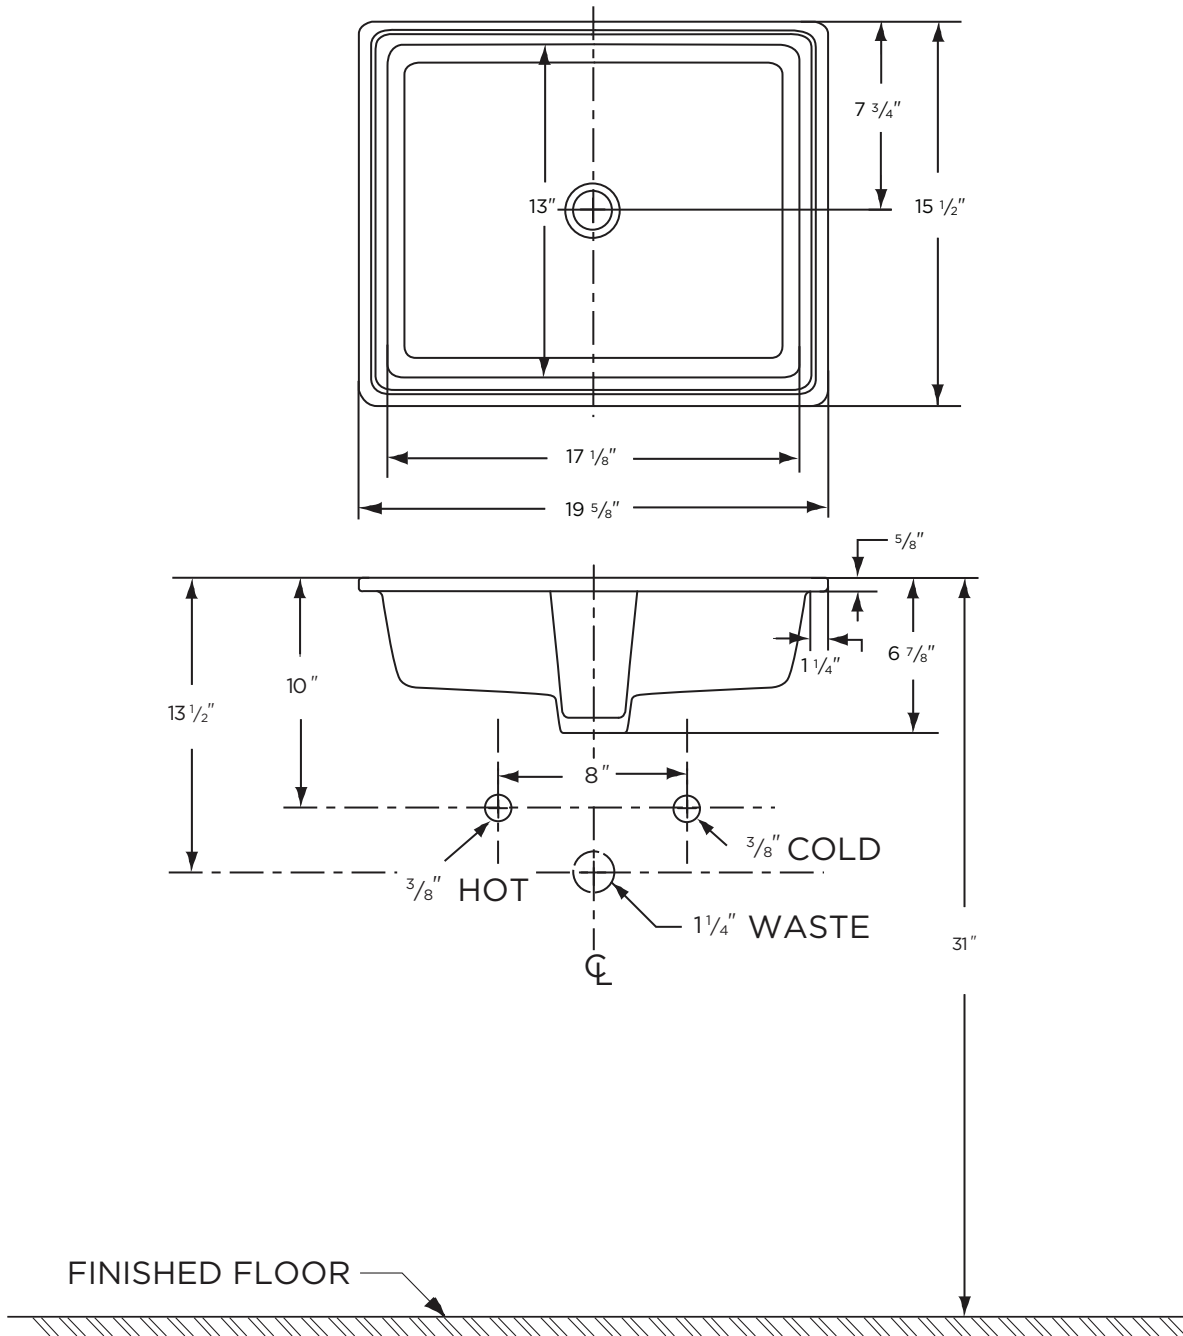

Features:

- 19 5/8" x 15 1/2" Square Lavatory
- Front overflow for seamless visual appearance in any bathroom or powder room setting
- No faucet holes; wall-mount or deck-mounted faucet required for installation
- Anchoring kit sold separately (99-190)

Dimensions:

Height 6 7/8"
 Width 19 5/8"
 Depth 15 1/2"
 Shipping Weight 22 lbs

Warranty:

- Limited Lifetime Warranty

Drain not included

Job Name	
Date	
Model Specified	
Quantity	
Customer	
Contractor	
Architect/engineer	

www.gerberonline.com

GERBER

Wicker Park Lavatory

12-791 Undercounter

NOTES:

All dimensions are in inches.
Sealing compound containing oil should never be used when installing basin under marble slab.
Due to variation in ware we recommend using basin as a template.
Anchoring device furnished only when specified.
Illustrations may not be drawn to scale.

IMPORTANT:

Dimensions of fixtures are nominal and may vary within the range of tolerances established by ASME Standard A 112.19.2.