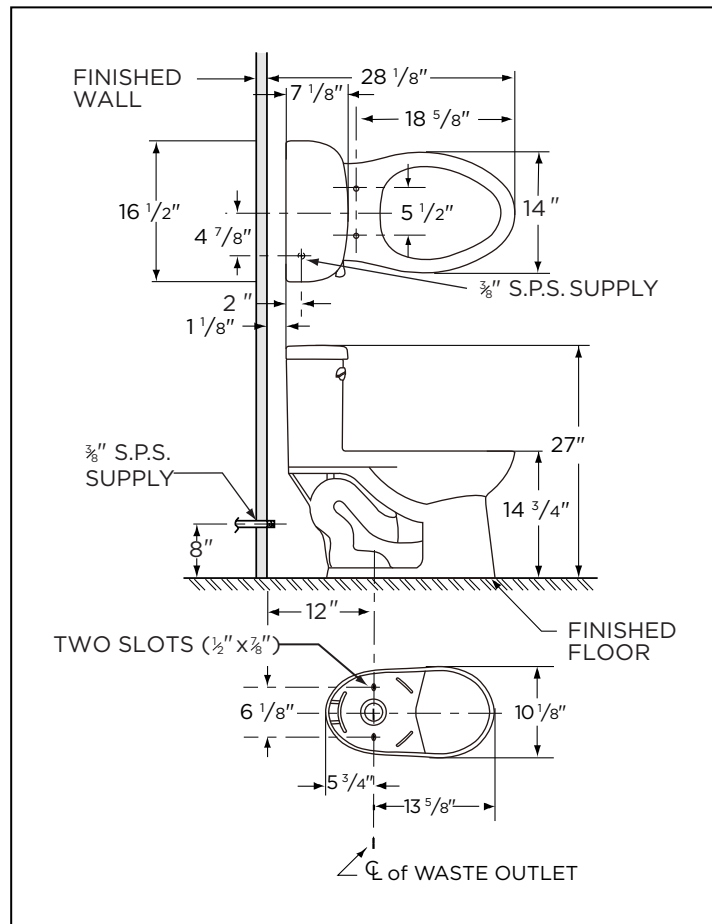

### Fixtures:

Configuration	one-piece, compact elongated
Water per Flush	1.28 gpf (4.8 Lpf)
Rough-In	12"
Height	27"
Width	16 1/2"
Depth	28 1/8"
Trapway	2"
Large Water Surface	9 7/8" x 7 1/2"
Shipping Weight	78 lbs

### Warranty:

- Limited lifetime warranty

NOTES: All dimensions are in inches. Illustrations may not be drawn to scale.

#### IMPORTANT:

Dimensions of fixtures are nominal and may vary within the range of tolerances established by ASME standard A 112.19.2 THIS FIXTURE QUALIFIES ACCORDING TO ASME TEST PROCEDURES AS A HIGH EFFICIENCY WATER CLOSET WITH AN AVERAGE CONSUMPTION OF 1.28 gpf (4.8 Lpf) OR LESS.