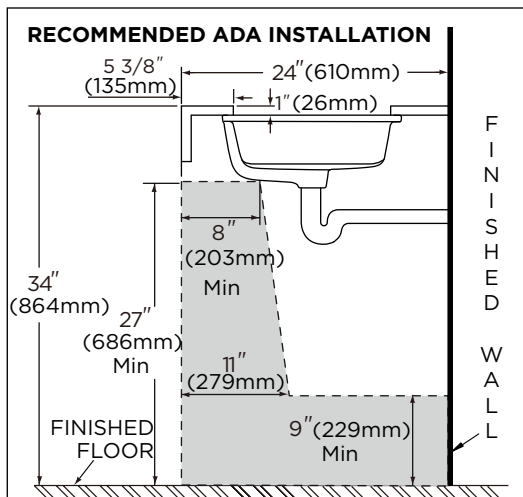

Warranty:

- Limited Lifetime Warranty; Five (5) Year Limited Warranty on other Parts

NOTES: Illustrations may not be drawn to scale.

* Dimensions shown for locations of supply lines and "P" trap are suggested.

IMPORTANT:

Dimensions of fixtures are nominal and may vary within the range of tolerances established by ASME standard A 112.19.2