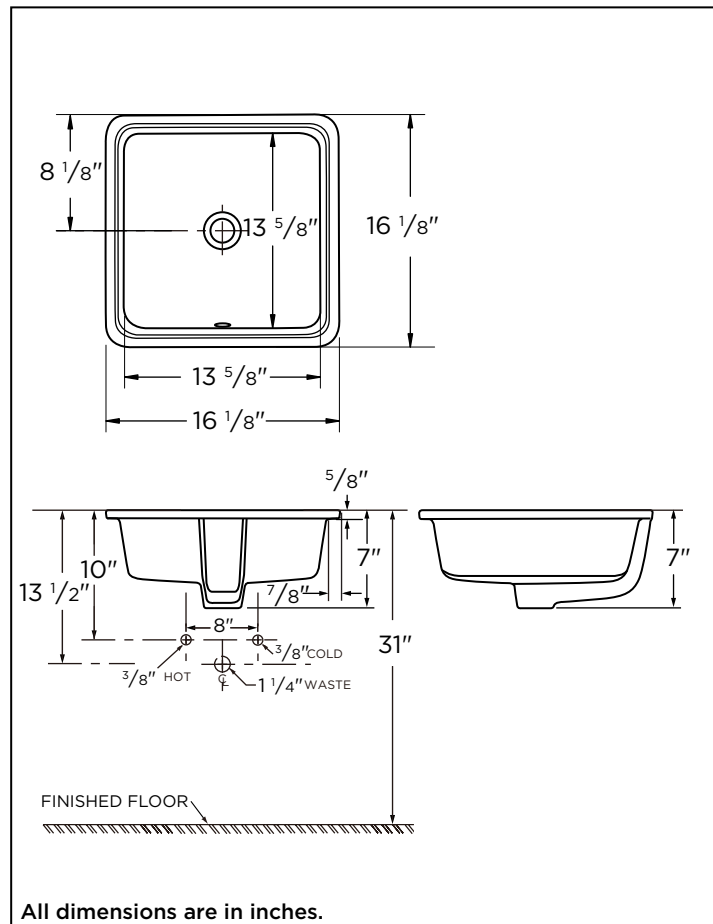

Warranty:

- Limited Lifetime Warranty; Five (5) Year Limited Warranty on other Parts

NOTES: Illustrations may not be drawn to scale.

* Dimensions shown for locations of supply lines and "P" trap are suggested.

IMPORTANT:

Dimensions of fixtures are nominal and may vary within the range of tolerances established by ASME standard A 112.19.2