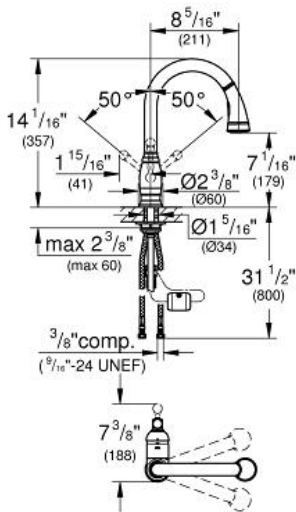

BRIDGEFORD Single-Handle Kitchen Faucet

MODEL # 33870002

GROHE America, Inc | 200 North Gary Avenue, Suite G, Roselle, IL 60172
Phone: +1 (800) 444-7643 | Fax: +1 (800) 225-2778 | us-customerservice@grohe.com

Pure Freude an Wasser

GROHE

Product Description: Single-Handle Kitchen Faucet

Standard Specification:

- Single hole installation
- Swivel Spout
- Swivel area 360°
- Adjustable flow rate limiter
- **Pull-out Dual Spray Control** - switches back and forth between regular flow and spray
- Automatic returning
- Integrated non-return valve
- Locking Push Button Control - to switch from regular flow to spray
- Automatic return to aerator
- Flexible hose connections
- Quick installation system
- Protected against backflow
- **SpeedClean®** anti-lime system
- **GROHE SilkMove** 35 mm ceramic cartridge
- 8 1/4" Spout Reach
- Max Flow Rate: 1.75 gpm (6.6 L/min)