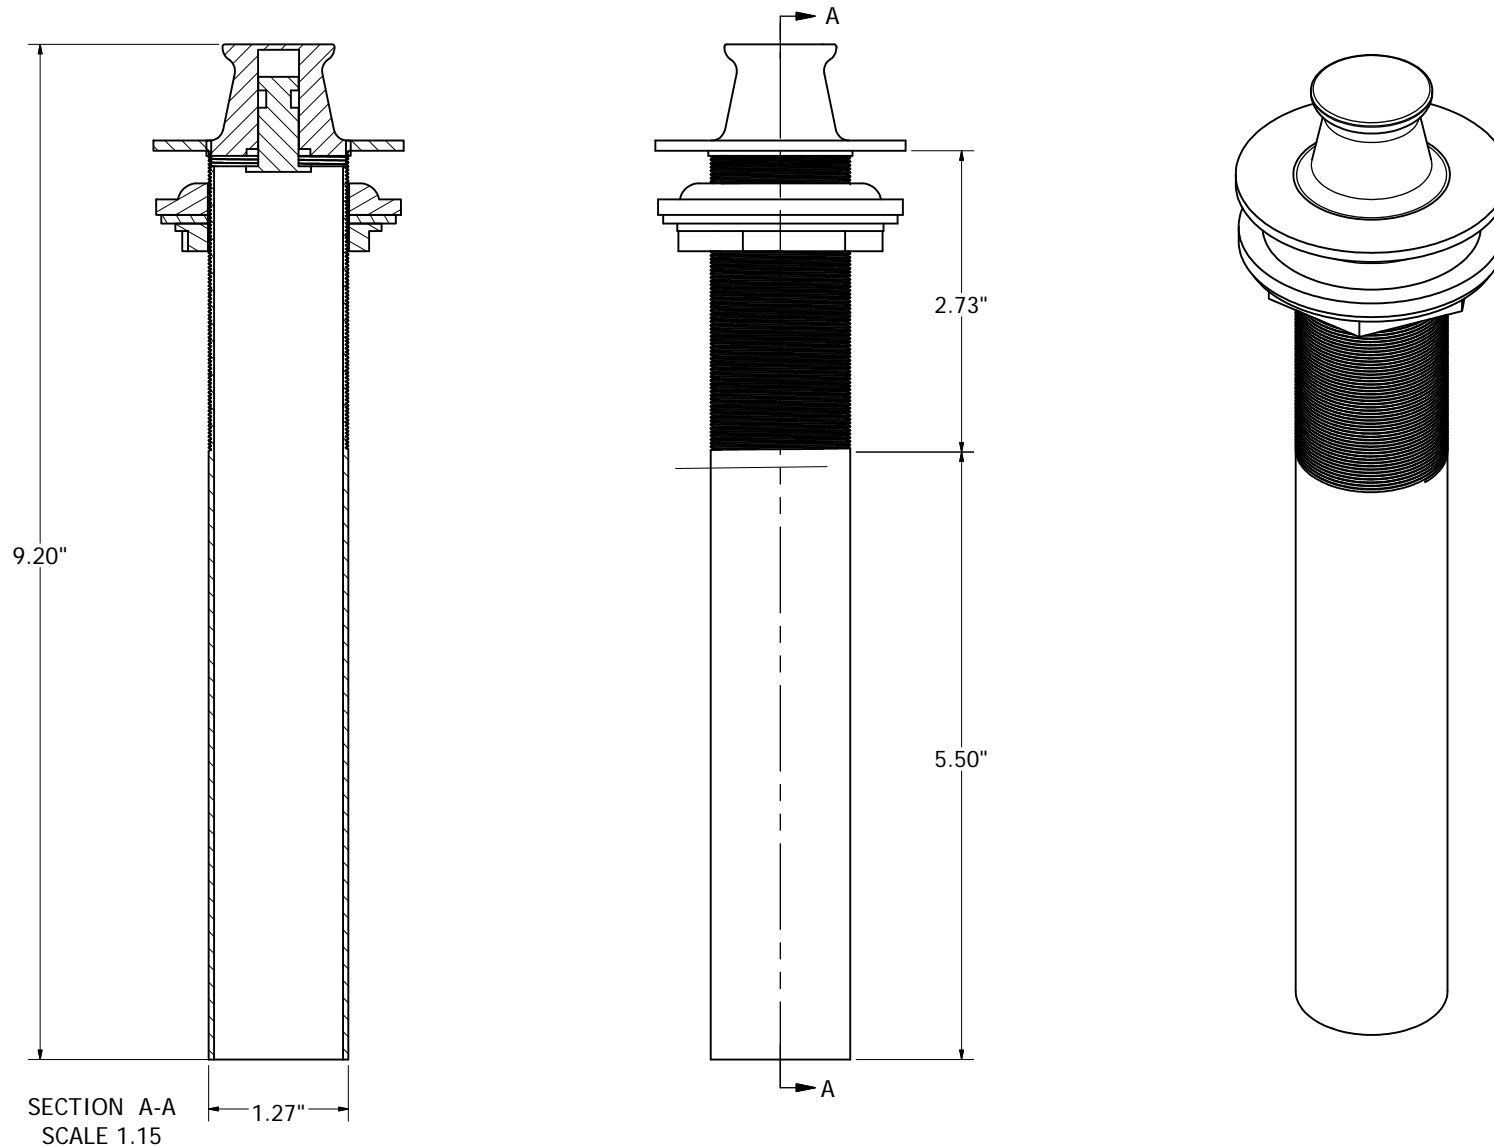

LAV LIFT & TURN DRAIN WITHOUT OVERFLOW HOLES

PHONE NUMBER
1-800-355-6637
FAX NUMBER
1-800-462-6991
SCALE 1.25 : 1 DATE 8-19-11
SHEET 1 OF 1
DRAWN BY
ASHLEY KRALOVEC

PART NO.	P35003	P3500BN	P3500NP	P3500PB	P3500RB	P3500WB
FINISH	CHROME PLATED	BRUSHED NICKEL (PVD)	PEARL NICKEL (PVD)	POLISHED BRASS	OIL RUBBED BRONZE	OLD WORLD BRONZE