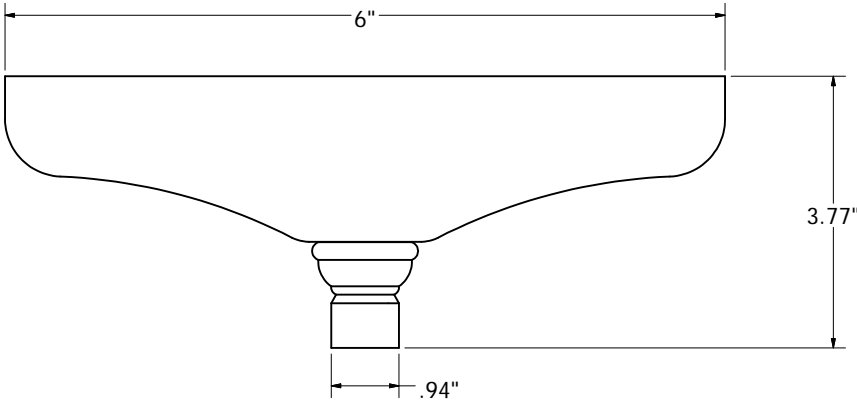

ROUND SHOWER HEAD WITH TIPS DIAMETER 6"

PHONE NUMBER
1-800-355-6637
 FAX NUMBER
1-800-462-6991
 SCALE 1 : 1 DATE 8-30-11
 SHEET
1 OF 1
 DRAWN BY
ASHLEY KRALOVEC

PART NO.	S01084	S01184	S0184BN	S0184NP	S0184RB	S0184WB
FINISH	CHROME PLATED	POLISHED BRASS	BRUSHED NICKEL	PEARL NICKEL	OIL RUBBED BRONZE	OLD WORLD BRONZE