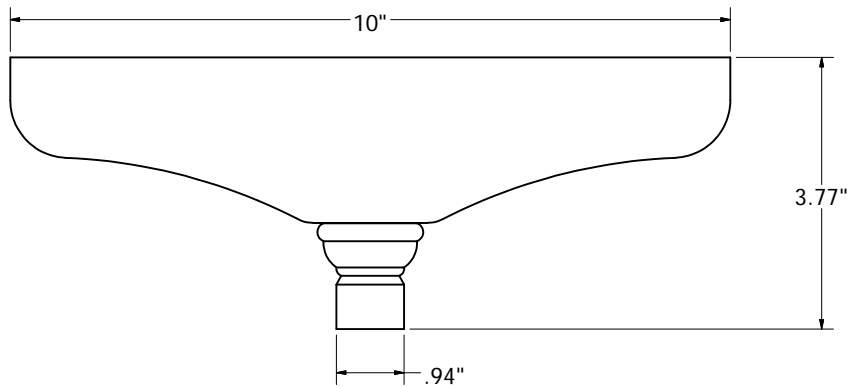

ROUND SHOWER HEAD WITH TIPS DIAMETER 10"

PHONE NUMBER
1-800-355-6637
FAX NUMBER
1-800-462-6991
SCALE .75 : 1 DATE 8-30-11
SHEET 1 OF 1
DRAWN BY
ASHLEY KRALOVEC

PART NO.	S01086	S01186	S0186BN	S0186NP	S0186RB	S0186WB
FINISH	CHROME PLATED	POLISHED BRASS	BRUSHED NICKEL	PEARL NICKEL	OIL RUBBED BRONZE	OLD WORLD BRONZE