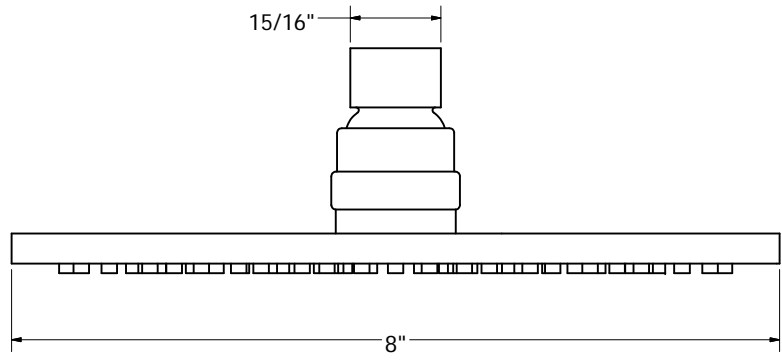

SHOWER HEAD WITH RUBBER TIPS

	PHONE NUMBER	1-800-355-6637	PART NO.	S01092	S0192BN	S0192RB	S0192WB
	FAX NUMBER	1-800-462-6991		FINISH	CHROME PLATED	BRUSHED NICKEL	OIL RUBBED BRONZE
	SCALE	DATE	SIZE		8"	8"	8"
	SHEET	1 OF 1					
DRAWN BY		ASHLEY KRALOVEC					