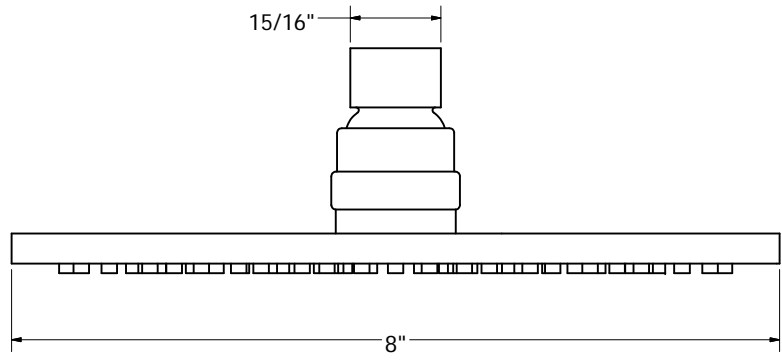

SHOWER HEAD WITH RUBBER TIPS

	PHONE NUMBER	1-800-355-6637	PART NO.	S01092	S0192BN	S0192RB	S0192WB
	FAX NUMBER	1-800-462-6991	FINISH	CHROME PLATED	BRUSHED NICKEL	OIL RUBBED BRONZE	OLD WORLD BRONZE
	SCALE	DATE		SIZE	8"	8"	8"
	SHEET	1 OF 1	DRAWN BY				
1 : 1		01-04-13	ASHLEY KRALOVEC				