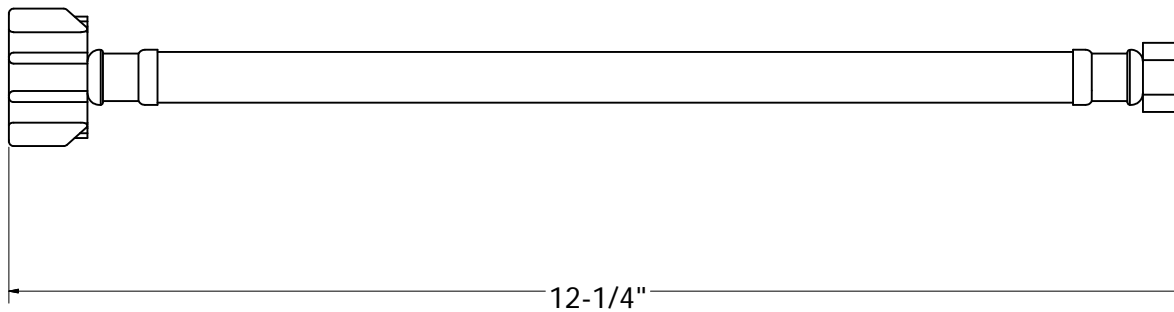

FLEIBLE STAINLESS-STEEL PLUMBING CONNECTORS

PHONE NUMBER 1-800-355-6637	PART NO.	S04216	S04217	S04218	S04219
FAX NUMBER 1-800-462-6991					
SCALE 1 : 1	DATE 4-25-13	OD X BC	3/8" X 7/8"	3/8" X 7/8"	3/8" X 7/8"
SHEET 1 OF 1	LENGTH	9	12	16	20
DRAWN BY ASHLEY KRALOVEC					