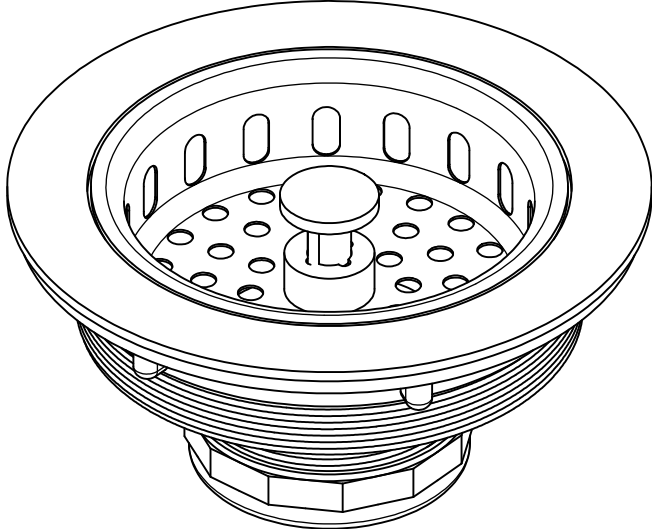

DUO STRAINER

PHONE NUMBER
1-800-355-6637
 FAX NUMBER
1-800-462-6991
 SCALE 1.5 : 1 DATE 9-01-11
 SHEET
1 OF 1
 DRAWN BY
ASHLEY KRALOVEC

PART NO.	S14007	S1407BN	S1407NP	S1407RB	S1407WB
FINISH	CHROME PLATED	BRUSHED NICKEL	PEARL NICKEL	OIL RUBBED BRONZE	OLD WORLD BRONZE