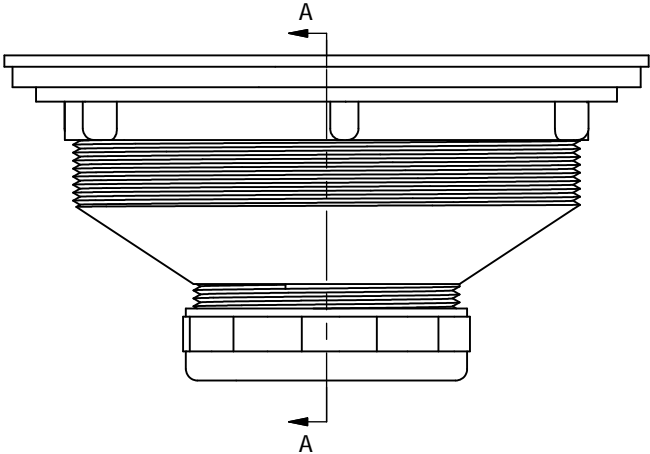

DUO STRAINER

PHONE NUMBER
1-800-355-6637
 FAX NUMBER
1-800-462-6991
 SCALE 1.5 : 1 DATE 9-01-11
 SHEET
1 OF 1
 DRAWN BY
ASHLEY KRALOVEC

PART NO.	S14007	S1407BN	S1407NP	S1407RB	S1407WB
FINISH	CHROME PLATED	BRUSHED NICKEL	PEARL NICKEL	OIL RUBBED BRONZE	OLD WORLD BRONZE