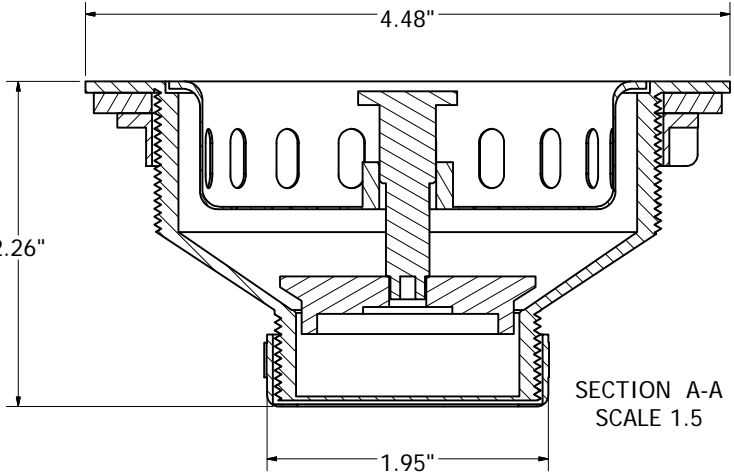

DUO STRAINER

PHONE NUMBER
1-800-355-6637
 FAX NUMBER
1-800-462-6991
 SCALE 1.5 : 1 DATE 9-01-11
 SHEET
1 OF 1
 DRAWN BY
ASHLEY KRALOVEC

PART NO.	S14007	S1407BN	S1407NP	S1407RB	S1407WB
FINISH	CHROME PLATED	BRUSHED NICKEL	PEARL NICKEL	OIL RUBBED BRONZE	OLD WORLD BRONZE