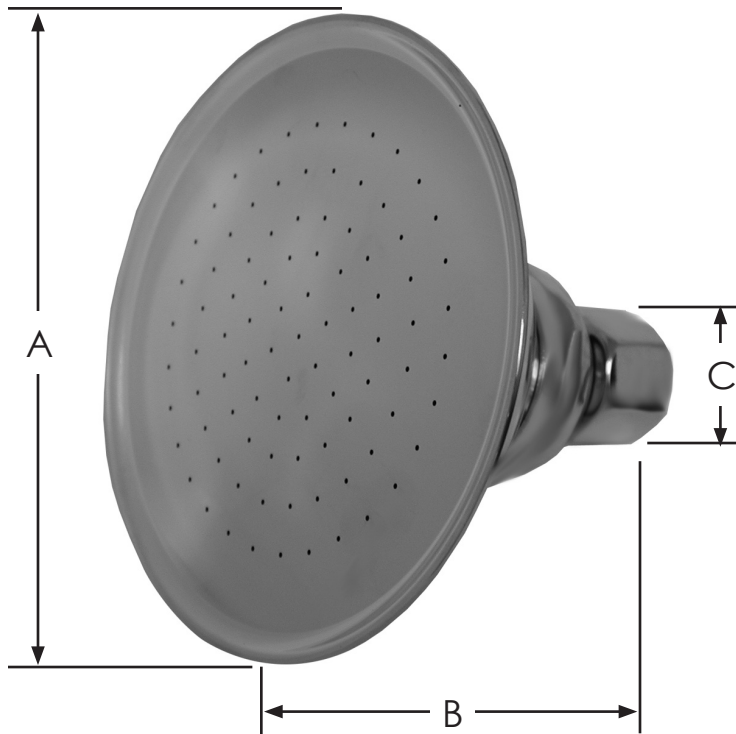

SPECIFICATION SUBMITTAL SHEET

JONES STEPHENS CORPORATION

CLASSIC SHOWER HEAD

features and benefits:

- 1/2" Swivel connection

This product and others like it can be found in the Jones Stephens catalog. Call today to order your catalog or download it from our website:
www.plumbest.com

PART NO.	SIZE	FINISH	A	B	C
<input type="checkbox"/> S01-087	5"	Chrome Plated	4-13/16"	3-3/4"	1"
<input type="checkbox"/> S01-187	5"	Polished Brass	4-13/16"	3-3/4"	1"
<input type="checkbox"/> S01-87BN	5"	Brushed Nickel	4-13/16"	3-3/4"	1"
<input type="checkbox"/> S01-87NP	5"	Pearl Nickel	4-13/16"	3-3/4"	1"
<input type="checkbox"/> S01-87RB	5"	Oil Rubbed Bronze	4-13/16"	3-3/4"	1"
<input type="checkbox"/> S01-87WB	5"	Old World Bronze	4-13/16"	3-3/4"	1"