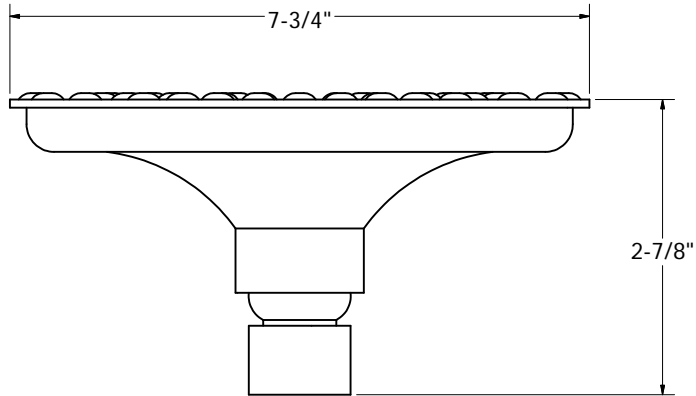

ROUND RAIN STYLE SHOWER HEAD WITH DIMPLES DIAMETER 8"

PHONE NUMBER
1-800-355-6637
FAX NUMBER
1-800-462-6991
SCALE 1.15 : 1 DATE 8-25-11
SHEET 1 OF 1
DRAWN BY
ASHLEY KRALOVEC

| | | | | |
|----------|---------------|----------------|-------------------|------------------|
| PART NO. | S01089 | S0189BN | S0189RB | S0189WB |
| FINISH | CHROME PLATED | BRUSHED NICKEL | OIL RUBBED BRONZE | OLD WORLD BRONZE |