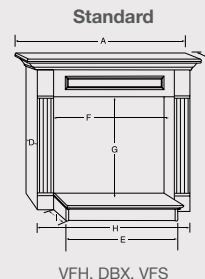

Interior Firebrick

Tavern Brown Firebrick (shown)

Trim Options

Black Face Plate (2 sizes)

Available in two sizes to attractively finish the gap between the masonry fireplace and the ISD Insert. Face Plate dimensions are: 43 1/2" W x 33" H and 50 1/4" W x 36" H. At minimum, the face plate should extend at least 1/2" over the masonry opening.

CABINET DIMENSIONS

Product	Surround	A	B	C	D	E	F	G	H	I
STANDARD WALL CABINET MANTELS (HEARTH INCLUDED WITH CABINET)										
DBX24, 24VFS	WSH24	38 1/8"	14 7/8"	38"	13 3/4"	26 1/4"	24 3/4"	26 5/8"	35 5/8"	6 7/8"
32VFS	WSH32	52"	16 3/4"	48 1/4"	13"	34 1/8"	32 3/4"	30 7/8"	44 5/8"	6 7/8"
32VFHC	WSHGC32	57 3/4"	21"	49 3/4"	18"	39 1/4"	37 3/4"	35 7/8"	52 1/4"	5"
36VFHC	WSHGC36	61 1/2"	22 1/4"	49 3/4"	19 3/8"	43 1/4"	41 3/4"	35 7/8"	56 1/4"	5"
STANDARD CORNER CABINET MANTELS (HEARTH INCLUDED WITH CABINET)										
DBX24, 24VFS	CSH24	46"	32 1/2"	26 3/4"	38"	26 1/4"	24 3/4"	26 5/8"	36"	13 3/4"
32VFS	CSH32	56 3/8"	40"	32 5/8"	48 1/4"	34 1/8"	32 3/4"	30 7/8"	43 1/4"	18 5/8"
32VFHC	CSHGC32	62"	43 7/8"	35 5/8"	49 3/4"	39 1/4"	37 3/4"	35 7/8"	57 1/4"	5"
36VFHC	CSHGC36	67 1/2"	47 3/4"	39 1/8"	49 3/4"	43 1/4"	41 3/4"	35 7/8"	63"	5"
BARRINGTON										
24VFS, CFX24	BWC300	52 1/2"	15"	44"	34 3/8"	5"	47 5/8"	30"	—	—
32VFS, CFX32	BWC400	61 9/16"	18"	50 3/4"	34 3/8"	5"	47 5/8"	30"	—	—