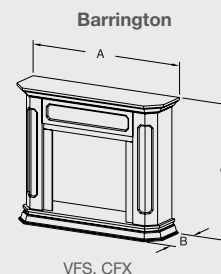

VFH, DBX, VFS

VFS, CFX