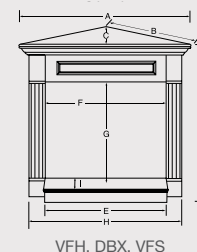

Max adj opening WxH	Min adj opening WxH	Max fireplace depth
26 1/2" X 27"	24" X 23 1/2"	10 1/2"
35 1/2" X 32 3/4"	32" X 29"	14"