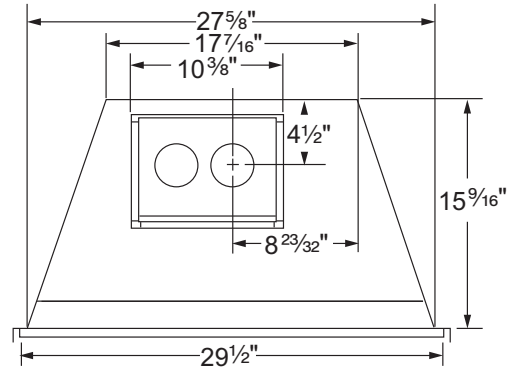

A Brand of Monessen Hearth Systems Co.
149 Cleveland Drive, Paris, Kentucky 40361
www.majesticproducts.com

To avoid personal injury or property damage, the product described by this brochure must be installed, operated and maintained in strict compliance with the instructions packaged with the product and all applicable building or fire codes. Contact local building or fire officials about restrictions and installation inspection requirements. All photographs and drawings on this brochure are for illustrative purposes only and are not intended for, nor should they be used as a substitute for the instructions packaged with the unit. Appearance and specifications of the product are subject to change without notice. 03/09