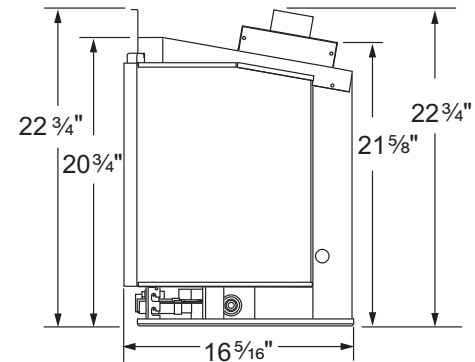

A Brand of Monessen Hearth Systems Co.
149 Cleveland Drive, Paris, Kentucky 40361
www.majesticproducts.com

To avoid personal injury or property damage, the product described by this brochure must be installed, operated and maintained in strict compliance with the instructions packaged with the product and all applicable building or fire codes. Contact local building or fire officials about restrictions and installation inspection requirements. All photographs and drawings on this brochure are for illustrative purposes only and are not intended for, nor should they be used as a substitute for the instructions packaged with the unit. Appearance and specifications of the product are subject to change without notice. 03/09