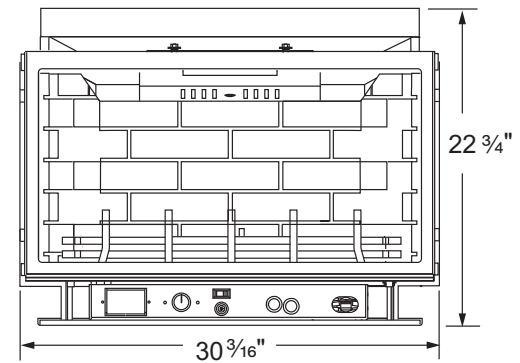

PRODUCT SPECIFICATIONS
380IDV Vented Insert Fireplace

GLASS VIEWING AREA

382 Square Inches

TECHNICAL INFORMATION

Max. Btu Input: 30,500 NG / 28,000 LP
 Minimum Fireplace Dimensions: 28"W x 21"H
 Ignition System: Standing Pilot
 Gas Type: Natural or LP
 Natural Flame™ Burner with 7-piece Fiber Ceramic Log Set
 Millivolt with on/off switch and variable flame height control in natural gas or propane gas
 Tavern Brown firebrick
 Thermostat controlled blower
 Black Filigree Panels
 Consumer friendly deluxe control panel with on/off switch
 CSA Design Certified

FIELD INSTALLED ACCESSORIES

Beveled Trim: Black in two sizes
 Flat Trim: Black in two sizes
 3" intake and 3" exhaust vent pipe connectors for chimney flex liners
 Designer faces available
 Ambient Technologies™ Remote Controls and Thermostats
 Cabinet doors with screen, door frames, filigree panels and bay front screens