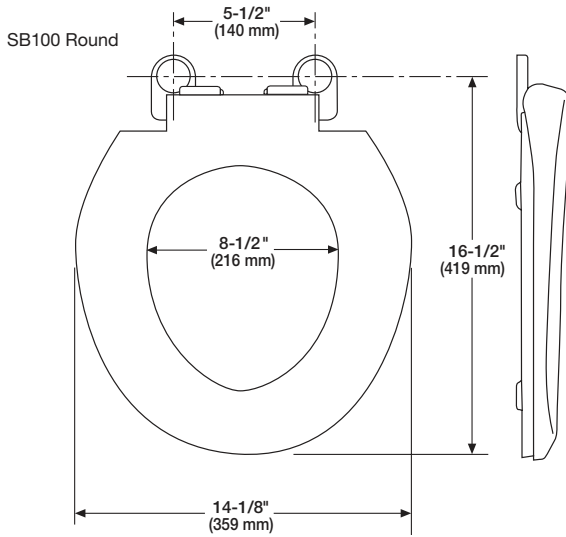

Technical Information

See our complete line of acrylic and vitreous china bathroom fixtures, plastic tank trim and plumbing products.