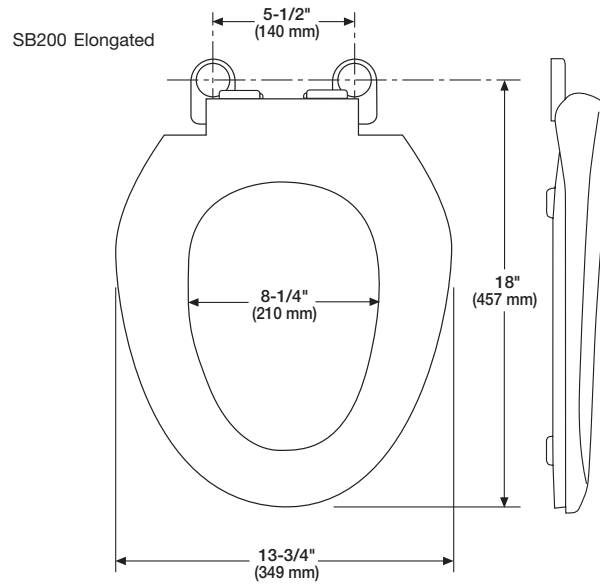

Technical Information

See our complete line of acrylic and vitreous china bathroom fixtures, plastic tank trim and plumbing products.