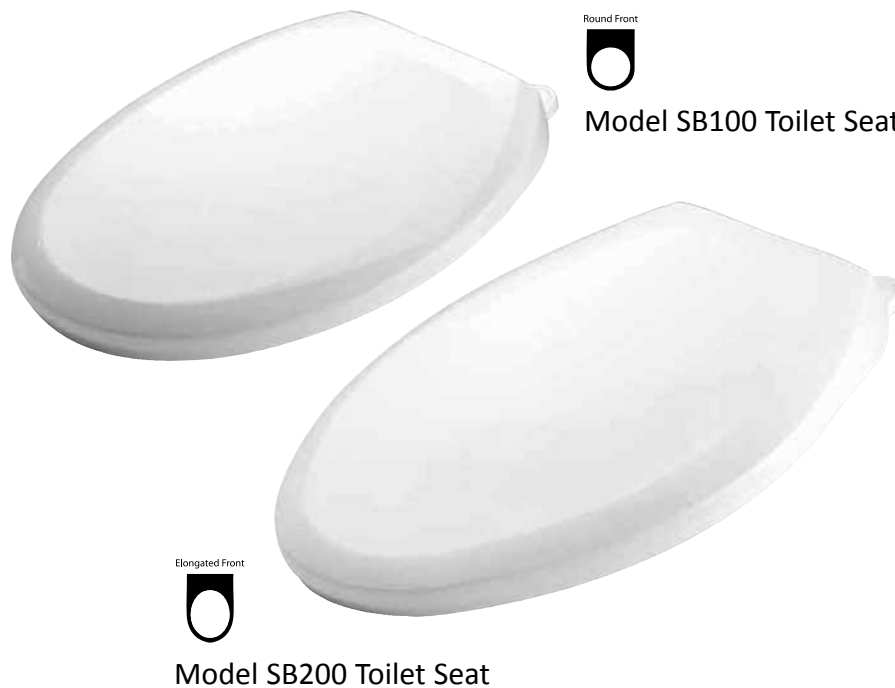

## Features

---

- Closed front design with lid and cover
- Round and elongated models available
- Plastic construction
- Complete with all installation hardware
- Easy to clean and maintain
- Available in white and standard colors:  
Biscuit and Bone
- The Mansfield® limited one year warranty

## Components

---

Model #	Description
SB100	Round front, plastic toilet seat. Hardware included. Specify color.
SB200	Elongated front, plastic toilet seat. Hardware included. Specify color.

## Technical Information

---

See our complete line of acrylic and vitreous china bathroom fixtures, plastic tank trim and plumbing products.