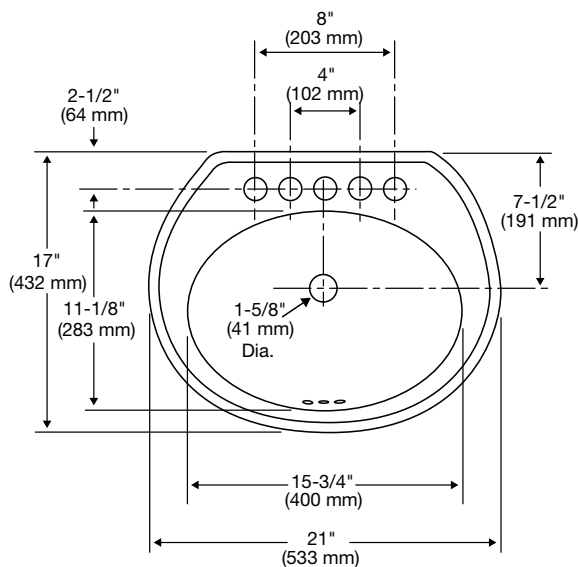

Specifications

Model #	Description	Codes/Standards
257-1	Self-Rimming, Vitreous China Lavatory with single hole faucet	
257-4	Same as above with 4" faucet centers.	
257-8	Same as above with 8" faucet centers.	

Specification	Description	Specification	Description
Material	Vitreous China	Shipping Weight	34 lbs. (15 kg)
Warranty	Vitreous China - Limited Lifetime	Faucet Holes	Single hole - 1-3/8", 4" - 1-3/8" or 8" - 1-3/8"

Technical Information

See our complete line of acrylic and vitreous china bathroom fixtures, plastic tank trim and plumbing products.

These dimensions are nominal and subject to change without notice.

Fixture performance and specifications meet or exceed ASME A112.19.2-2008/CSA B45.1-08 standards, and other state and local codes.