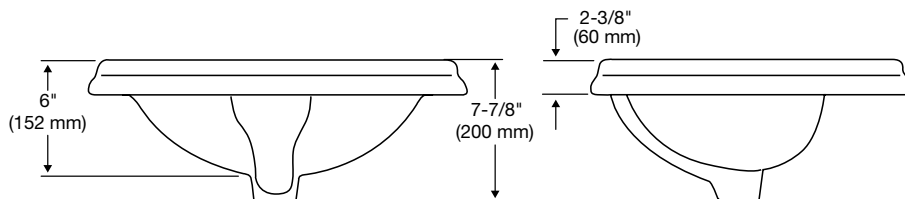

Specifications

Model #	Description	Codes/Standards
257-1	Self-Rimming, Vitreous China Lavatory with single hole faucet	
257-4	Same as above with 4" faucet centers.	
257-8	Same as above with 8" faucet centers.	

Specification	Description	Specification	Description
Material	Vitreous China	Shipping Weight	34 lbs. (15 kg)
Warranty	Vitreous China - Limited Lifetime	Faucet Holes	Single hole - 1-3/8", 4" - 1-3/8" or 8" - 1-3/8"

Technical Information

See our complete line of acrylic and vitreous china bathroom fixtures, plastic tank trim and plumbing products.

These dimensions are nominal and subject to change without notice.

Fixture performance and specifications meet or exceed ASME A112.19.2-2008/CSA B45.1-08 standards, and other state and local codes.