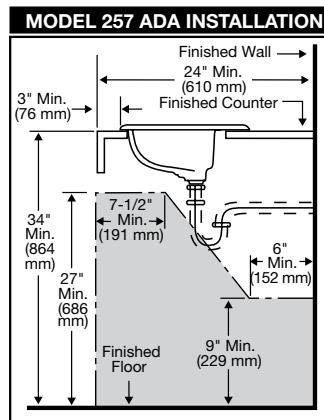

Specifications

Model #	Description	Codes/Standards
257-1	Self-Rimming, Vitreous China Lavatory with single hole faucet	
257-4	Same as above with 4" faucet centers.	
257-8	Same as above with 8" faucet centers.	

Specification	Description	Specification	Description
Material	Vitreous China	Shipping Weight	34 lbs. (15 kg)
Warranty	Vitreous China - Limited Lifetime	Faucet Holes	Single hole - 1-3/8", 4" - 1-3/8" or 8" - 1-3/8"

Technical Information

See our complete line of acrylic and vitreous china bathroom fixtures, plastic tank trim and plumbing products.

These dimensions are nominal and subject to change without notice.

Fixture performance and specifications meet or exceed ASME A112.19.2-2008/CSA B45.1-08 standards, and other state and local codes.