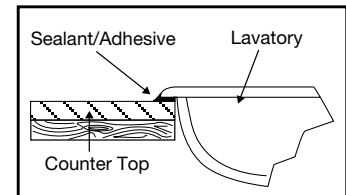

Specifications

Model #	Description	Codes/Standards
257-1	Self-Rimming, Vitreous China Lavatory with single hole faucet	
257-4	Same as above with 4" faucet centers.	
257-8	Same as above with 8" faucet centers.	

Specification	Description	Specification	Description
Material	Vitreous China	Shipping Weight	34 lbs. (15 kg)
Warranty	Vitreous China - Limited Lifetime	Faucet Holes	Single hole - 1-3/8", 4" - 1-3/8" or 8" - 1-3/8"

Technical Information

See our complete line of acrylic and vitreous china bathroom fixtures, plastic tank trim and plumbing products.

These dimensions are nominal and subject to change without notice.

Fixture performance and specifications meet or exceed ASME A112.19.2-2008/CSA B45.1-08 standards, and other state and local codes.