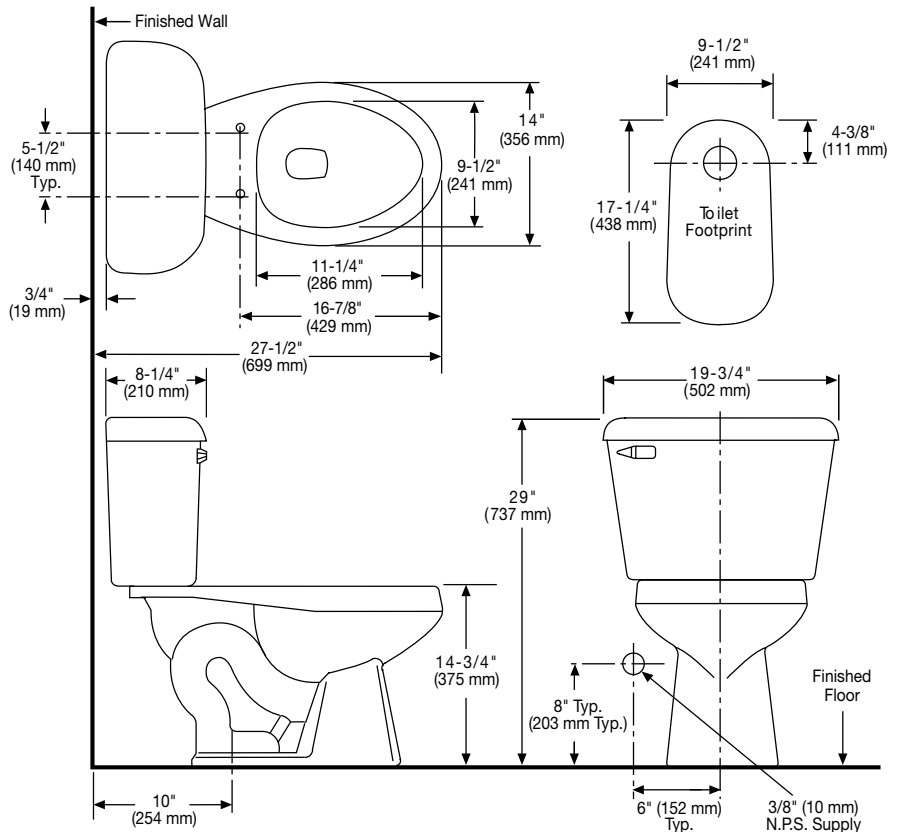

131-160

Alto®

Round Front, Vitreous China, Two-Piece Toilet

Features

- 3 bolt tank-to-bowl connection
- 1.6 gpf / 6.0 lpf low water consumption
- Round front bowl
- 2" flush tower
- Anti-siphon ballcock
- 10" rough-in
- Model 40 chrome plated, plastic trip lever
- 1-7/8" glazed trapway
- The Mansfield® limited lifetime warranty
- Available in White and Standard Colors: Biscuit, Bone

MADE IN USA

131-160

Alto®

Round Front, Vitreous China, Two-Piece Toilet

Specifications

Model #	Description	Codes/Standards
131-160	Round front (1.6 gpf/6.0 lpf) two-piece toilet	

Specification	Description	Specification	Description
Material	Vitreous China	Trap Diameter	1-7/8"
Water Pressure Range	20 to 80 PSI	Trap Seal	2-5/8"
Flush System	2" Flush Tower	Shipping Weight	Model 131 - 47 lbs. (21.3 kg)
Water Usage	1.6 gpf / 6.0 lpf		Model 160 - 34 lbs. (15.4 kg)
Water Surface Area	8-1/8" X 8-7/8"	Warranty	Vitreous China - Limited Lifetime
Rough-in	10"		Tank Trim - Limited One Year

Technical Information

See our complete line of acrylic and vitreous china bathroom fixtures, plastic tank trim and plumbing products.

These dimensions are nominal and subject to change without notice.

Fixture performance and specifications meet or exceed ASME A112.19.2-2008/CSA B45.1-08 standards, and other state and local codes.