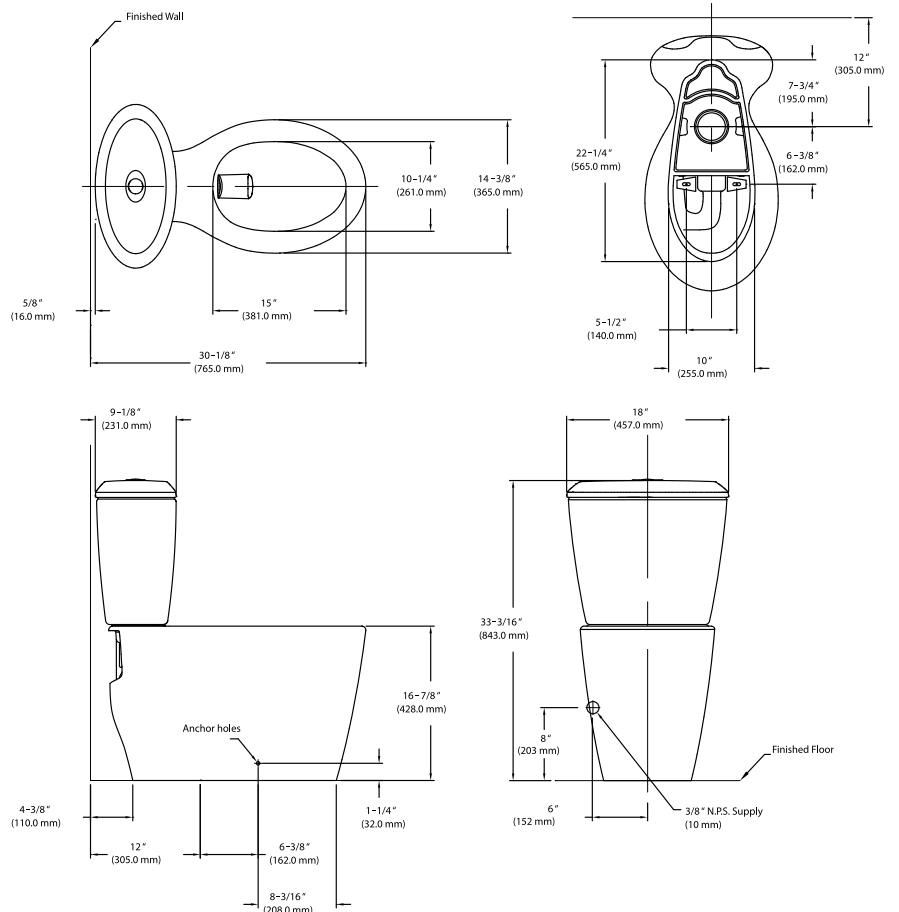

177-178

Enso®

Elongated Front, SmartHeight™, Vitreous China, Two-Piece Toilet

Specifications

Model #	Description	Codes/Standards
177-178	Elongated front, SmartHeight™ (1.1 or 1.6 gpf) dual flush, two-piece toilet with SmartClose™ toilet seat	

Specification	Description	Specification	Description
Material	Vitreous china	Trap Diameter	2-1/8"
Water Pressure Range	20 to 80 PSI	Trap Seal	2-1/2"
Flush System	3" Flush Valve–Dual-flush flushing technology	Rough-in	12"
Water Usage	1.1 or 1.6 gpf	Shipping Weight	Model 177 - 90 lbs. (40.8 kg) Model 178 - 40 lbs. (18.1 kg)
Water Surface Area	10" X 6-7/8"	Warranty	Vitreous China - Limited Lifetime Tank Trim - Limited One Year
MaP Rating	800 grams		

Technical Information

See our complete line of acrylic and vitreous china bathroom fixtures, plastic tank trim and plumbing products.

These dimensions are nominal and subject to change without notice.

Fixture performance and specifications meet or exceed ASME A112.19.2-2008/CSA B45.1-08 standards, and other state and local codes.