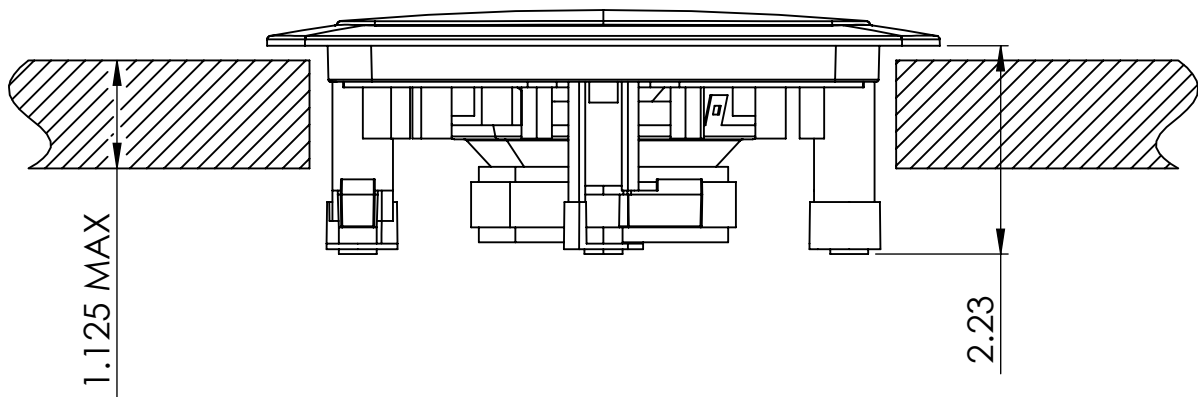

MusicTherapy® Speakers, Round & Square

- Designed for use inside or outside the shower enclosure
- Ceiling, flush mount
- Square: 7.06" x 7.06" Round: 6.5" diameter
- Maximum ceiling thickness: 1.125"
- Ceiling depth: 2.23"
- Two-way marine-grade speakers, polypropylene cones
- ABS frames with white powder-coated grills
- Suitable for most sources of audio input
- Rated 60W peak power with full range sound
- 30 watts RMS and 8 ohm impedance
- For use in any shower