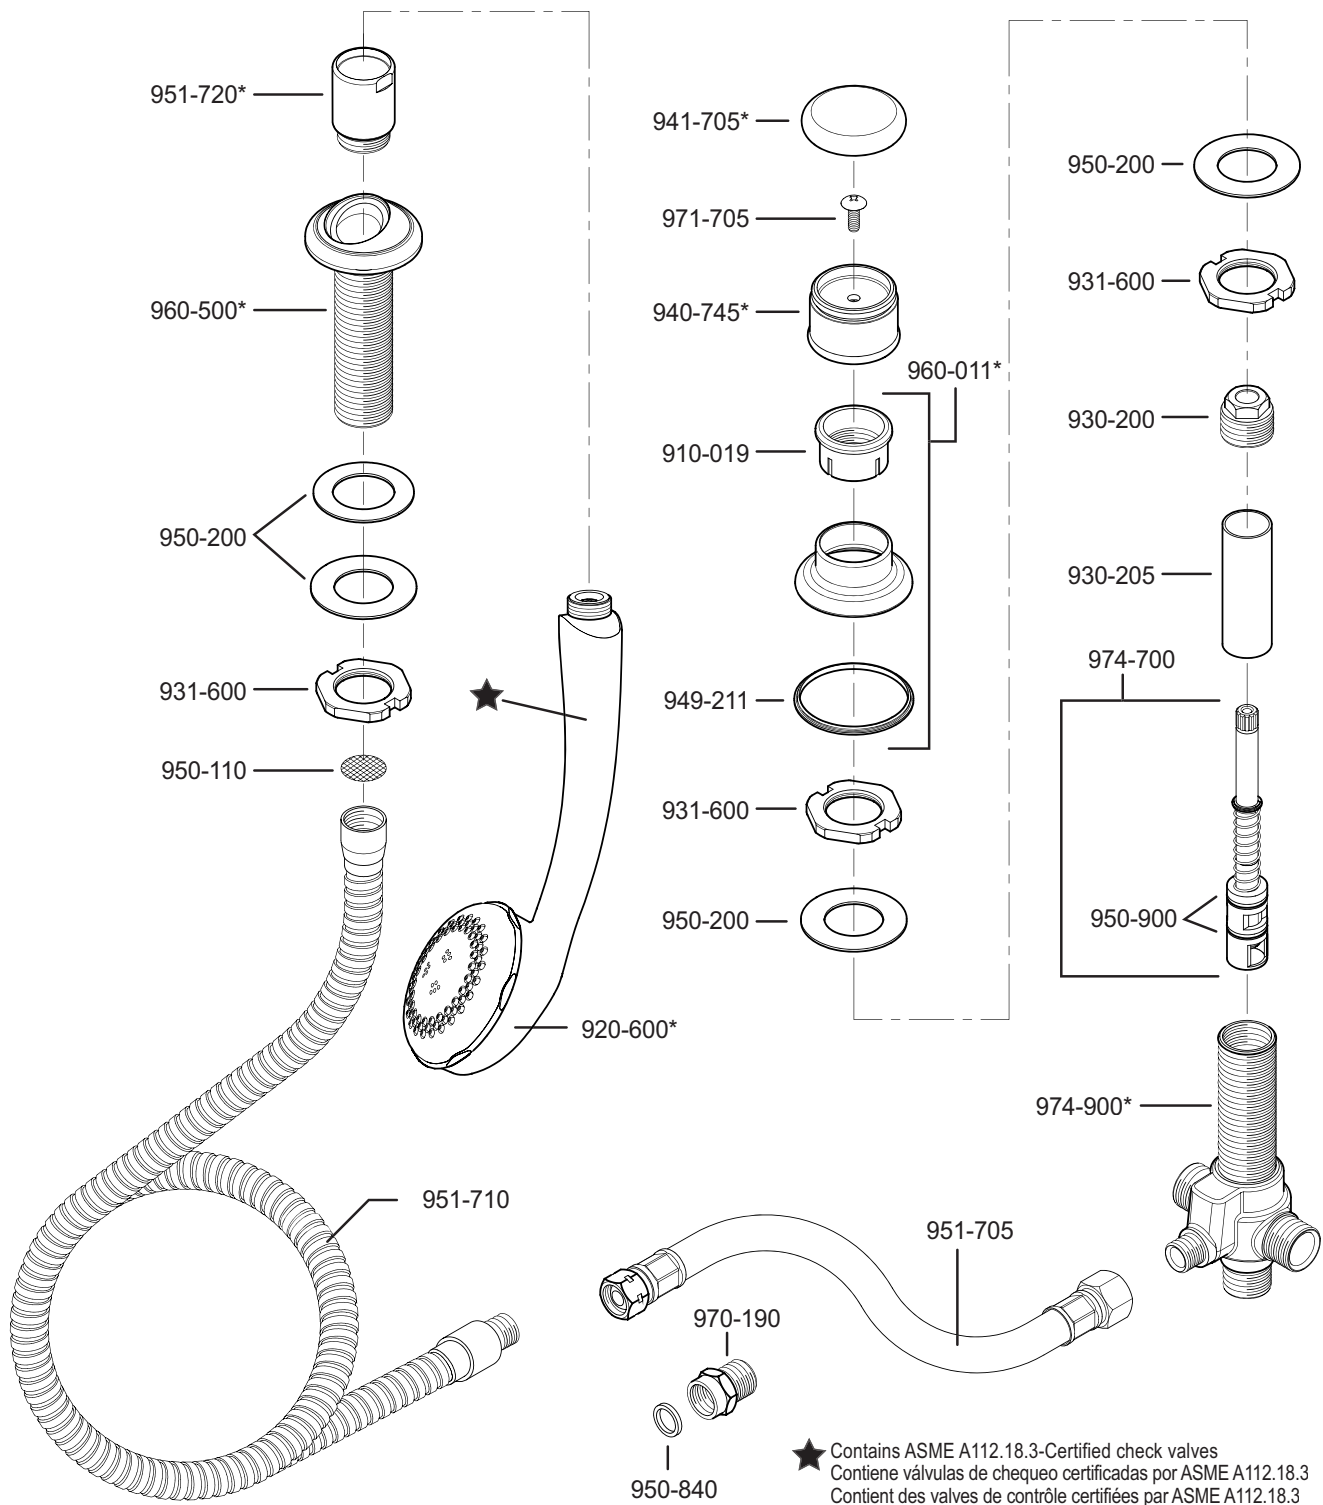

PARTS EXPLOSION

15 Series Diverter With Hand Held Shower

★ Contains ASME A112.18.3-Certified check valves
 Contiene válvulas de chequeo certificadas por ASME A112.18.3
 Contient des valves de contrôle certifiées par ASME A112.18.3

FINISHES * Indicates Finish

A Polished Chrome	M Almond	U Rustic Bronze
B Black	N Antique Bronze	V PVD Polished Brass
E Rustic Pewter	P Polished Brass	W White
D PVD Polished Nickel	Q Satin Brass	Y Tuscan Bronze
J PVD Brushed Nickel	R Copper	Z Oil-Rubbed Bronze
K Satin Nickel	S Stainless Steel	
L Satin Stainless	T Biscuit	

All finishes not available on all parts

1-800-PFAUCET www.pricepfister.com
 19701 DaVinci, Lake Forest, CA 92610

Price Pfister

07/15/08