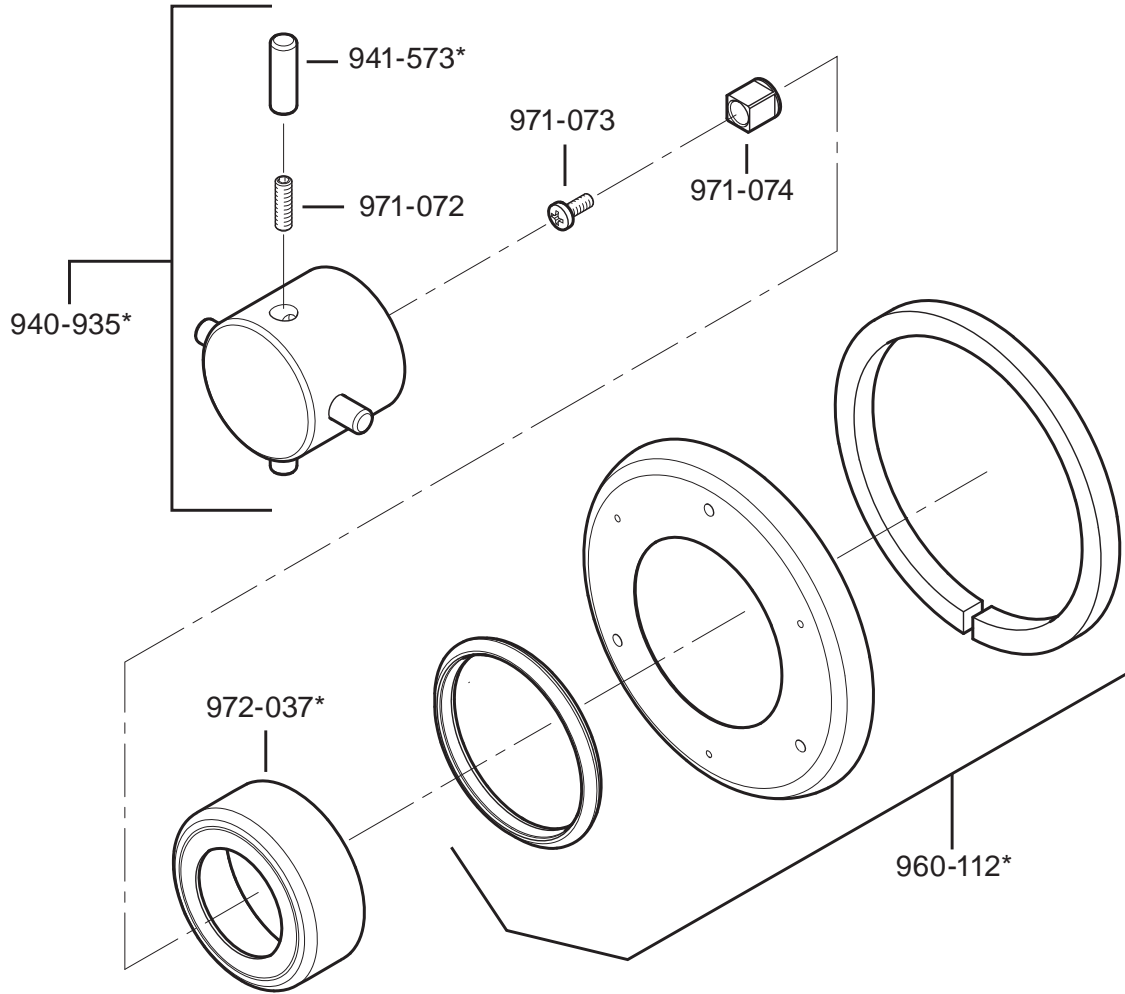

PARTS EXPLOSION

R79 Series - 3/4" Shower System - Diverter Trim

FINISHES * Indicates Finish

A Polished Chrome	M Almond	U Rustic Bronze
B Black	N Antique Bronze	V PVD Polished Brass
E Rustic Pewter	P Polished Brass	W White
D PVD Polished Nickel	Q Satin Brass	Y Tuscan Bronze
J PVD Brushed Nickel	R Copper	Z Oil-Rubbed Bronze
K Satin Nickel	S Stainless Steel	
L Satin Stainless	T Biscuit	