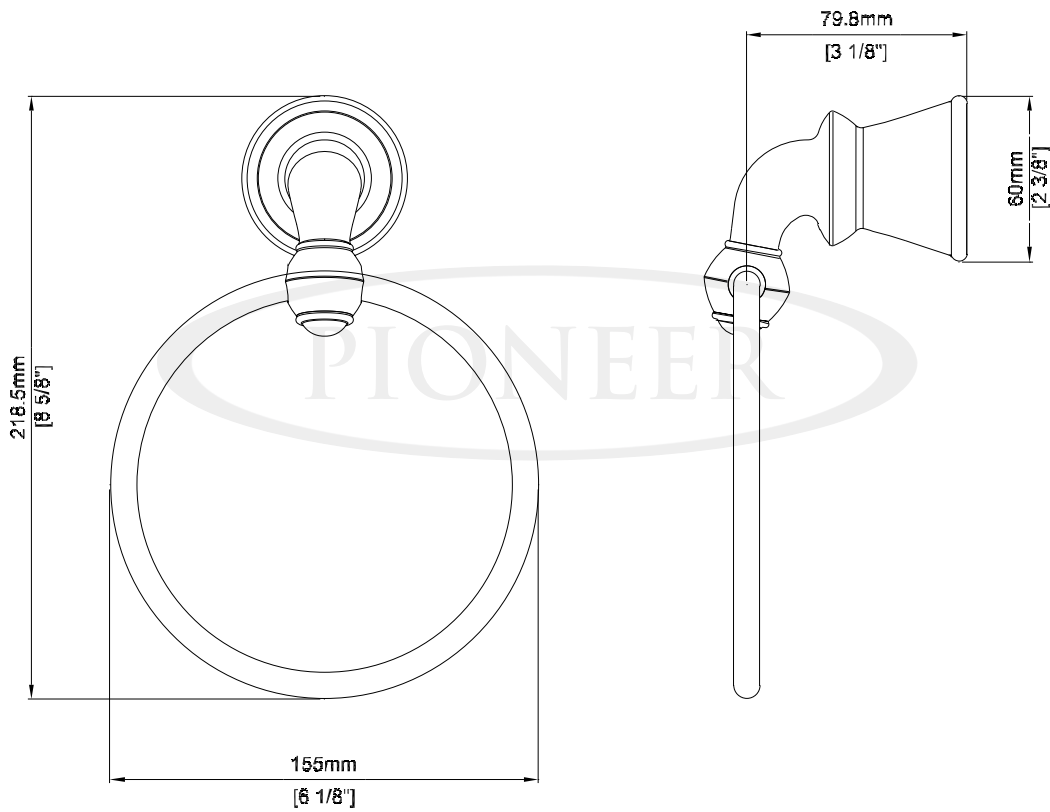

Installation Note:

Please refer to Installation Guide For this Product.

Product Diagram

ENGINEERING EXCELLENCE

Pioneer: 1-800-338-9468

Commerce, CA 90040

www.pioneerind.com

Pioneer Industries, Inc. © 2013