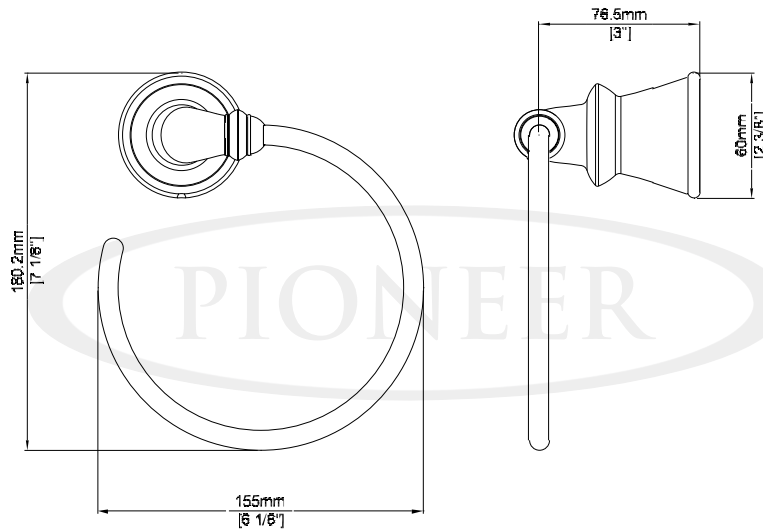

Installation Note:

Please refer to Installation Guide For this Product.

Product Diagram

ENGINEERING EXCELLENCE

Pioneer: 1-800-338-9468

Commerce, CA 90040

www.pioneerind.com

Pioneer Industries, Inc. © 2013