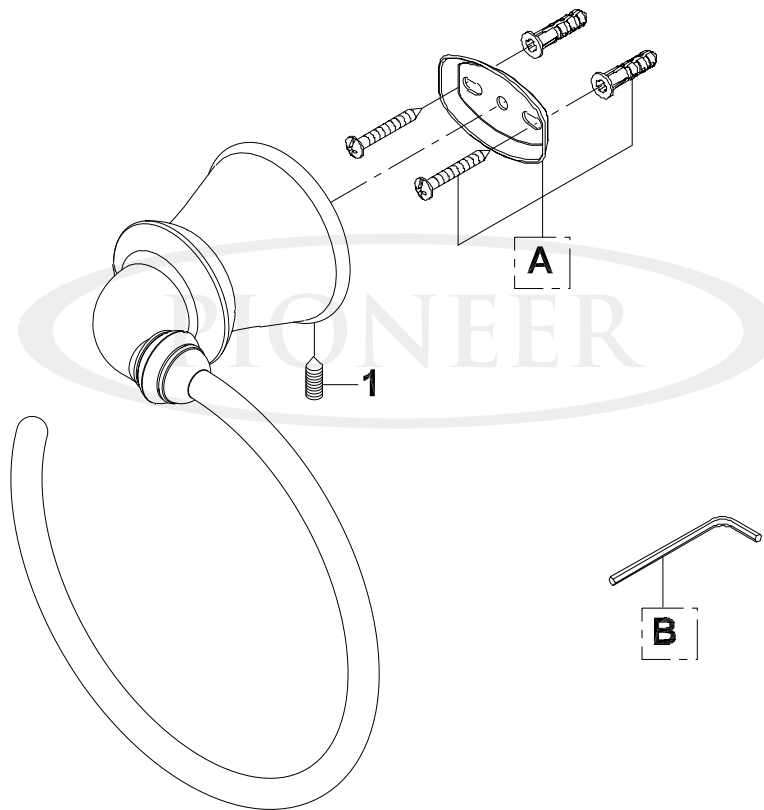

ENGINEERING EXCELLENCE

Del Mar Series #7DM035

PARTS BREAKDOWN SHEET

DESCRIPTION

- Towel Ring
- Brass Mount
- Concealed Screw Installation
- Mounting Hardware

FINISHES

- PC PVD Polished Chrome
- BN PVD Brushed Nickel
- PN PVD Polished Nickel
- ORB Oil Rubbed Bronze
- TB PVD Tuscany Bronze

#7DM035 SHOWN

Model #: _____

Specific Features: _____

Project Name: _____

Submitted For: _____

Model	Description	Finishes	
#7DM035	Towel Ring	<input type="checkbox"/> PC	<input type="checkbox"/> Other___

ENGINEERING EXCELLENCE

Pioneer: 1-800-338-9468
 Commerce, CA 90040
 www.pioneerind.com
 Pioneer Industries, Inc. © 2013

DMPB7DM035/REV. 12 2012
 Page 1 of 2

	ITEM#	DESCRIPTION
A	X-5600001	Mounting Kit
B	X-4900024	Allen Wrench
1	X-4600002	Mounting Screw