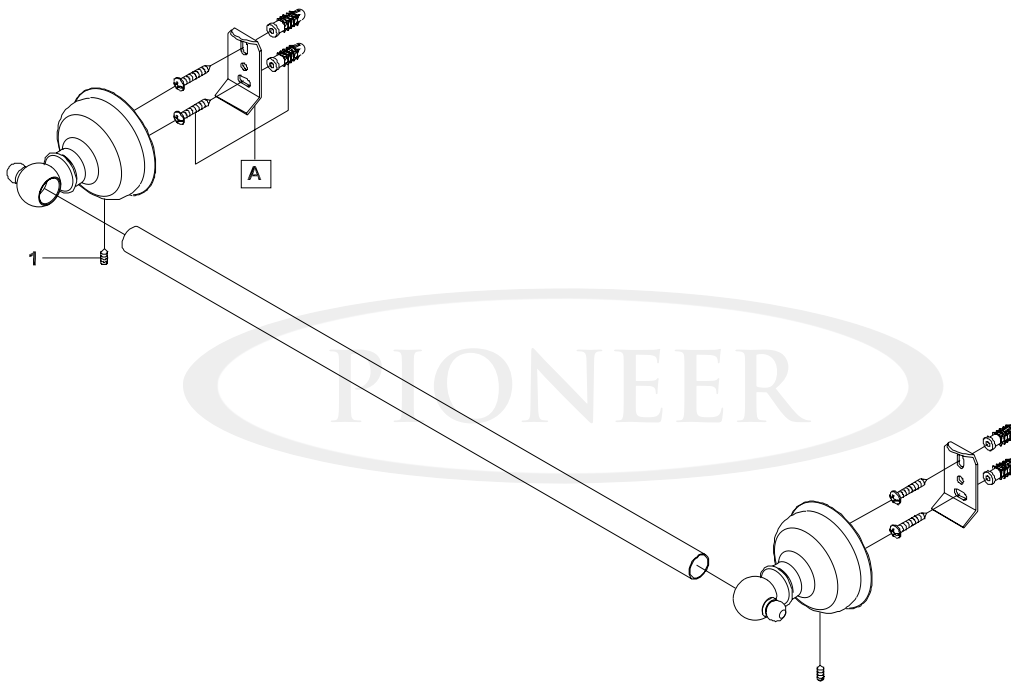

ENGINEERING EXCELLENCE

Americana Series #7AM031 PARTS BREAKDOWN SHEET

DESCRIPTION

- Towel Bar
- 18" Long
- Brass Mount
- Concealed Screw Installation
- Mounting Hardware

FINISHES

- PC PVD Polished Chrome
- BN PVD Brushed Nickel
- SS PVD Stainless Steel
- PN PVD Polished Nickel
- PB PVD Polished Brass
- GR PVD Golden Rose
- ORB Oil Rubbed Bronze
- TB PVD Tuscany Bronze

#7AM031 SHOWN

Model #: \_\_\_\_\_

Specific Features: \_\_\_\_\_

Project Name: \_\_\_\_\_

Submitted For: \_\_\_\_\_

Model	Description	Finishes
#7AM031	Towel Bar	<input type="checkbox"/> PC <input type="checkbox"/> Other ____

ENGINEERING EXCELLENCE

Pioneer:1-800-338-9468  
 Commerce, CA 90040  
 www.pioneerind.com  
 Pioneer Industries, Inc. © 2013

	ITEM#	DESCRIPTION
A	X-4700001	Mounting Kit
1	X-5700001	Mounting Screw

**Product Diagram**