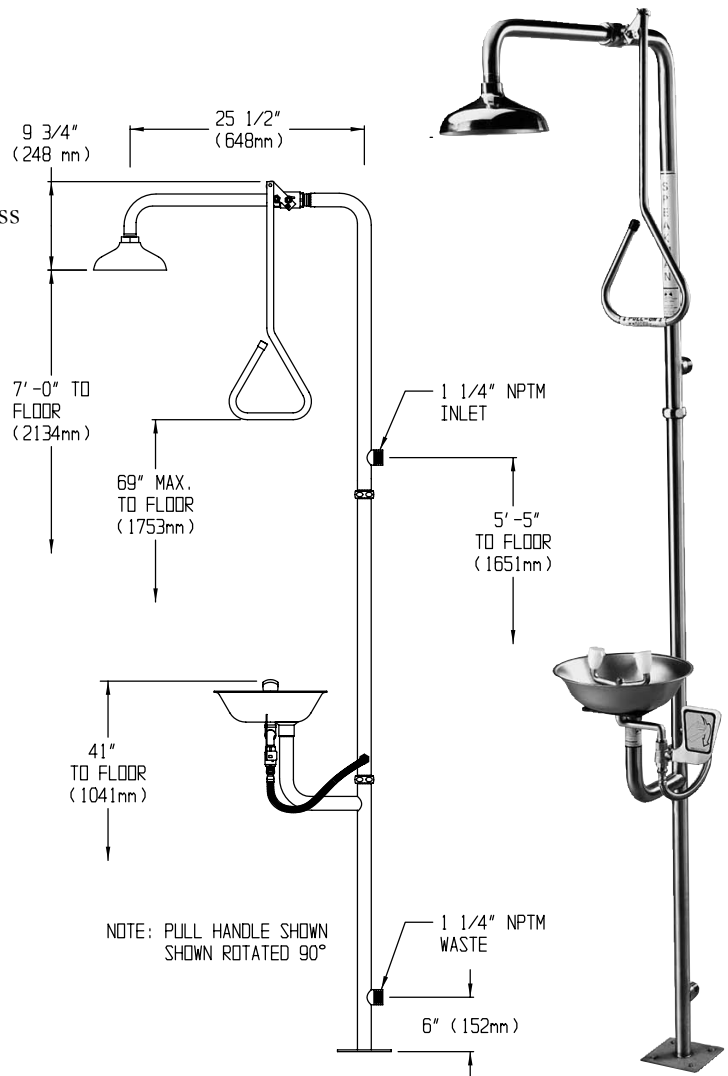

SPEAKMAN®

SE-625

COMBINATION SHOWER & EYE/FACE WASH

DESCRIPTION

The SE-625 Safe-T-Zone® features the SE-490 eye/face wash with dual spray outlets, flip-top dust covers and stainless steel bowl combined on a stainless steel stanchion with an impeller action deluge showerhead which is activated by a stainless steel pull rod.

SPECIFICATIONS

- Showerhead:** 8" diameter stainless steel
- Flow Control:** Internal 20 gpm regulator
- Valve:** 1" NPT female stainless steel.
- Full flow stay open ball valve
- Activator:** Stainless steel triangular pull rod
- Stanchion:** 1½" stainless steel, 18 gauge tubing
- Inlet & Waste:** 1¼" NPT male
- Performance:** 20 gpm @ 30 psi
- Finish:** Stainless steel
- EYE/FACE WASH: SE-490**
- Bowl:** 300 series stainless steel
- Spray Heads:** (2) yellow plastic spray outlets with flip-top dust caps
- Valve:** ½" NPT female stainless steel full flow stay open ball valve
- Activator:** Stainless steel push handle
- Performance:** 3.8 gpm @ 30 psi
- Compliance:** ANSI Z358.1
- Universal Emergency Sign Included**

OPTIONS

- 30GPM 30gpm regulator
- FLW Flow switch
- FPV Freeze protection valve
- HFO Hand/Foot operation
- HS Hand-held spray
- PSS Polished stainless steel finish
- SPV Scald protection valve
- TS Top supply